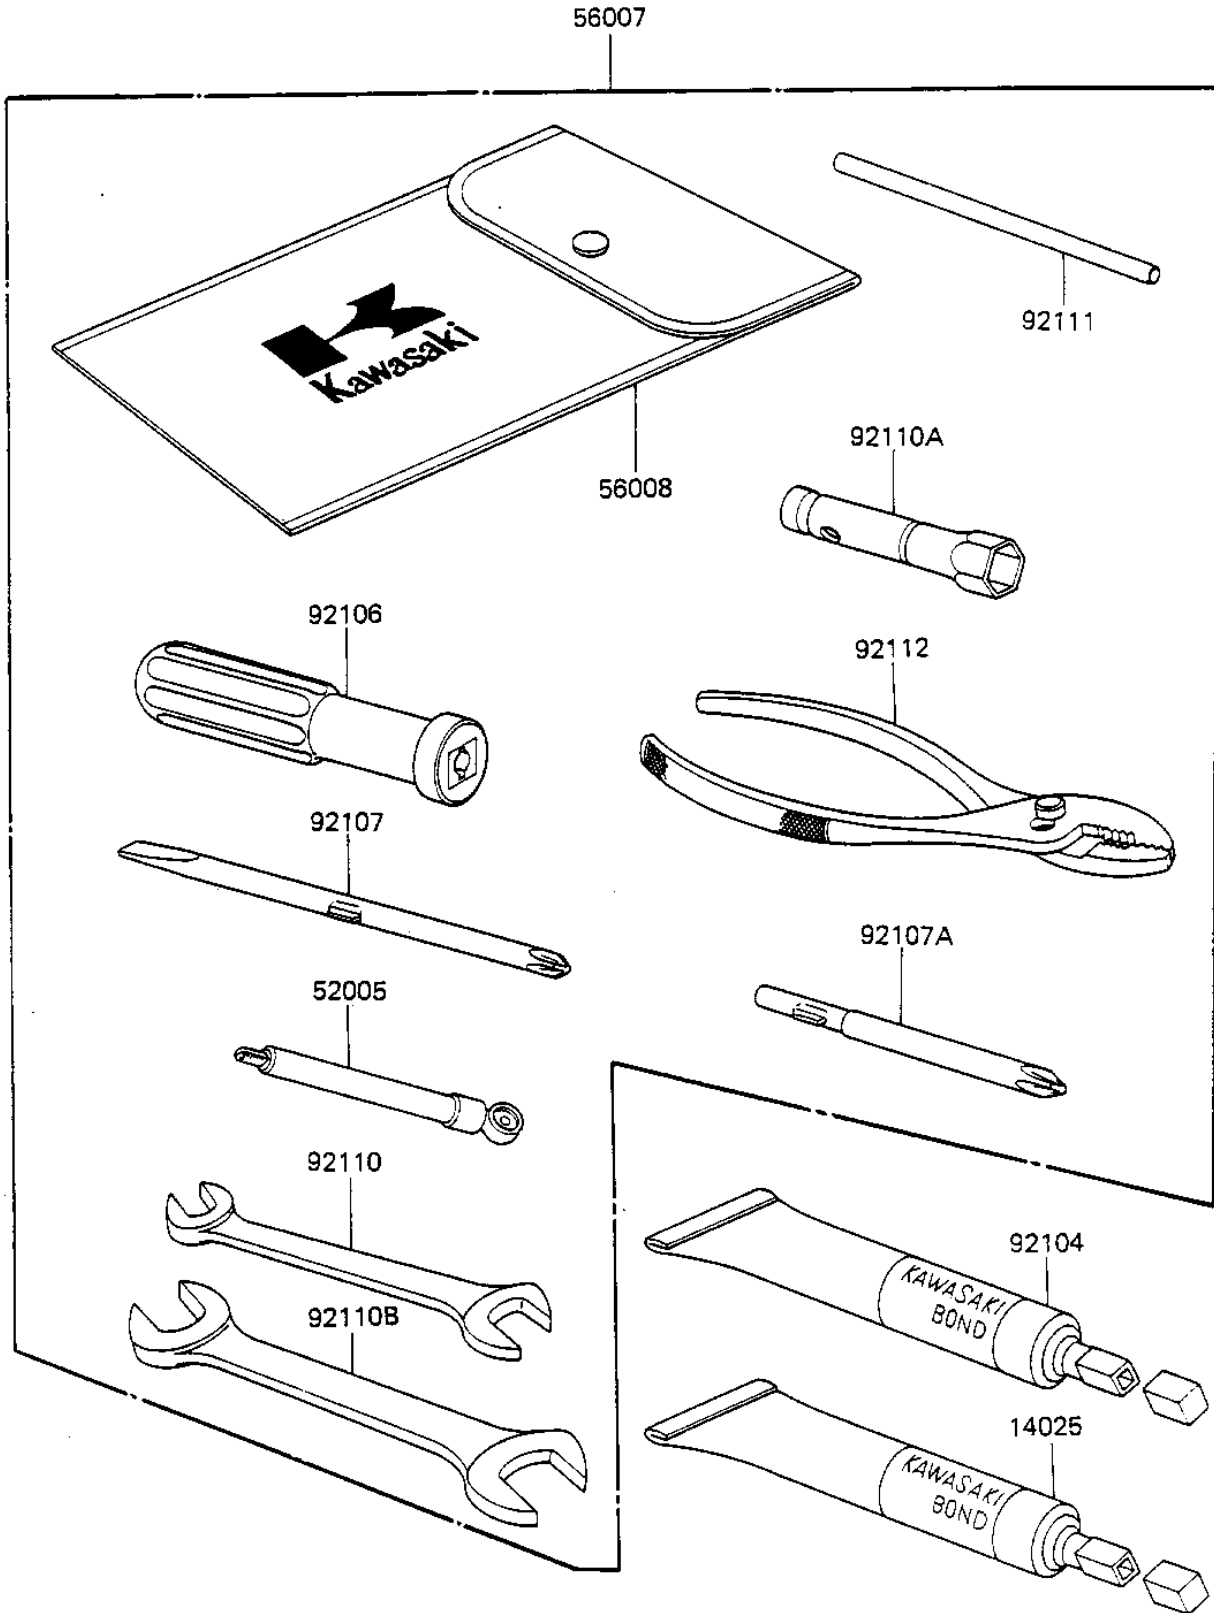

1983 Spectre PARTS DIAGRAM

OWNER TOOLS

1983 Spectre PARTS LIST

OWNER TOOLS

ITEM NAME	PART NUMBER	QUANTITY
BOND,#10 (Ref # 14025)	56019-120	1
GAUGE,AIR,3.5KG/CM2 (Ref # 52005)	52005-1031	1
TOOLKIT (Ref # 56007)	56007-1296	1
BAG,TOOLKIT (Ref # 56008)	56008-1019	1
LIQUID GASKET (Ref # 92104)	92104-002	1
GRIP,SCREW DRIVER (Ref # 92106)	92106-1001	1
TOOL-DRIVER (Ref # 92107)	92107-1052	1
SCREW DRIVER #3 PHLIP (Ref # 92107A)	92107-005	1
TOOL-WRENCH,OPEN END (Ref # 92110)	92110-1038	1
TOOL-WRENCH (Ref # 92110A)	92110-1047	1
TOOL-WRENCH,OPEN END, (Ref # 92110B)	92110-1153	1
BAR,SPARK PLUG WRENCH (Ref # 92111)	92111-005	1
PLIERS,160MM (Ref # 92112)	92112-003	1