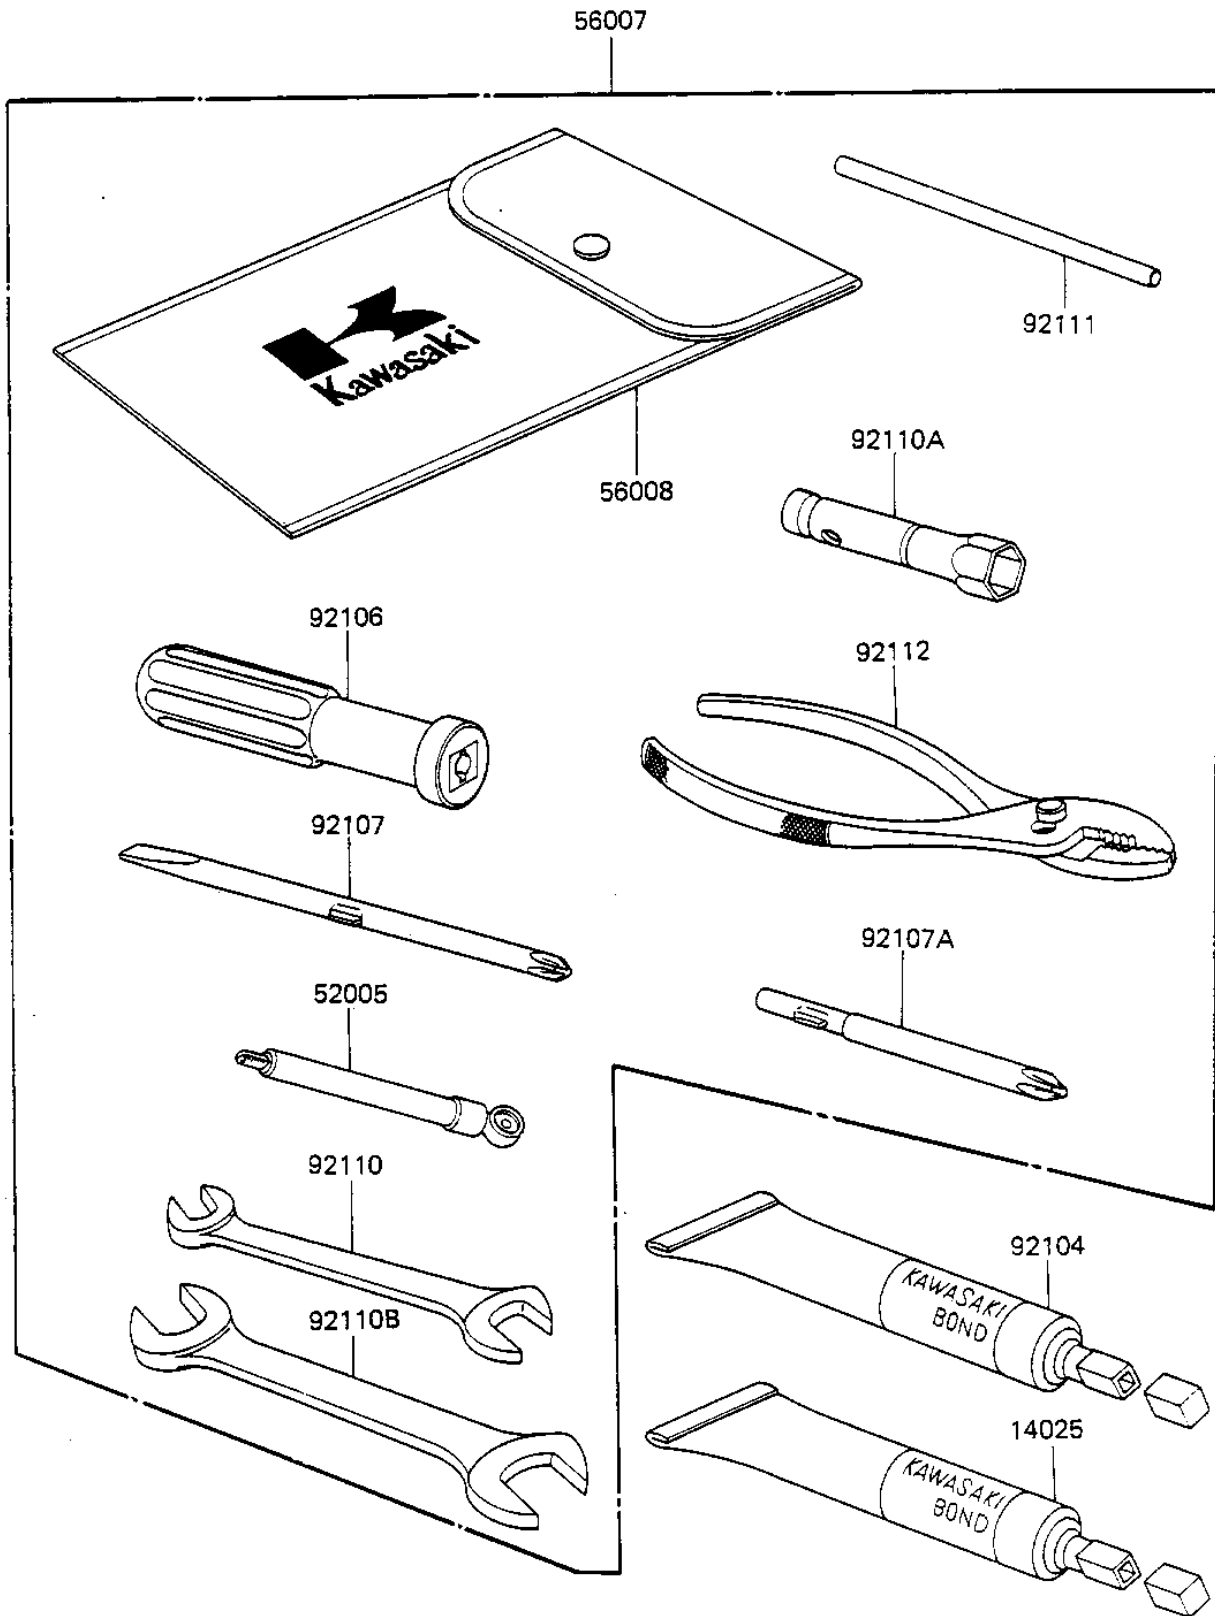

1983 Spectre PARTS DIAGRAM

OWNER TOOLS

1983 Spectre PARTS LIST

OWNER TOOLS

ITEM NAME	PART NUMBER	QUANTITY
BOND,#10 (Ref # 14025)	56019-120	1
GAUGE,AIR,3.5KG/CM2 (Ref # 52005)	52005-1031	1
TOOLKIT (Ref # 56007)	56007-1296	1
BAG,TOOLKIT (Ref # 56008)	56008-1019	1
LIQUID GASKET (Ref # 92104)	92104-002	1
GRIP,SCREW DRIVER (Ref # 92106)	92106-1001	1
TOOL-DRIVER (Ref # 92107)	92107-1052	1
SCREW DRIVER #3 PHLIP (Ref # 92107A)	92107-005	1
TOOL-WRENCH,OPEN END (Ref # 92110)	92110-1038	1
TOOL-WRENCH (Ref # 92110A)	92110-1047	1
TOOL-WRENCH,OPEN END, (Ref # 92110B)	92110-1153	1
BAR,SPARK PLUG WRENCH (Ref # 92111)	92111-005	1
PLIERS,160MM (Ref # 92112)	92112-003	1