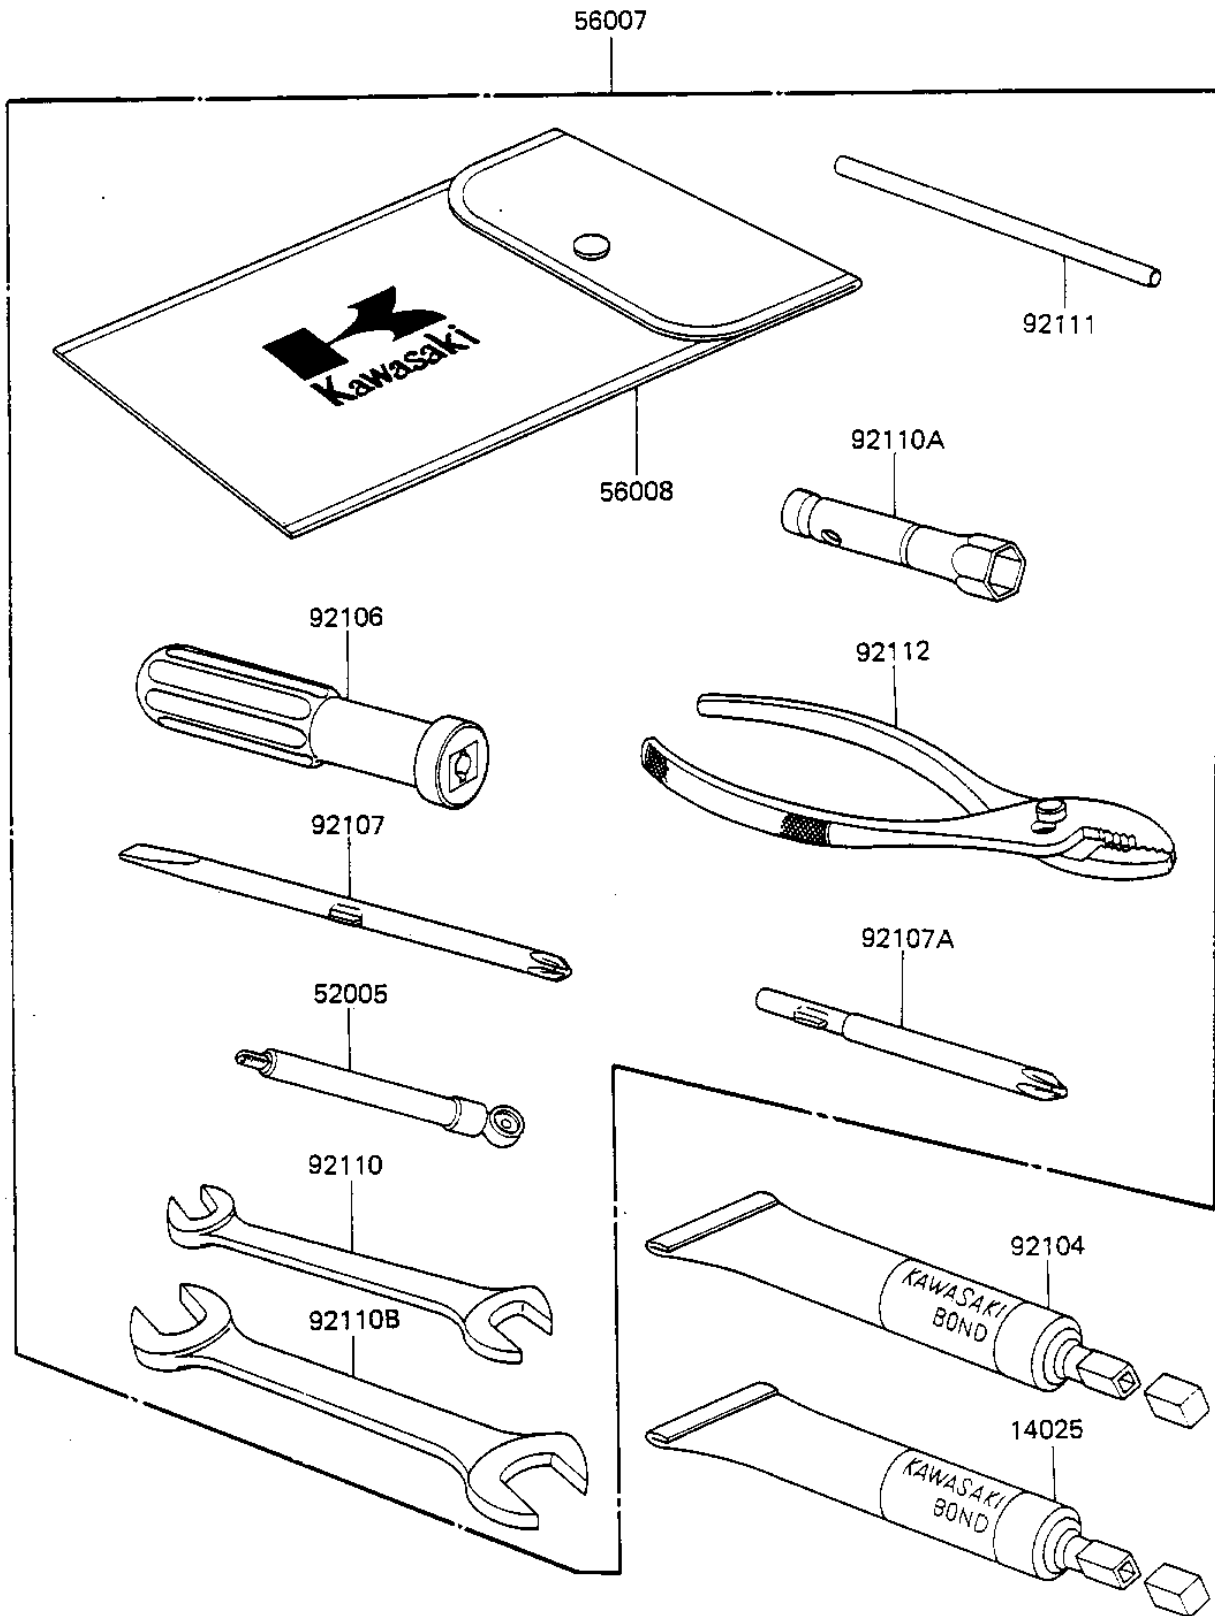

# 1984 LTD Shaft PARTS DIAGRAM

OWNER TOOLS

# 1984 LTD Shaft PARTS LIST

## OWNER TOOLS

ITEM NAME	PART NUMBER	QUANTITY
BOND,#10 (Ref # 14025)	56019-120	1
GAUGE,AIR,3.5KG/CM2 (Ref # 52005)	52005-1031	1
TOOLKIT (Ref # 56007)	56007-1296	1
BAG,TOOLKIT (Ref # 56008)	56008-1019	1
LIQUID GASKET (Ref # 92104)	92104-002	1
GRIP,SCREW DRIVER (Ref # 92106)	92106-1001	1
TOOL-DRIVER (Ref # 92107)	92107-1052	1
SCREW DRIVER #3 PHLIP (Ref # 92107A)	92107-005	1
TOOL-WRENCH,OPEN END (Ref # 92110)	92110-1038	1
TOOL-WRENCH (Ref # 92110A)	92110-1047	1
TOOL-WRENCH,OPEN END, (Ref # 92110B)	92110-1153	1
BAR,SPARK PLUG WRENCH (Ref # 92111)	92111-005	1
PLIERS,160MM (Ref # 92112)	92112-003	1