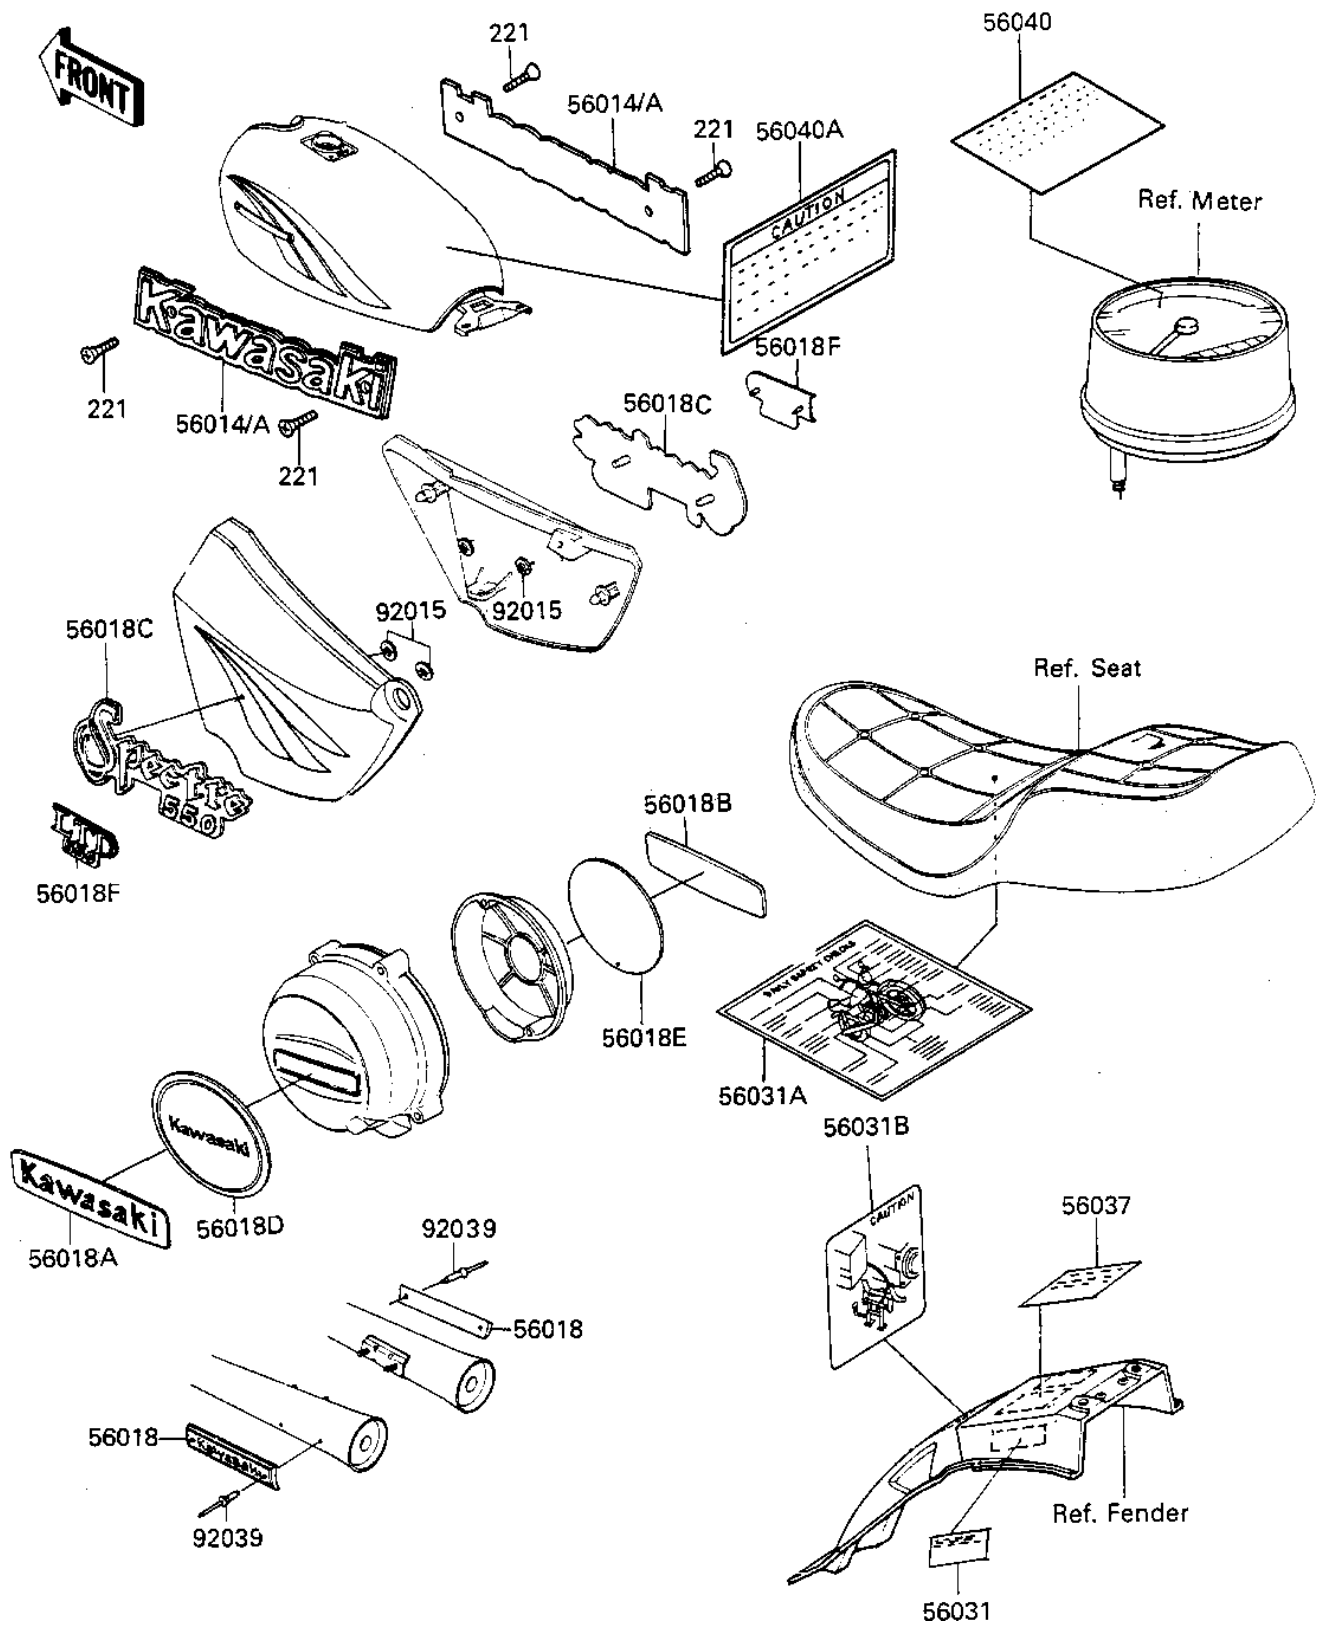

1984 LTD Shaft PARTS DIAGRAM

LABELS

1984 LTD Shaft PARTS LIST

LABELS

ITEM NAME	PART NUMBER	QUANTITY
EMBLEM,FUEL TANK,"KAW (Ref # 56014A)	56014-1062	2
MARK,GENERATOR COVER (Ref # 56018D)	56018-1430	1
MARK,PULSING COIL COV (Ref # 56018E)	56018-1432	1
MARK,SIDE COVER,LTD55 (Ref # 56018F)	56018-1455	2
LABEL,OIL&OIL FILTER (Ref # 56031)	56031-1093	1
LABEL,DAILY SAFETY (Ref # 56031A)	56031-1216	1
LABEL,BATTERY VENT (Ref # 56031B)	56031-1217	1
LABEL,TIRE & LOAD (Ref # 56037)	56037-1216	1
LABEL,BRAKE-IN (Ref # 56040)	56040-1007	1
LABEL-WARNING,FUEL TK (Ref # 56040A)	56040-1121	1
NUT,LOCK,3MM (Ref # 92015)	92018-005	4
SCREW-CSK-CROS (Ref # 221)	221C0306	4