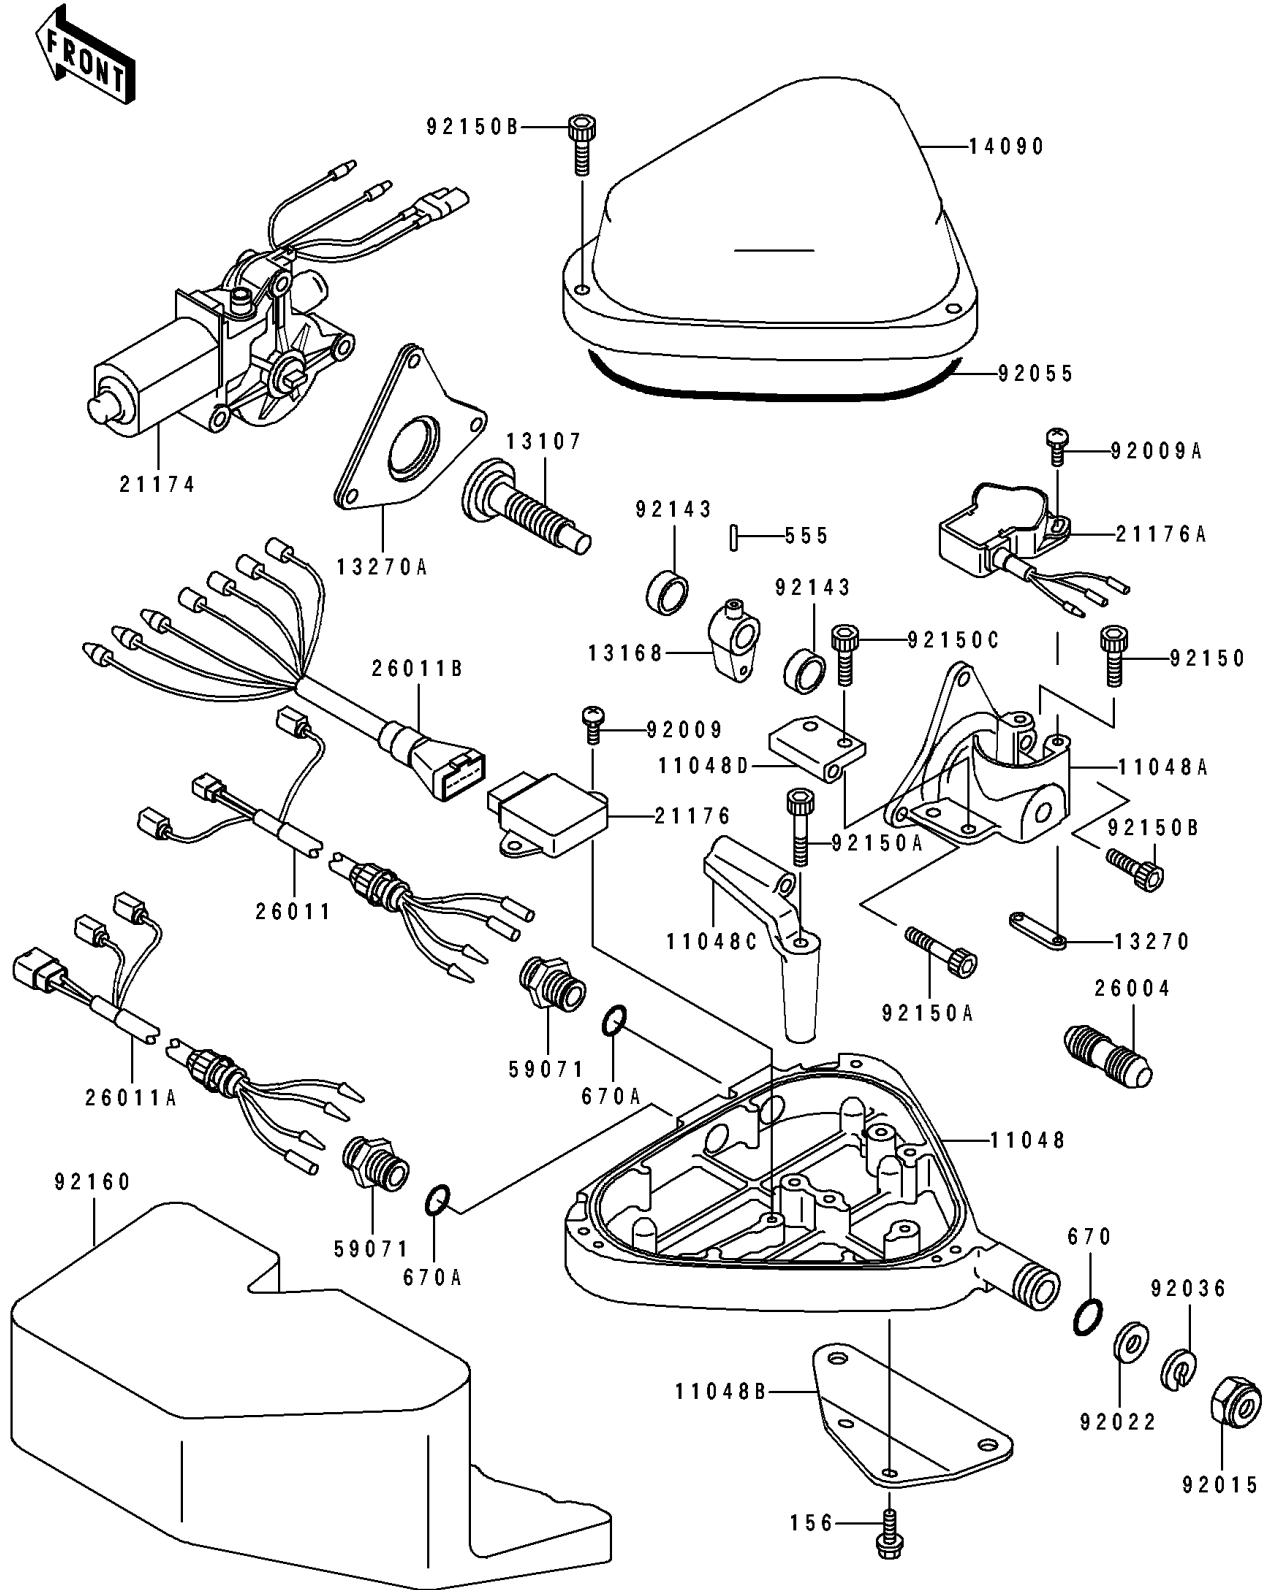

1994 Super Sport XI PARTS DIAGRAM

Control(JH750-B2/B3)

F3175B

1994 Super Sport XI PARTS LIST

Control(JH750-B2/B3)

ITEM NAME	PART NUMBER	QUANTITY
BRACKET,MOTOR BOX,LWR (Ref # 11048)	11048-3737	1
BRACKET,MOTOR MOUNT (Ref # 11048A)	11048-3738	1
BRACKET,MOTOR BOX (Ref # 11048B)	11048-3739	1
BRACKET (Ref # 11048C)	11048-3753	1
BRACKET (Ref # 11048D)	11048-3754	1
SHAFT (Ref # 13107)	13107-3735	1
LEVER,SLIDE (Ref # 13168)	13168-3724	1
PLATE,TRIM SENSOR (Ref # 13270)	13270-3744	1
PLATE,MOTOR MOUNT (Ref # 13270A)	13270-3750	1
COVER,MOTOR BOX,UPP (Ref # 14090)	14090-3768	1
MOTOR-ELECTRIC (Ref # 21174)	21174-3702	1
SENSOR,MOTOR CONTROL (Ref # 21176)	21176-3701	1
SENSOR,TRIM METER (Ref # 21176A)	21176-3702	1
FUSE-ASSY (Ref # 26004)	26004-3715	1
WIRE-LEAD,TRIM SWITCH (Ref # 26011)	26011-3806	1
WIRE-LEAD,TRIM METER (Ref # 26011A)	26011-3807	1
WIRE-LEAD,MOTOR CONTROL (Ref # 26011B)	26011-3809	1
JOINT (Ref # 59071)	59071-3001	2
SCREW,5X12 (Ref # 92009)	92009-3740	2
SCREW,4X12 (Ref # 92009A)	92009-3807	2
NUT,20MM (Ref # 92015)	92015-526	1
WASHER (Ref # 92022)	92022-535	1
RING-SNAP (Ref # 92036)	92036-501	1
RING-O,ID=171 (Ref # 92055)	92055-3737	1
COLLAR,15X20X8 (Ref # 92143)	92143-3742	2
BOLT,SOCKET,6X18 (Ref # 92150)	92150-3775	2
BOLT,SOCKET,6X65 (Ref # 92150A)	92150-3821	3
BOLT,SOCKET,6X30 (Ref # 92150B)	92150-3822	4
BOLT,SOCKET,6X25 (Ref # 92150C)	92150-3823	2

1994 Super Sport XI PARTS LIST

Control(JH750-B2/B3)

ITEM NAME	PART NUMBER	QUANTITY
DAMPER,MOTOR BOX (Ref # 92160)	92160-3822	1
BOLT-WP,6X14 (Ref # 156)	156R0614	2
PIN-SPRING,3X14 (Ref # 555)	555B0314	1
O RING,11MM (Ref # 670)	670B2011	1
O RING,16MM (Ref # 670A)	670B2016	2