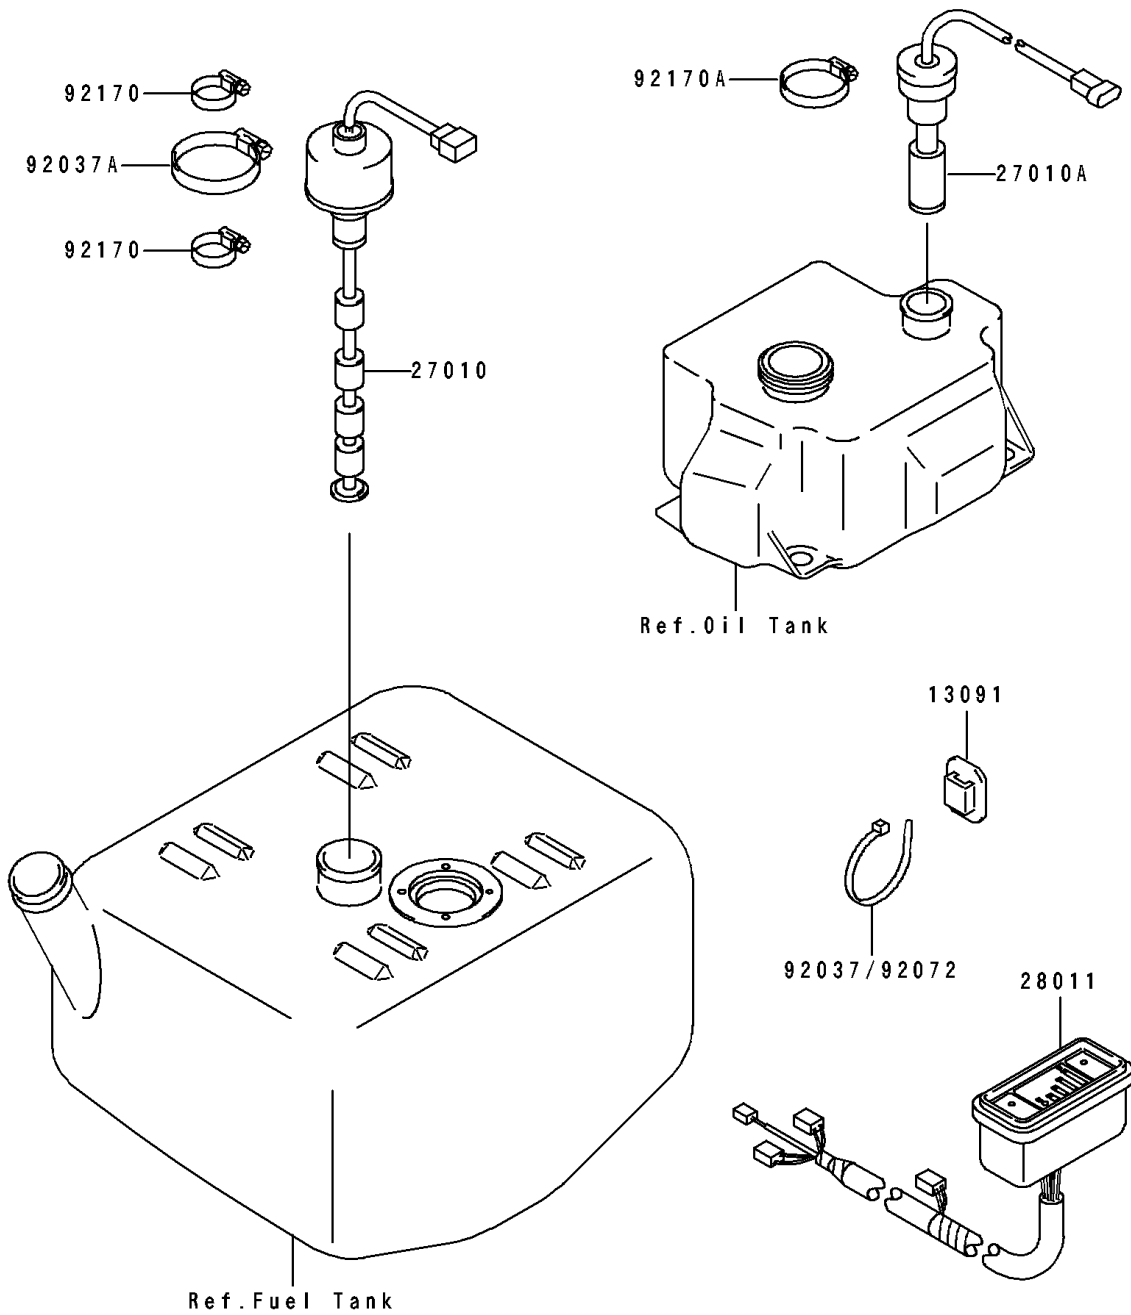

1993 Super Sport XI PARTS DIAGRAM

Meters(JH750-B1)

F3179

1993 Super Sport XI PARTS LIST

Meters(JH750-B1)

ITEM NAME	PART NUMBER	QUANTITY
HOLDER,BAND (Ref # 13091)	13091-3764	5
SWITCH,FUEL LEVEL (Ref # 27010)	27010-3727	1
SWITCH,OIL LEVEL (Ref # 27010A)	27010-3729	1
METER,FUEL (Ref # 28011)	28011-3702	1
CLAMP (Ref # 92037)	92037-1173	2
CLAMP (Ref # 92037A)	92037-3009	1
BAND (Ref # 92072)	92072-3778	5
CLAMP (Ref # 92170)	92170-3718	2
CLAMP (Ref # 92170A)	92170-3734	1