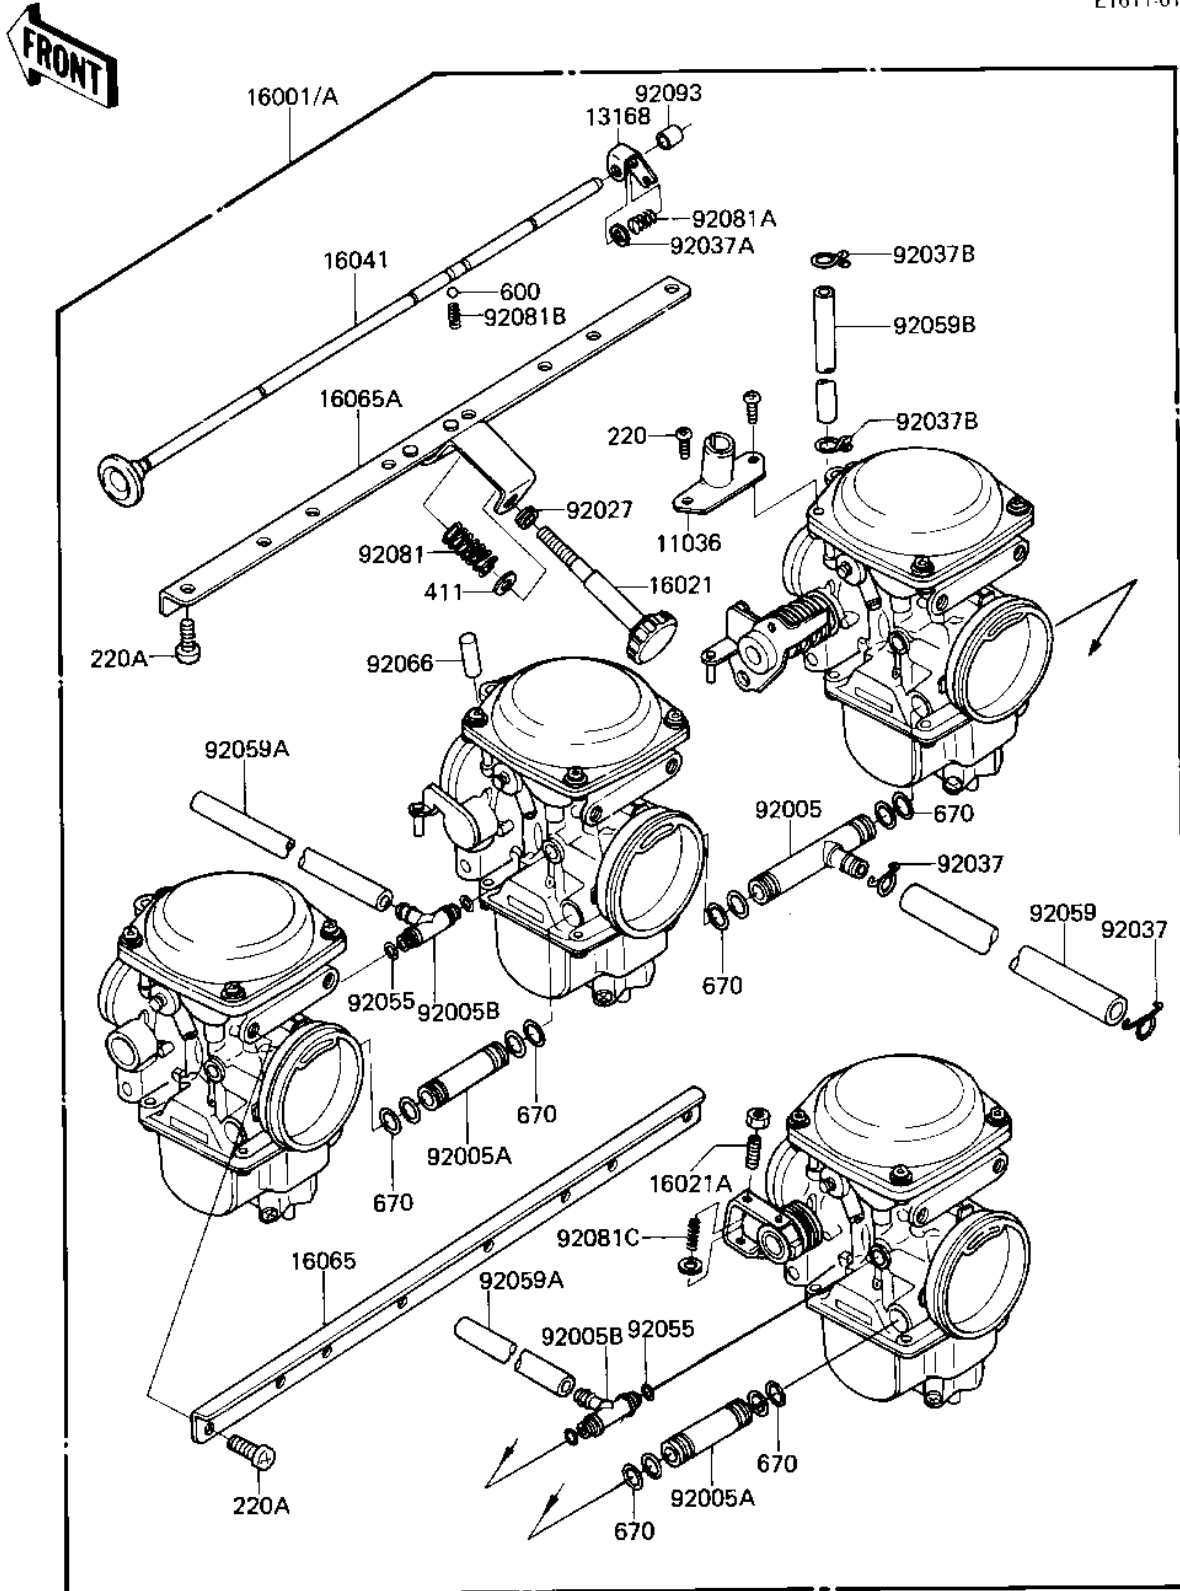

1983 LTD Shaft PARTS DIAGRAM

CARBURETOR ASSY

E1611-0104

1983 LTD Shaft PARTS LIST

CARBURETOR ASSY

ITEM NAME	PART NUMBER	QUANTITY
BRACKET-A,THROTTLE CA (Ref # 11036)	11036-1760	1
LEVER (Ref # 13168)	13168-1110	4
CARBURETOR,AP (Ref # 16001)	16001-1791	1
CARBURETOR (Canada) (Ref # 16001A)	16001-1792	1
SCREW-THROTTLE STOP (Ref # 16021)	16021-1038	1
SCREW-THROTTLE STOP (Ref # 16021A)	16021-1043	3
SHAFT-CARBURETOR,STAR (Ref # 16041)	16041-1027	1
HOLDER-CARBURETOR (Ref # 16065)	16065-1057	1
HOLDER-CARBURETOR (Ref # 16065A)	16065-1058	1
"T"JOINT,FUEL (Ref # 92005)	92005-1020	1
JOINT,FUEL (Ref # 92005A)	92005-1021	2
FITTING (Ref # 92005B)	92005-1058	2
COLLAR,STOP SCREW (Ref # 92027)	92027-1432	1
CLAMP,FUEL HOSE (Ref # 92037)	92037-1158	2
CLAMP (Ref # 92037A)	92037-1302	4
CLAMP,TUBE (Ref # 92037B)	92037-1378	2
RING-O (Ref # 92055)	92055-1134	4
TUBE (Ref # 92059)	92059-1214	1
TUBE (Ref # 92059A)	92059-1215	2
TUBE,5X9X220 (Ref # 92059B)	92059-1260	1
RUBBER PLUG (Ref # 92066)	92068-006	1
RUBBER PLUG (Ref # 92066)	92068-006	3
SPRING,ADJUST SCREW (Ref # 92081)	92081-1193	1
SPRING (Ref # 92081A)	92081-1439	4
SPRING,SHAFT STOP (Ref # 92081B)	92081-1440	1
SPRING (Ref # 92081C)	92081-1442	3
SEAL (Ref # 92093)	92093-1074	4
SCREW PAN HEAD 4X10 (Ref # 220)	220B0410	2
SCREW PAN HEAD 6X14 (Ref # 220A)	220B0614	16

1983 LTD Shaft PARTS LIST

CARBURETOR ASSY

ITEM NAME	PART NUMBER	QUANTITY
WASHER PLAIN 6MM (Ref # 411)	411B0600	1
BALL,STEEL,1/8" (Ref # 600)	600A0400	1
"O" RING,7MM (Ref # 670)	670B1507	12