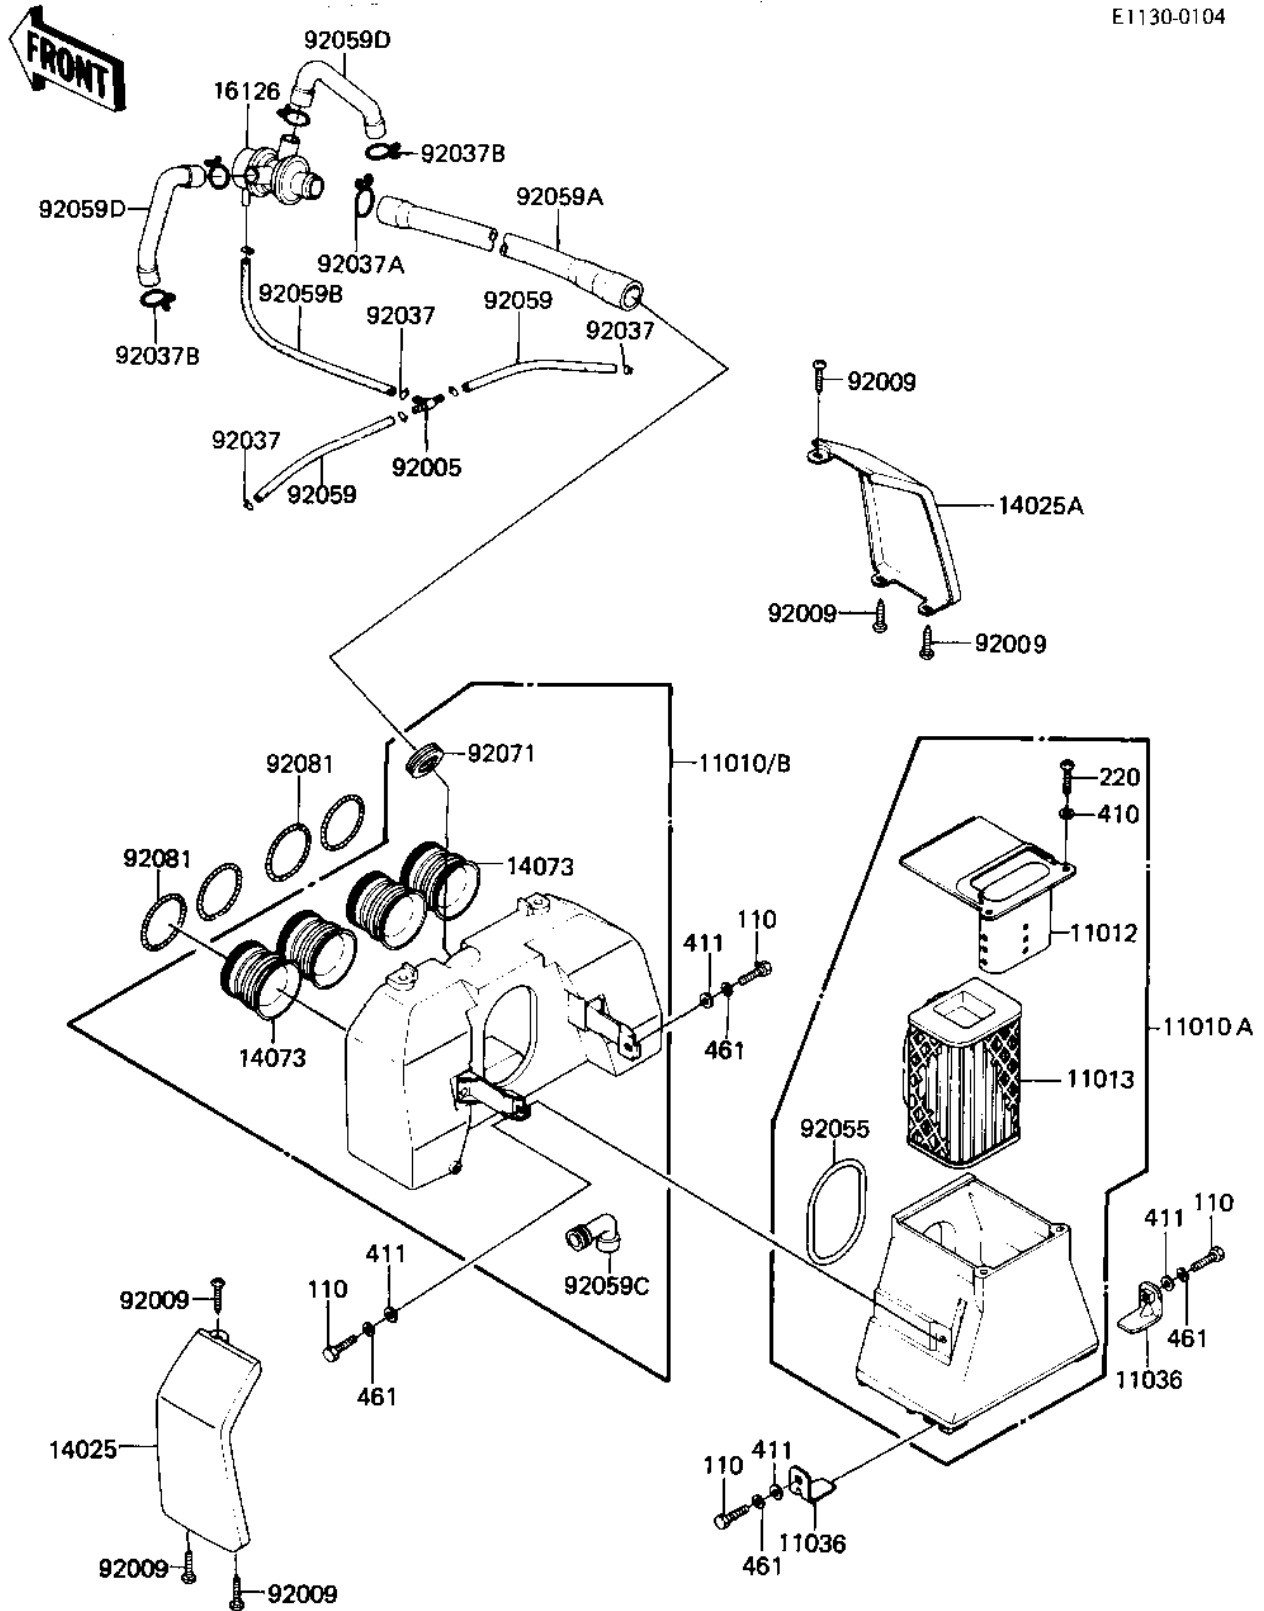

1983 LTD Shaft PARTS DIAGRAM

AIR CLEANER

E1130-0104

1983 LTD Shaft PARTS LIST

AIR CLEANER

ITEM NAME	PART NUMBER	QUANTITY
FILTER-ASSY-AIR,FR (Ref # 11010)	11010-1148	1
FILTER-ASSY-AIR,RR (Ref # 11010A)	11010-1149	1
FILTER-ASSY-AIR,FR (Canada) (Ref # 11010B)	11010-1152	1
CAP,AIR FILTER (Ref # 11012)	11012-1183	1
ELEMENT,AIR CLNR (Ref # 11013)	11013-1013	1
BRACKET-A,AIR FILTER, (Ref # 11036)	11036-1514	2
COVER,AIR FILTER,LH,C (Ref # 14025)	14025-1570	1
COVER,AIR FILTER,RH,C (Ref # 14025A)	14025-1571	1
DUCT,AIR FILTER,FR (Ref # 14073)	14073-1083	4
VALVE ASSY,AIR SWITCH (Ref # 16126)	16126-1017	1
FITTING,TUBE (Ref # 92005)	92005-1017	1
SCREW,TAPPING,5X12 (Ref # 92009)	92009-1105	6
CLAMP-PIPE (Ref # 92037)	92037-072	6
CLAMP (Ref # 92037A)	92037-1076	1
CLAMP,BREATHER TUBE (Ref # 92037B)	92037-213	4
RING-0,91MM (Ref # 92055)	92055-1137	1
TUBE,VACUUM,LONG (Ref # 92059)	92059-1162	2
TUBE,19X21X340L (Ref # 92059A)	92059-1039	1
TUBE,4X9X220L (Ref # 92059B)	92059-1040	1
TUBE,AIR FILTER BLEED (Ref # 92059C)	92059-1170	1
TUBE,AIR (Ref # 92059D)	92059-1208	2
GROMMET,AIR CLEANER (Ref # 92071)	92071-1013	1
SPRING,AIR FILTER DUC (Ref # 92081)	92144-1771	4
BOLT-UPSET,6X12 (Ref # 110)	112G0612	4
SCREW PAN HEAD 6X12 (Ref # 220)	220B0612	2
WASHER PLAIN 6MM (Ref # 410)	410B0600	2
WASHER PLAIN 6MM (Ref # 411)	411B0600	4
WASHER SPRING 6MM (Ref # 461)	461F0600	4