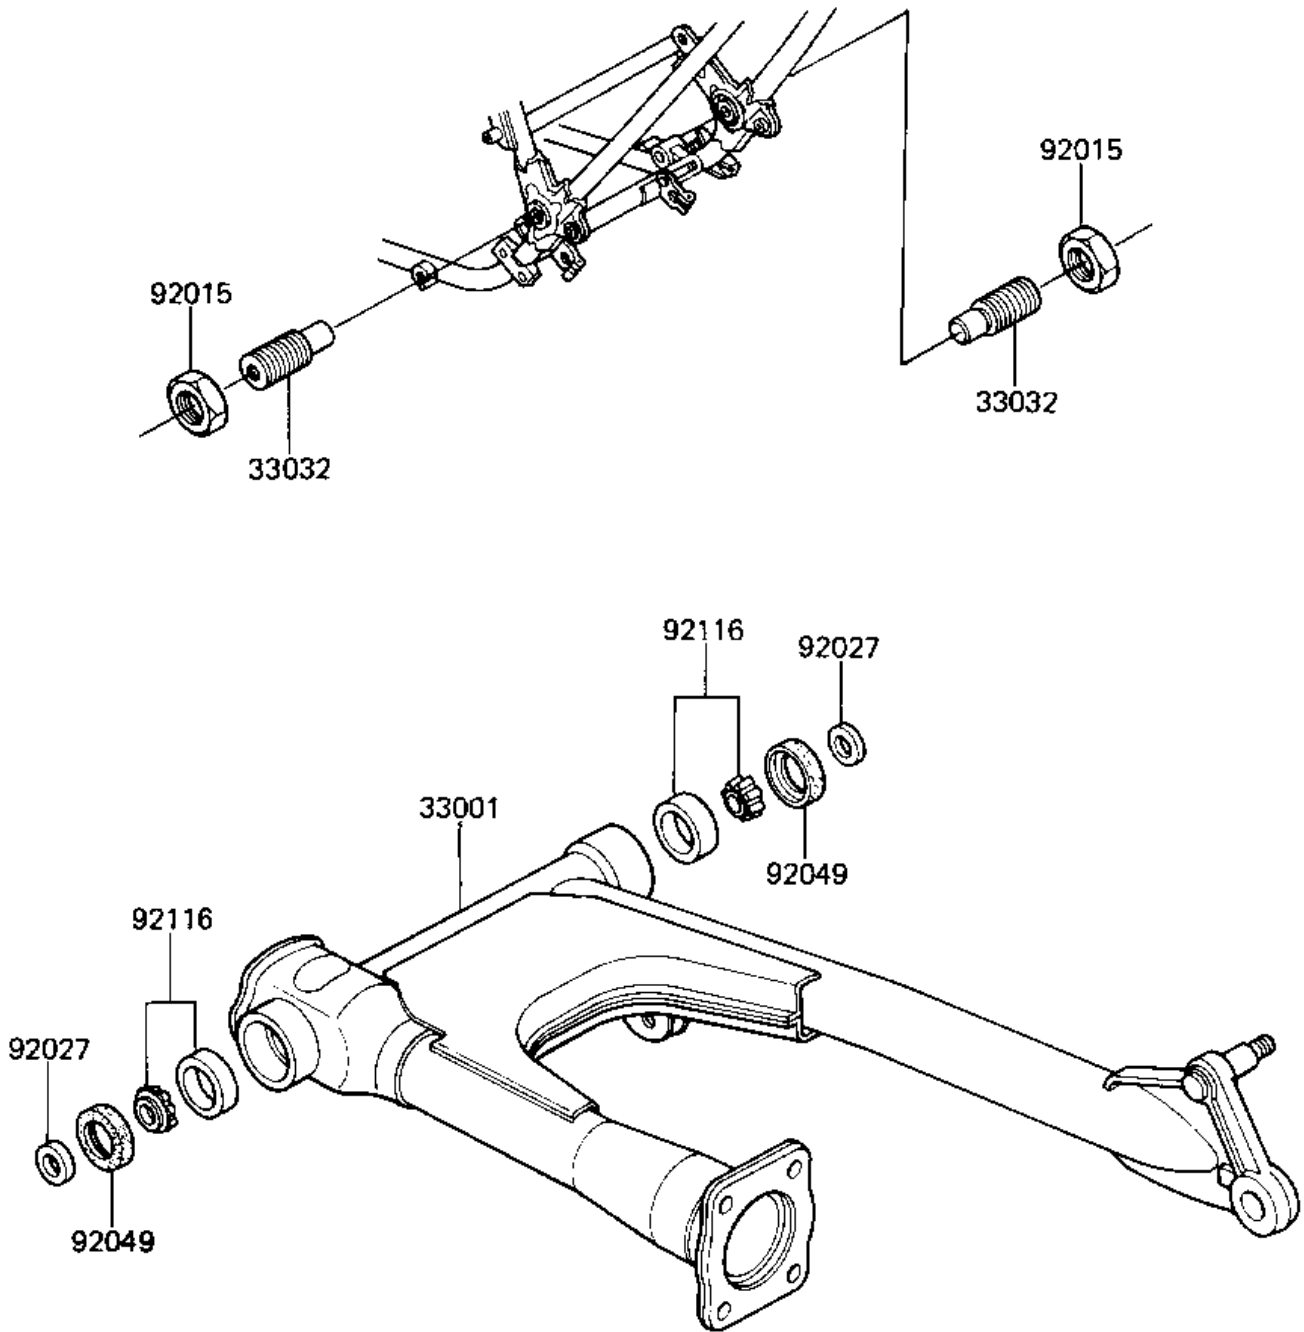

1983 LTD Shaft PARTS DIAGRAM

SWING ARM

F2140-0145

1983 LTD Shaft PARTS LIST

SWING ARM

ITEM NAME	PART NUMBER	QUANTITY
ARM-COMP-SWING (Ref # 33001)	33001-1148	1
SHAFT-SWING ARM (Ref # 33032)	33032-1034	2
NUT,22MM (Ref # 92015)	92015-1229	2
COLLAR,17X26X4.5 (Ref # 92027)	92027-1394	2
OIL SEAL,26406 (Ref # 92049)	92049-1030	2
BRG,ROLLER,4T30203E1 (Ref # 92116)	92116-1001	2