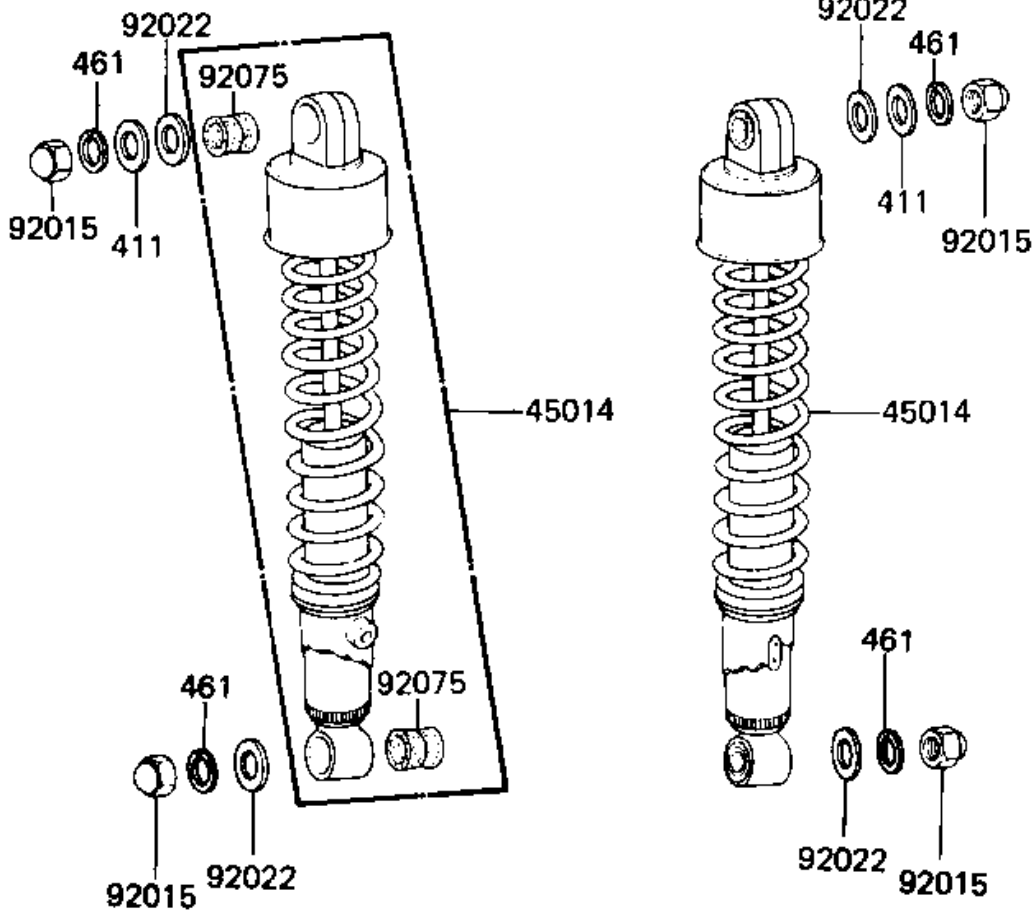

# 1983 LTD Shaft PARTS DIAGRAM

SHOCK ABSORBERS

F2150-0024

# 1983 LTD Shaft PARTS LIST

## SHOCK ABSORBERS

ITEM NAME	PART NUMBER	QUANTITY
SHOCKABSORBER,RR (Ref # 45014)	45014-1206	2
NUT SHOCK ABSORBER (Ref # 92015)	92020-003	4
WASHER-PL-10.5X26X2.3 (Ref # 92022)	92022-044	4
BUSHING,SHOCK ABSORBE (Ref # 92075)	92075-1141	4
WASHER PLAIN 10MM (Ref # 411)	411B1000	2
WASHER SPRING 10MM (Ref # 461)	461F1000	4