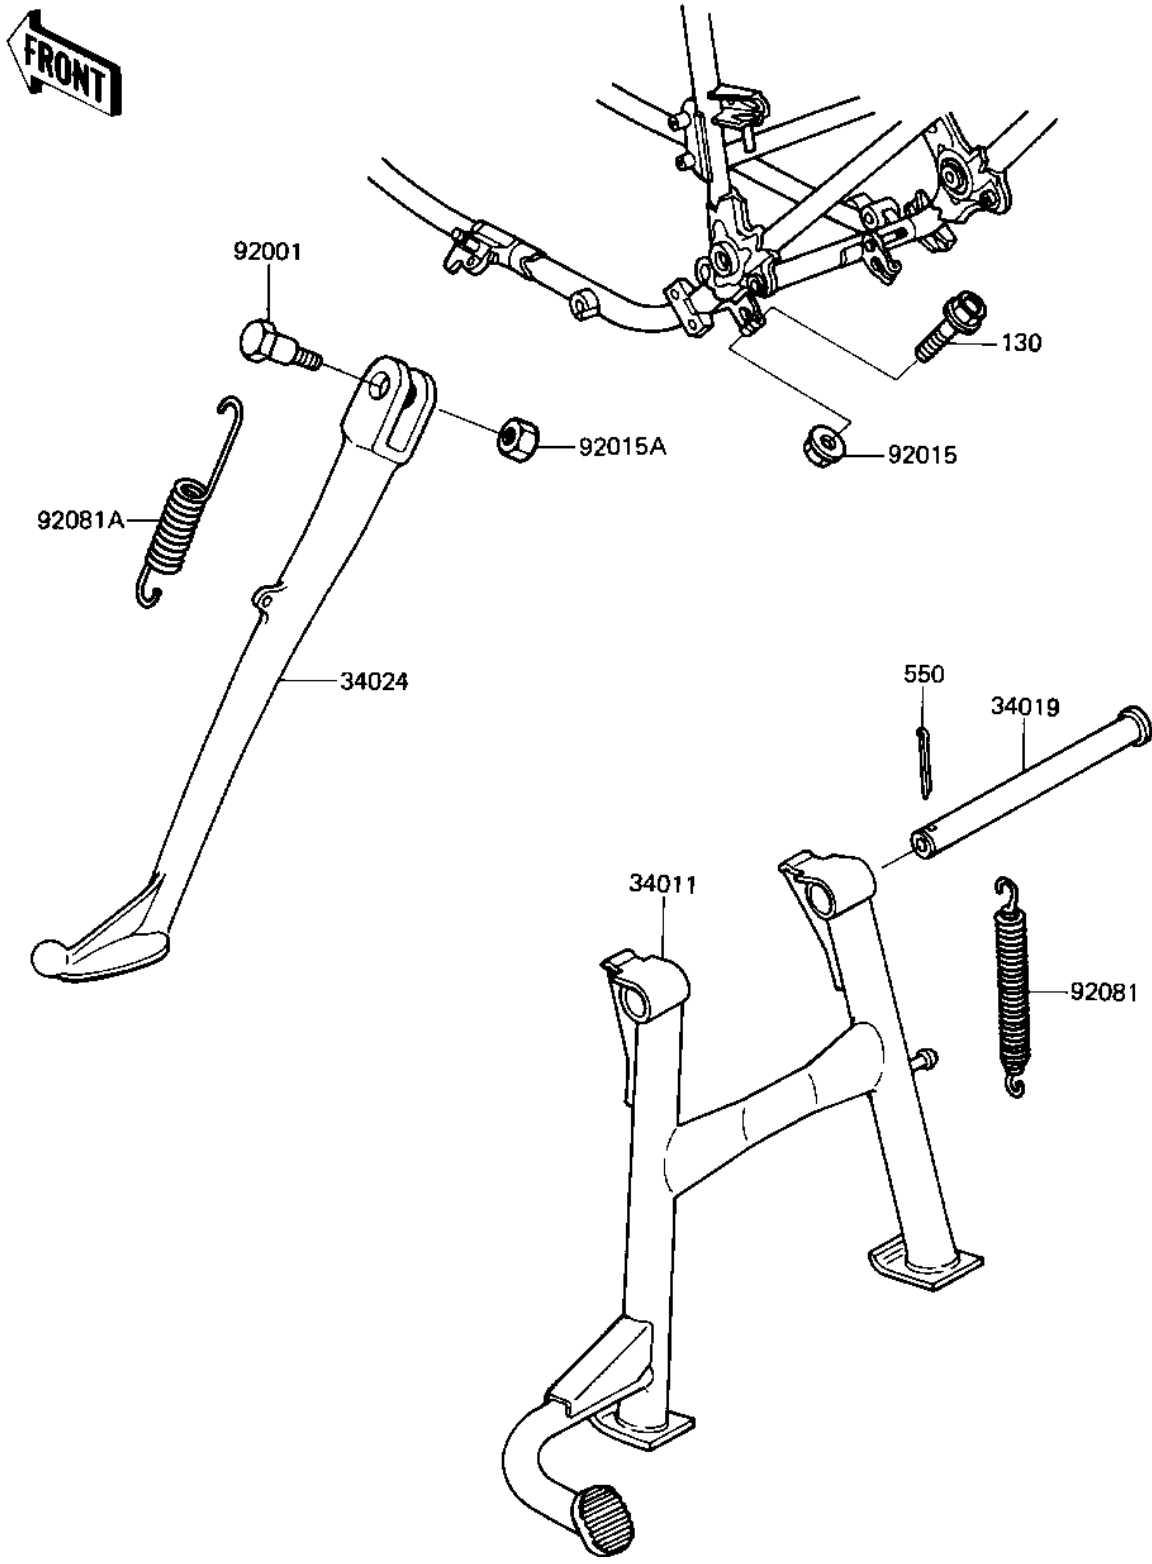

1983 LTD Shaft PARTS DIAGRAM

STANDS

F2190-0108

1983 LTD Shaft PARTS LIST

STANDS

ITEM NAME	PART NUMBER	QUANTITY
STAND-CENTER (Ref # 34011)	34011-1072	1
SHAFT-STAND (Ref # 34019)	34019-1003	1
STAND-SIDE (Ref # 34024)	34024-1108	1
BOLT,8X160,BLACK (Ref # 92001)	92001-1543	1
NUT-8MM (Ref # 92015)	92015-1022	2
NUT,LOCK,10MM,BLACK (Ref # 92015A)	92015-1188	1
SPRING,MAIN STAND,R.H (Ref # 92081)	92081-1145	1
SPRING,SIDE STAND (Ref # 92081A)	92081-1727	1
BOLT (Ref # 130)	130G0840	2
PIN COTTER 3.0X30 (Ref # 550)	550D3030	1