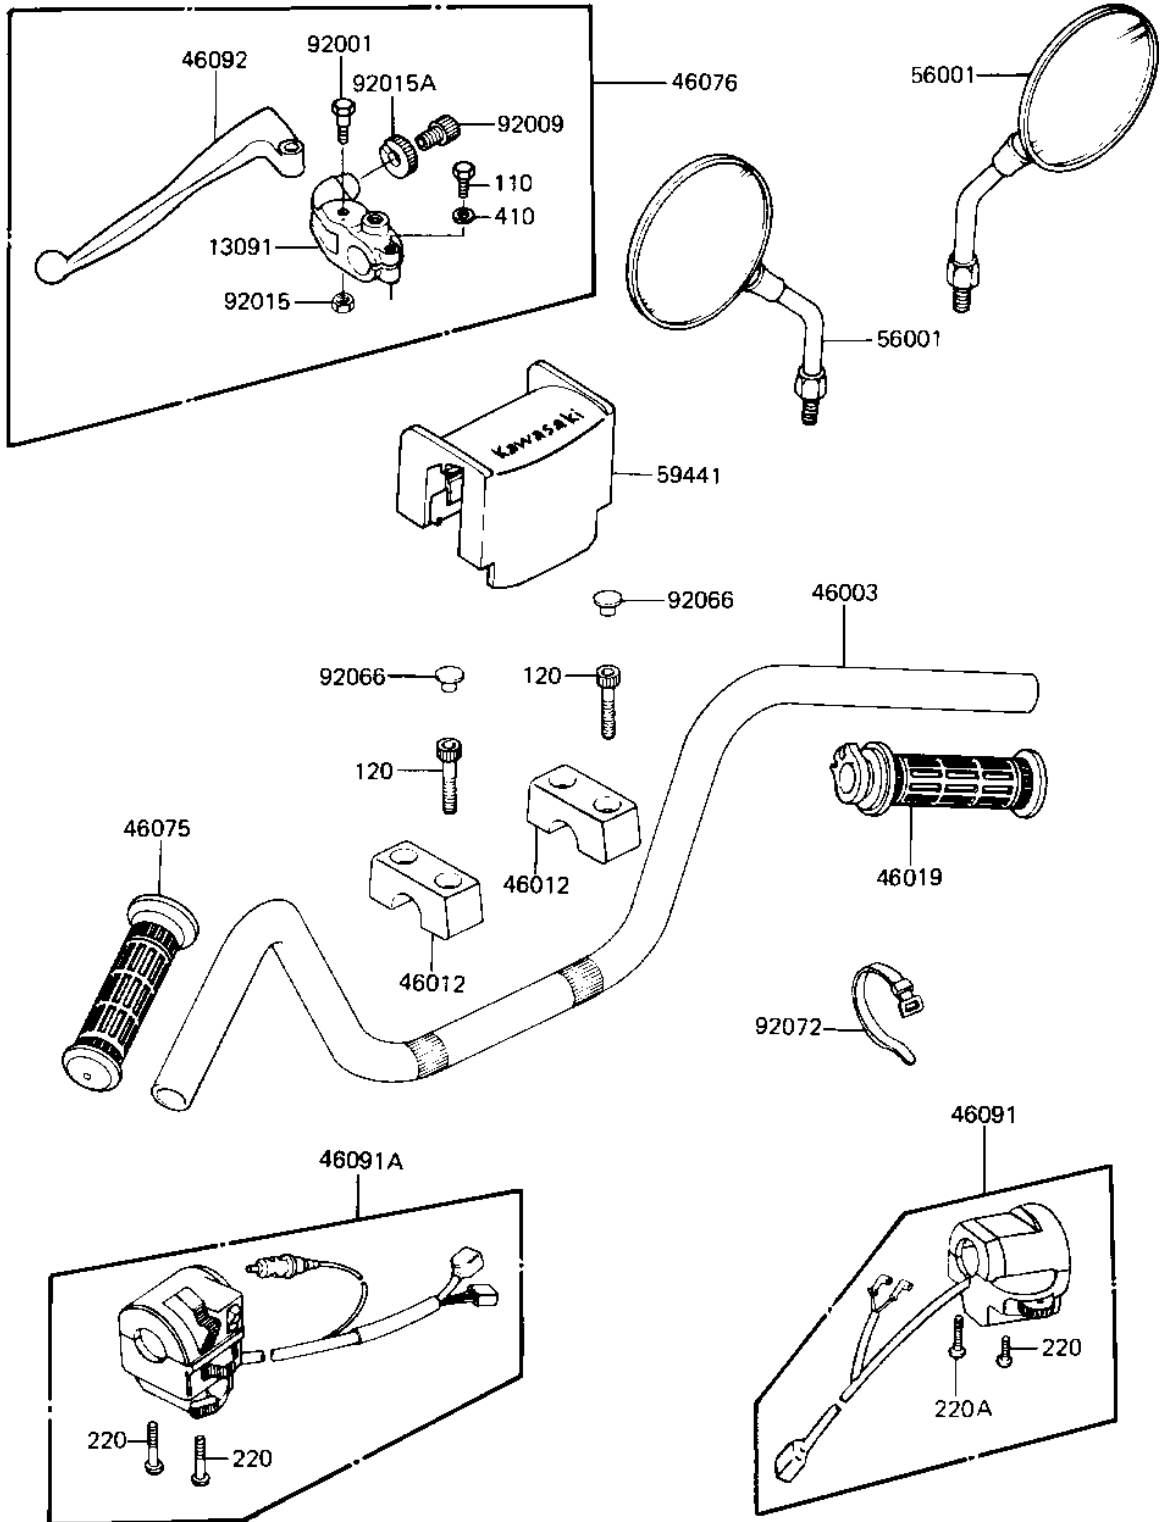

1983 LTD Shaft PARTS DIAGRAM

HANDLEBAR

F2310-0214

1983 LTD Shaft PARTS LIST

HANDLEBAR

ITEM NAME	PART NUMBER	QUANTITY
HOLDER,CLUTCH LEVER (Ref # 13091)	13091-1046	1
HANDLE (Ref # 46003)	46003-1124	1
HOLDER-HANDLE (Ref # 46012)	46012-1027	2
GRIP-ASSY,THROTTLE (Ref # 46019)	46019-1015	1
GRIP,LH (Ref # 46075)	46075-1022	1
LEVER-ASSY-GRIP.CLUTC (Ref # 46076)	46076-1036	1
HOUSING-ASSY-CNTRL,RH (Ref # 46091)	46091-1214	1
HOUSING-ASSY-CONTROL, (Ref # 46091A)	46091-1248	1
LEVER-GRIP,CLUTCH (Ref # 46092)	46092-1041	1
MIRROR-ASSY (Ref # 56001)	56001-1340	2
COVER-HANDLE (Ref # 59441)	59441-1007	1
BOLT,CLUTCH LEVER,BLA (Ref # 92001)	92001-1548	1
SCREW,CABLE ADJUST,8 (Ref # 92009)	92009-1134	1
NUT,LOCK,6MM,BLACK (Ref # 92015)	92015-1191	1
NUT,CABLE ADJUST LOCK (Ref # 92015A)	92015-1197	1
PLUG,HANDLE HOLDER (Ref # 92066)	92066-1216	4
BAND,MIDDLE (Ref # 92072)	92072-031	4
BOLT,6X22,BLACK (Ref # 110)	110C0622	1
BOLT-SOCKET,8X30,BLAC (Ref # 120)	120S0830	4
SCREW-PAN-CROS (Ref # 220)	220B0535	3
SCREW-PAN-CROS (Ref # 220A)	220B0540	1
WASHER PLAIN (Ref # 410)	410F0600	1