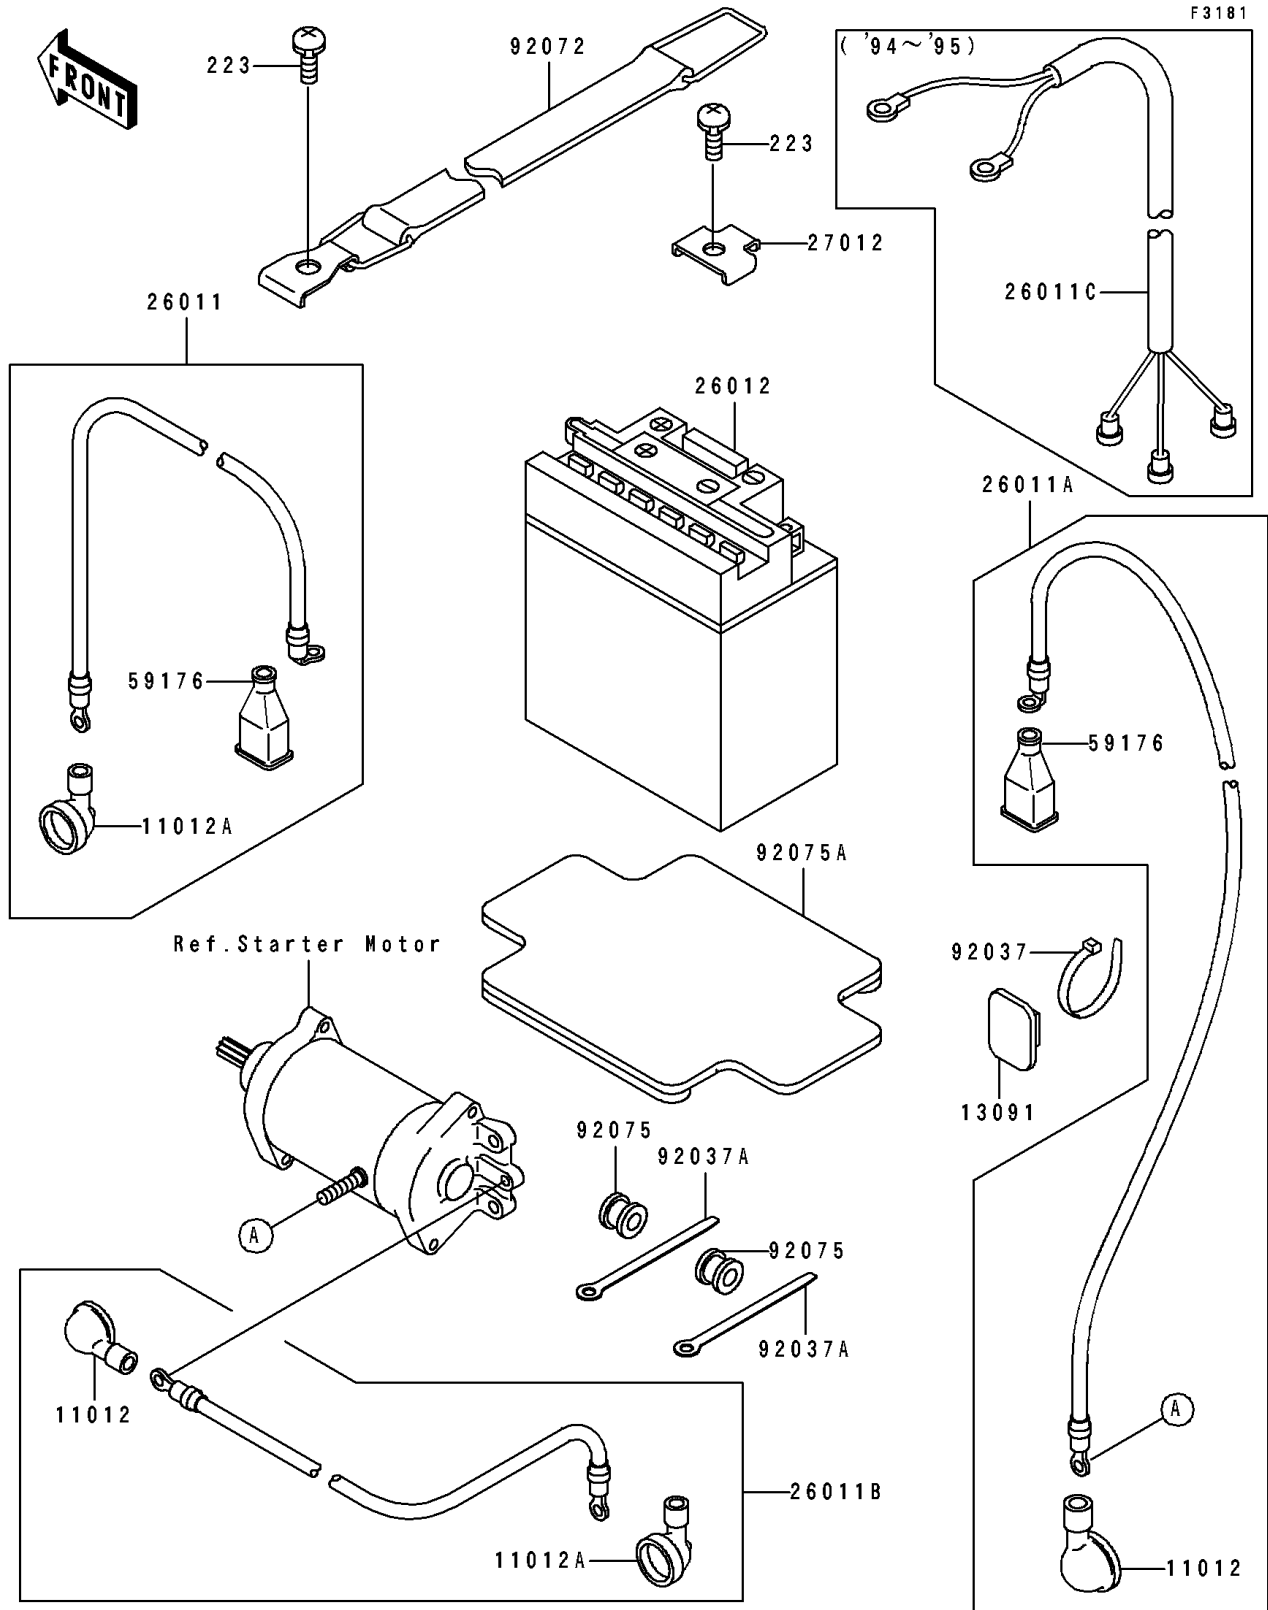

# 1993 Super Sport XI PARTS DIAGRAM

## Electrical Equipment

# 1993 Super Sport XI PARTS LIST

## Electrical Equipment

ITEM NAME	PART NUMBER	QUANTITY
CAP (Ref # 11012)	11012-3004	2
CAP,LEAD WIRE (Ref # 11012A)	11012-3726	2
HOLDER,BAND (Ref # 13091)	13091-3764	1
WIRE-LEAD,RELAY-BATTERY (Ref # 26011)	26011-3795	1
WIRE-LEAD,STARTER-BATTERY (Ref # 26011A)	26011-3796	1
WIRE-LEAD,RELAY-STARTER (Ref # 26011B)	26011-3797	1
BATTERY,YB16CL-B,12V 19AH (Ref # 26012)	26012-3720	1
HOOK (Ref # 27012)	27012-3751	2
CAP.,TERMINAL (Ref # 59176)	59176-501	2
CLAMP (Ref # 92037)	92037-1173	1
CLAMP,L=100 (Ref # 92037A)	92037-3736	2
BAND,BATTERY (Ref # 92072)	92072-3748	2
DAMPER (Ref # 92075)	92075-1650	2
DAMPER,BATTERY (Ref # 92075A)	92075-3714	1
SCREW-PAN-WS-CROS,6X14 (Ref # 223)	223R0614	4