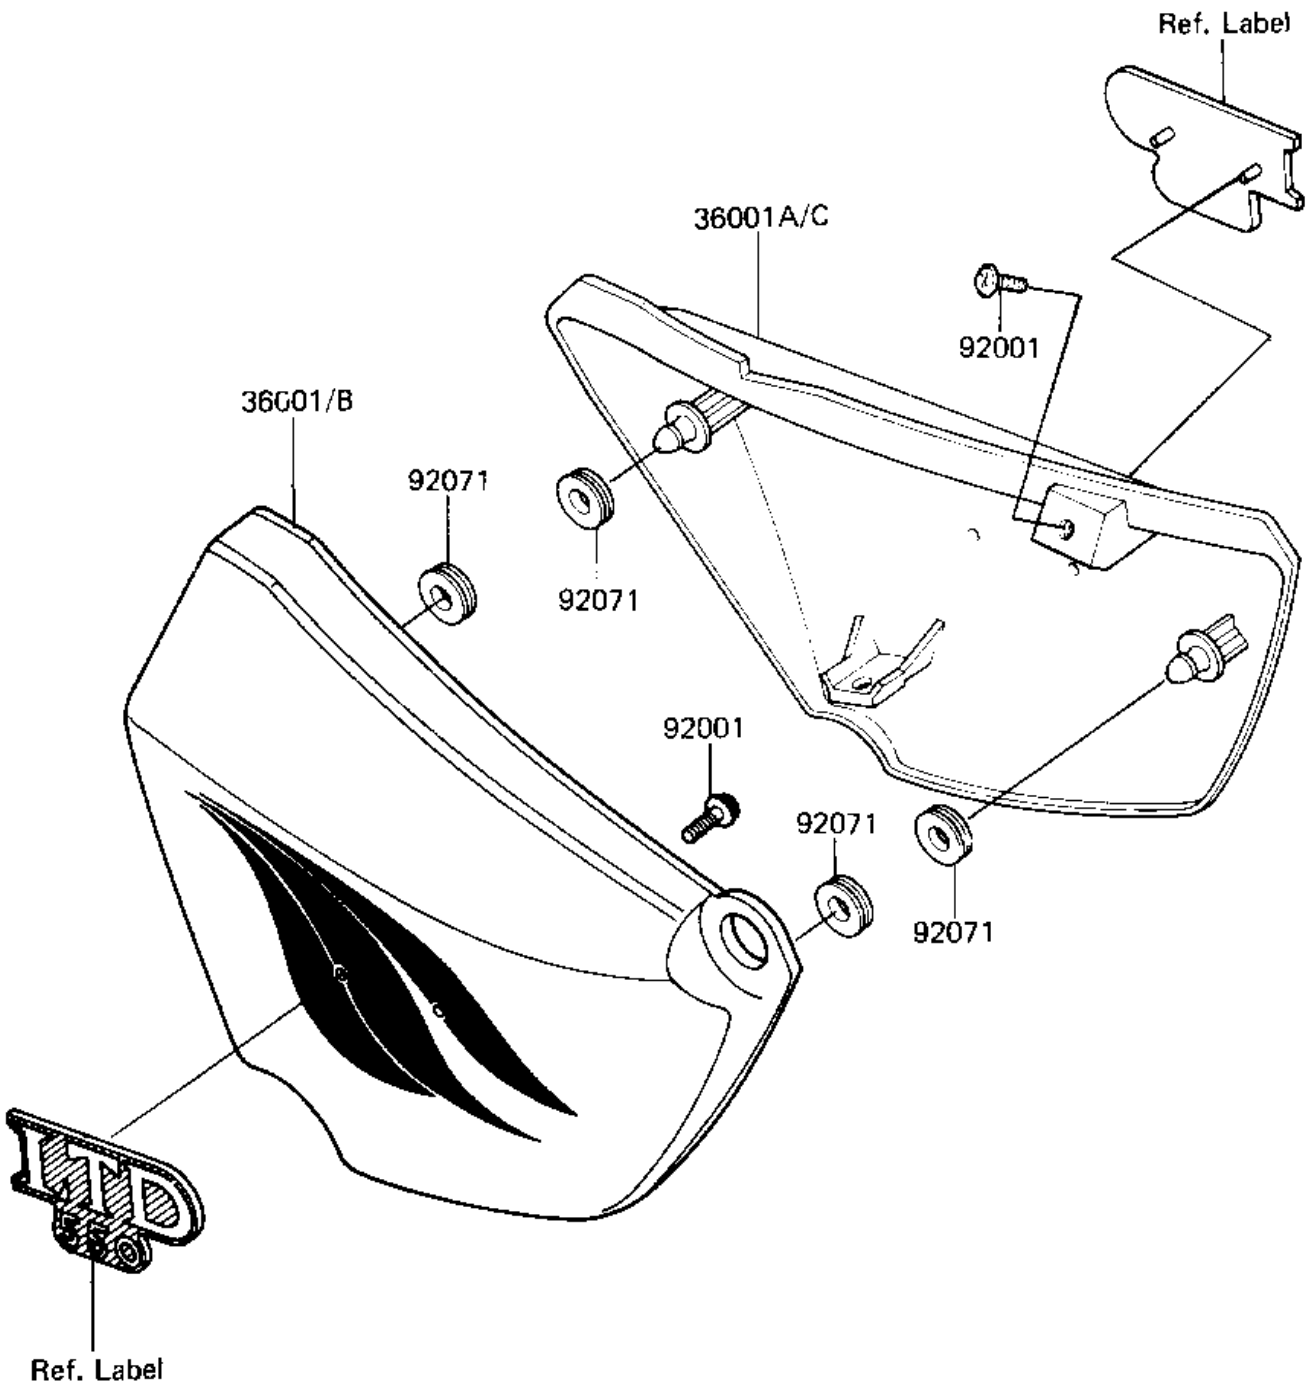

1983 LTD Shaft PARTS DIAGRAM

SIDE COVERS

F2610-0173

1983 LTD Shaft PARTS LIST

SIDE COVERS

ITEM NAME	PART NUMBER	QUANTITY
COVER-SIDE,LH,L.M.RED (Ref # 36001)	36001-5157-E2	1
COVER-SIDE,RH,L.M.RED (Ref # 36001A)	36001-5158-E2	1
COVER-SIDE,LH,EBONY (Ref # 36001B)	36001-5159-H8	1
COVER-SIDE,RH,EBONY (Ref # 36001C)	36001-5160-H8	1
SCREW,6X14 (Ref # 92001)	92009-1287	2
GROMMET (Ref # 92071)	92071-056	4