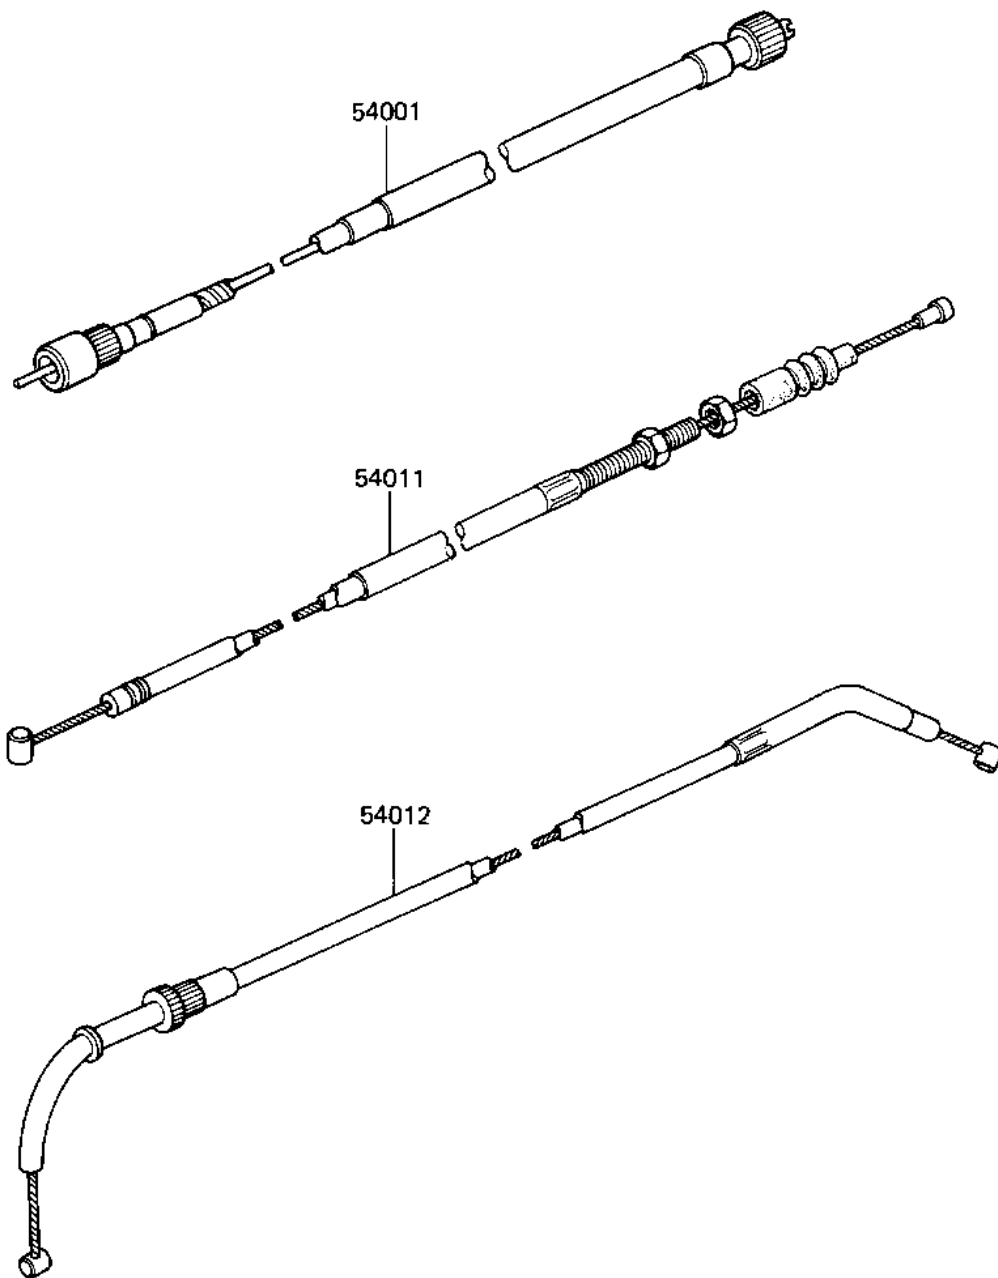

1983 LTD Shaft PARTS DIAGRAM

CABLES

F2540-0144

1983 LTD Shaft PARTS LIST

CABLES

ITEM NAME	PART NUMBER	QUANTITY
CABLE,SPEEDOMETER (Ref # 54001)	54001-1029	1
CABLE-CLUTCH (Ref # 54011)	54011-1161	1
CABLE-THROTTLE (Ref # 54012)	54012-1138	1