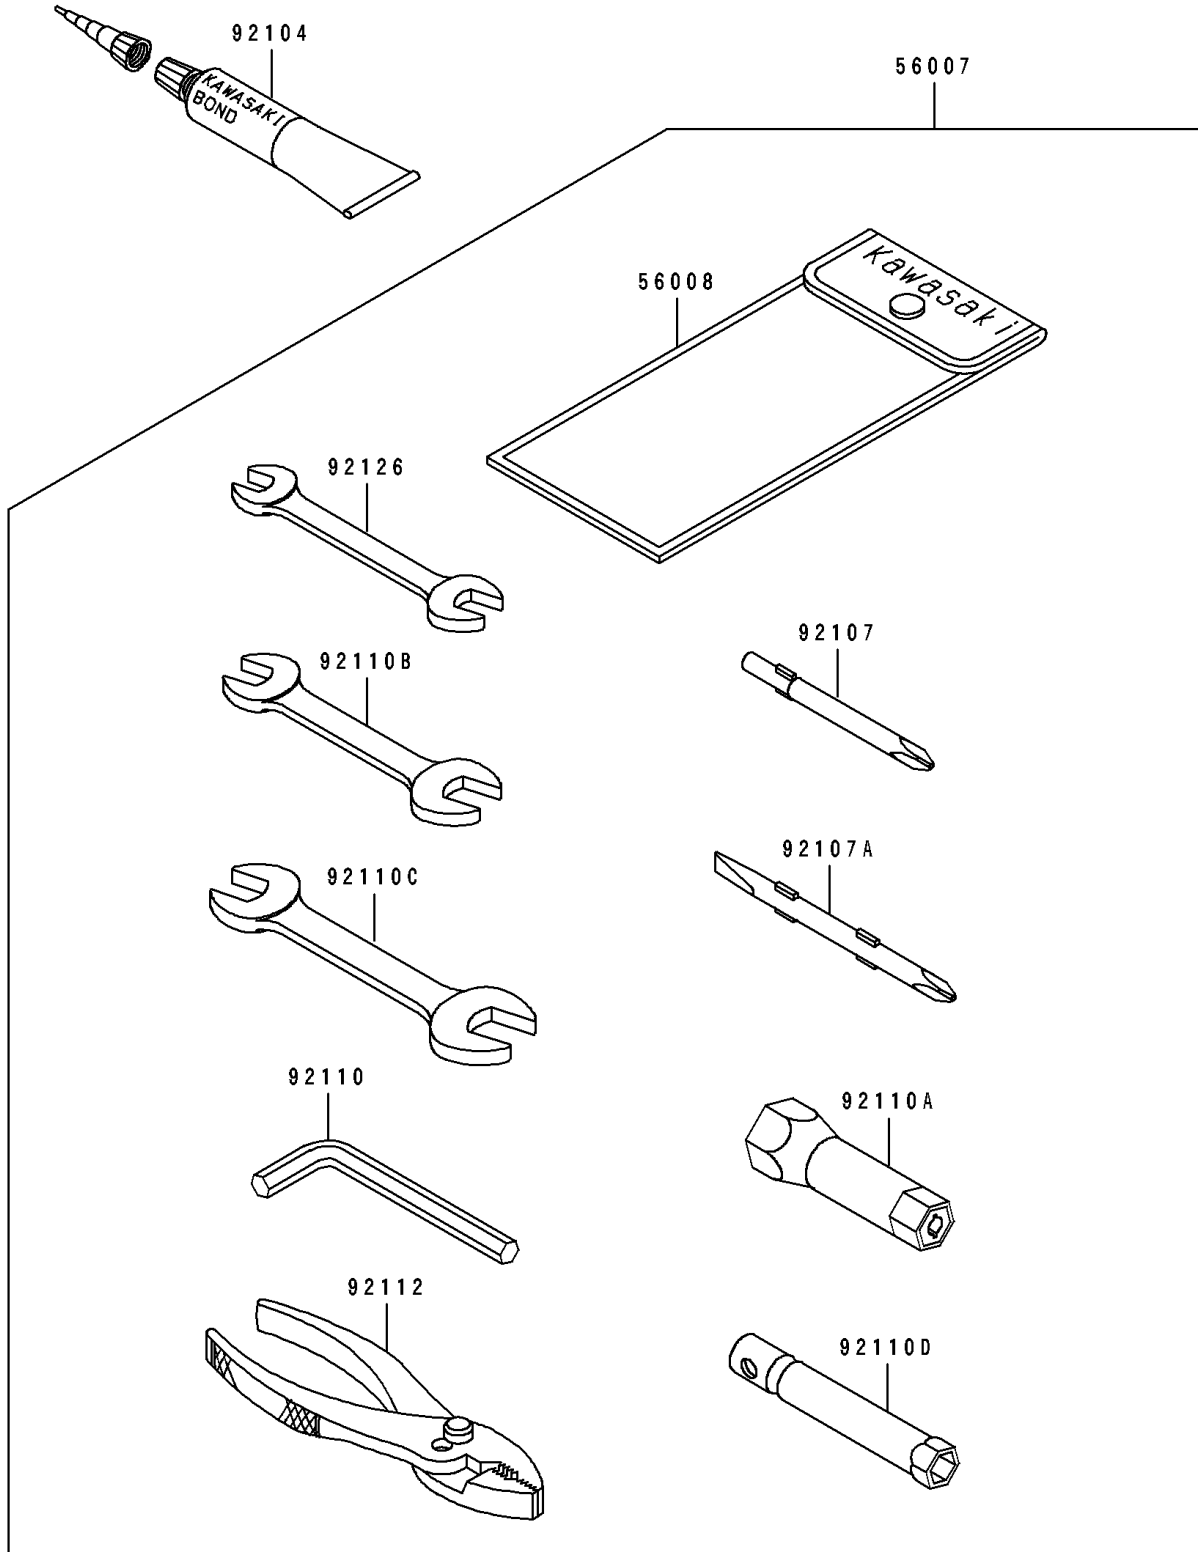

# 1994 Super Sport XI PARTS DIAGRAM

Owner's Tools

F3182

# 1994 Super Sport XI PARTS LIST

## Owner's Tools

ITEM NAME	PART NUMBER	QUANTITY
TOOL-KIT (Ref # 56007)	56007-3710	1
BAG,TOOL (Ref # 56008)	56008-1007	1
GASKET-LIQUID,TUBE,100G,SILVER (Ref # 92104)	92104-002	AR
TOOL-DRIVER,#3PHILLIPS (Ref # 92107)	92107-005	1
TOOL-DRIVER,#2PHILLIPS&SLOT (Ref # 92107A)	92107-1051	1
TOOL-WRENCH,ALLEN,5MM (Ref # 92110)	92110-1015	1
TOOL-WRENCH,BOX,21MM (Ref # 92110A)	92110-1113	1
TOOL-WRENCH,OPEN END,10X12 (Ref # 92110B)	92110-1152	1
TOOL-WRENCH,OPEN END,14X17 (Ref # 92110C)	92110-1153	1
TOOL-WRENCH,BOX,10MM (Ref # 92110D)	92110-1156	1
TOOL-PLIERS (Ref # 92112)	92112-003	1
TOOL-WRENCH,OPEN END,8X10 (Ref # 92126)	92126-001	1