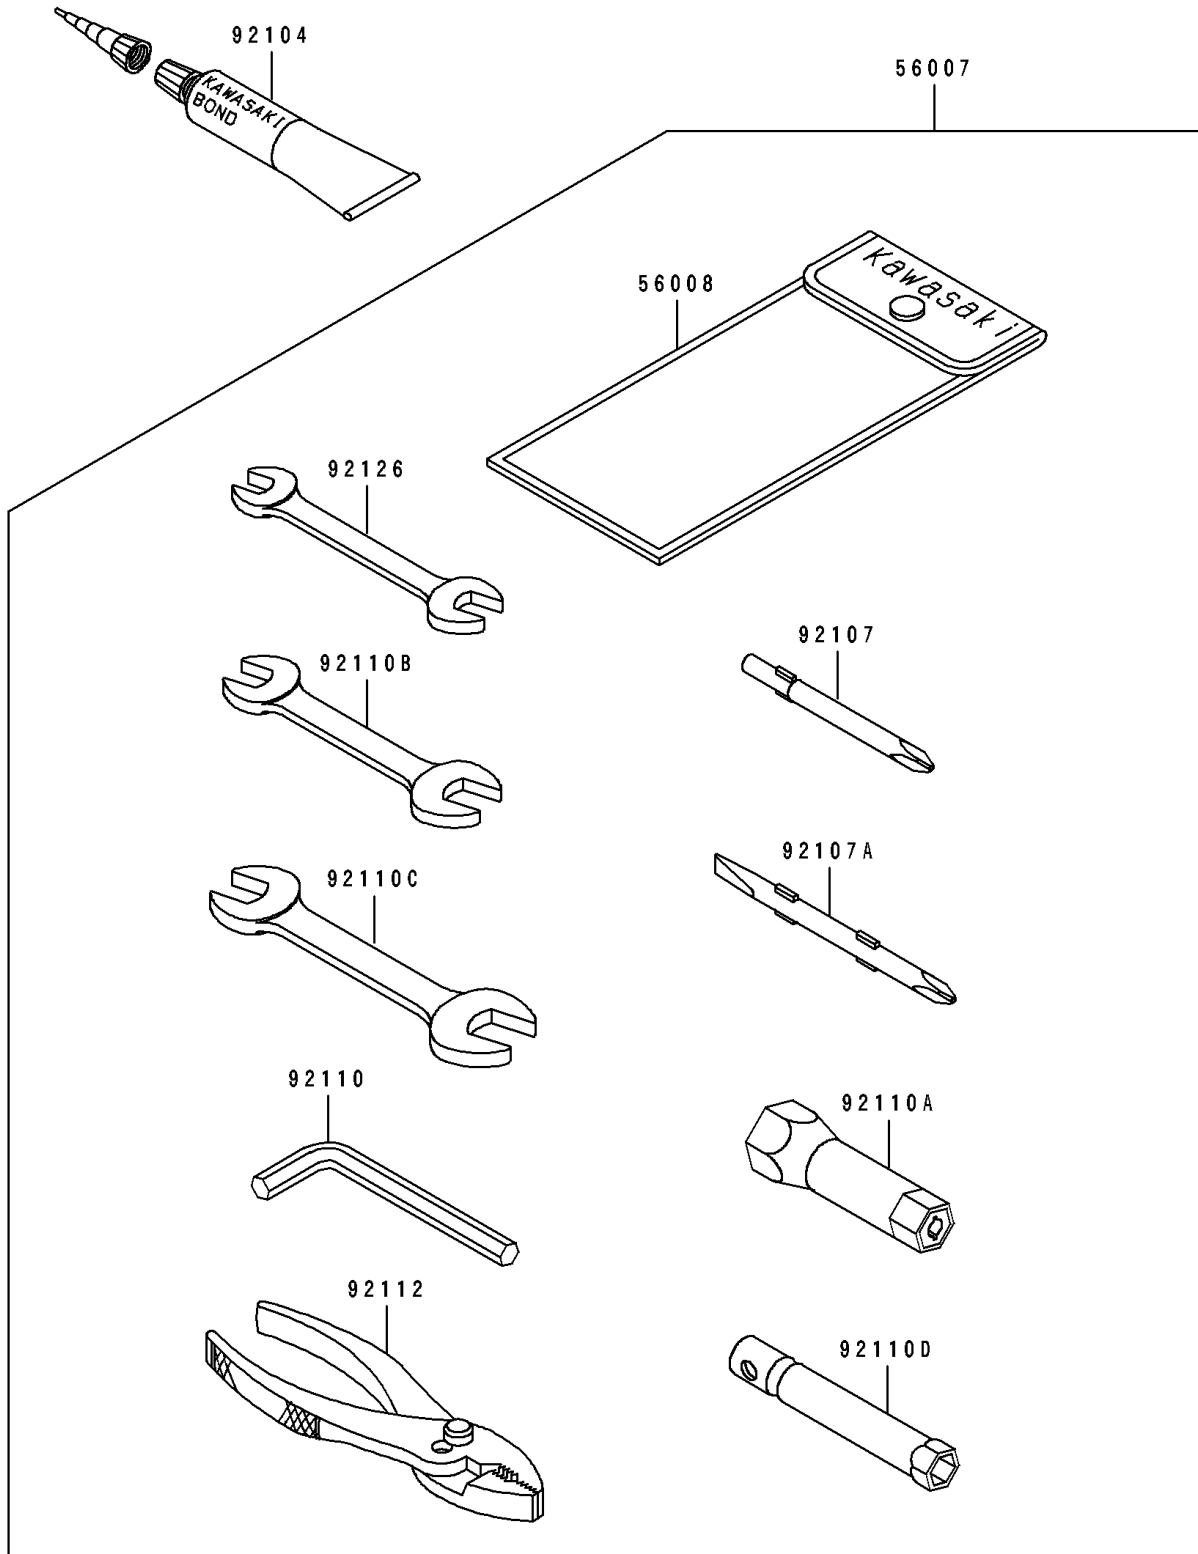

1995 Super Sport XI PARTS DIAGRAM

Owner's Tools

F3182

1995 Super Sport XI PARTS LIST

Owner's Tools

ITEM NAME	PART NUMBER	QUANTITY
TOOL-KIT (Ref # 56007)	56007-3710	1
BAG,TOOL (Ref # 56008)	56008-1007	1
GASKET-LIQUID,TUBE,100G,SILVER (Ref # 92104)	92104-002	AR
TOOL-DRIVER,#3PHILLIPS (Ref # 92107)	92107-005	1
TOOL-DRIVER,#2PHILLIPS&SLOT (Ref # 92107A)	92107-1051	1
TOOL-WRENCH,ALLEN,5MM (Ref # 92110)	92110-1015	1
TOOL-WRENCH,BOX,21MM (Ref # 92110A)	92110-1113	1
TOOL-WRENCH,OPEN END,10X12 (Ref # 92110B)	92110-1152	1
TOOL-WRENCH,OPEN END,14X17 (Ref # 92110C)	92110-1153	1
TOOL-WRENCH,BOX,10MM (Ref # 92110D)	92110-1156	1
TOOL-PLIERS (Ref # 92112)	92112-003	1
TOOL-WRENCH,OPEN END,8X10 (Ref # 92126)	92126-001	1