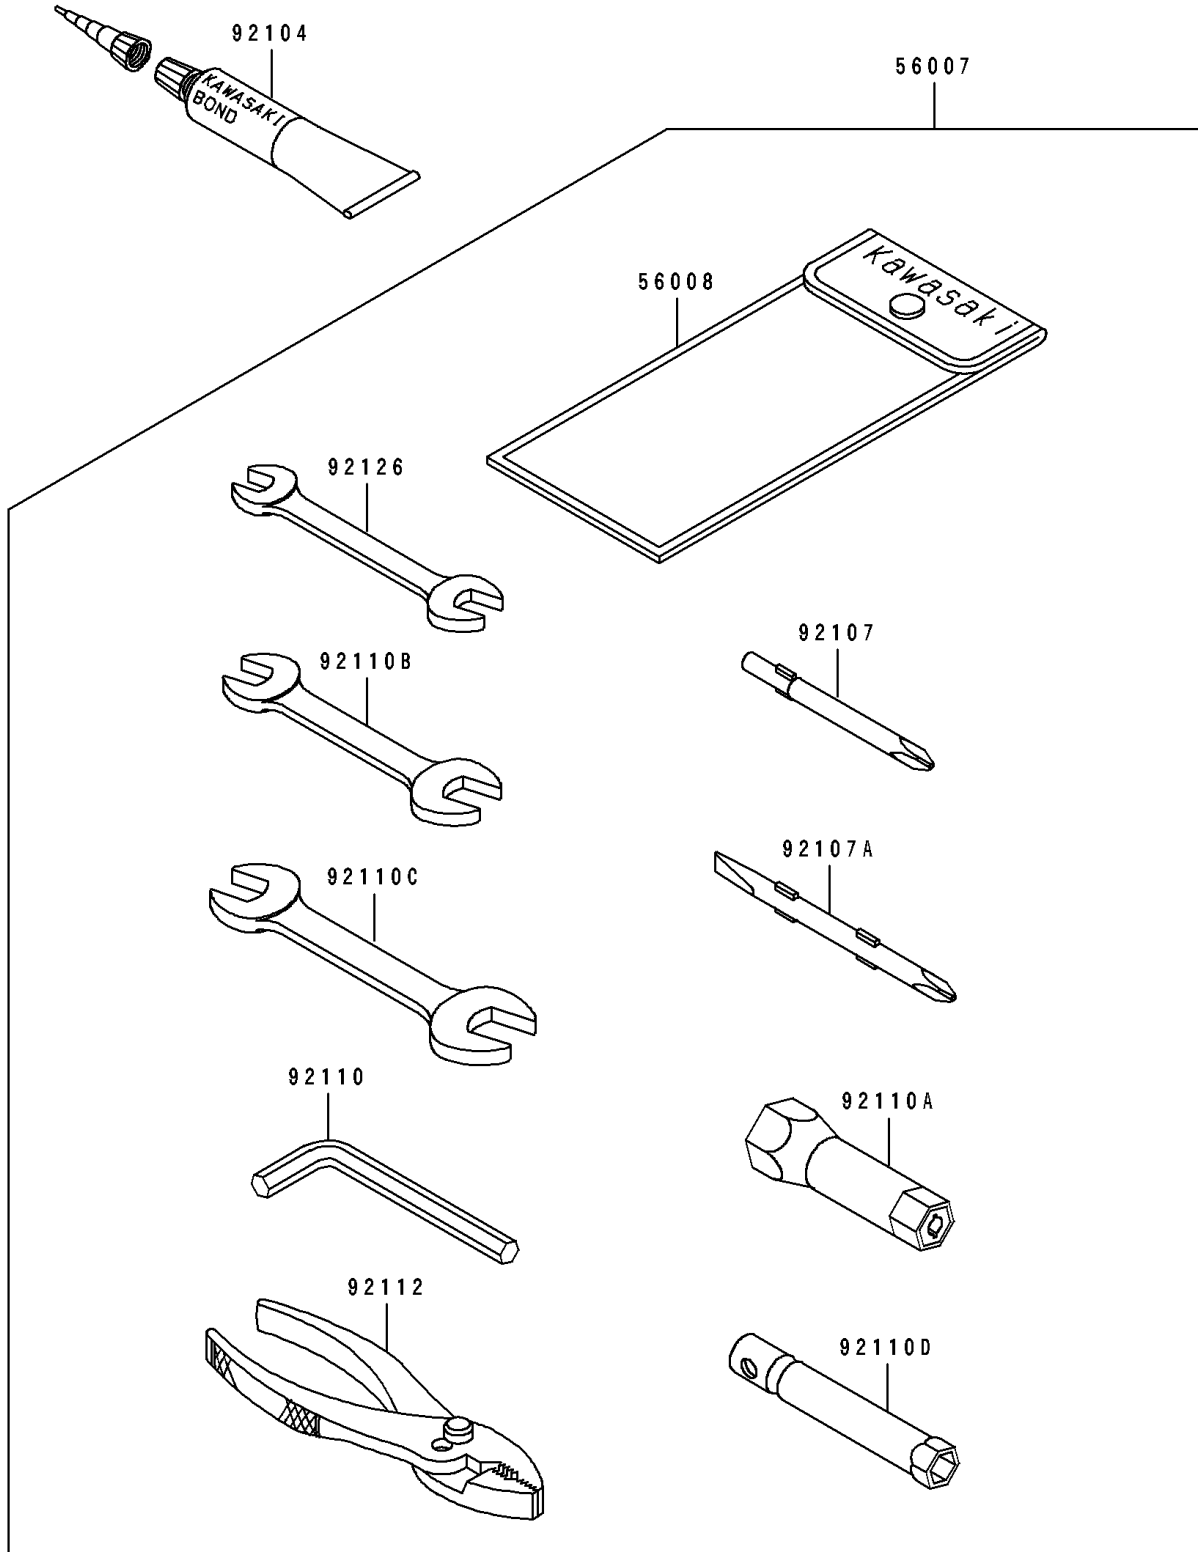

# 1995 Super Sport XI PARTS DIAGRAM

Owner's Tools

F3182

# 1995 Super Sport XI PARTS LIST

## Owner's Tools

ITEM NAME	PART NUMBER	QUANTITY
TOOL-KIT (Ref # 56007)	56007-3710	1
BAG,TOOL (Ref # 56008)	56008-1007	1
GASKET-LIQUID,TUBE,100G,SILVER (Ref # 92104)	92104-002	AR
TOOL-DRIVER,#3PHILLIPS (Ref # 92107)	92107-005	1
TOOL-DRIVER,#2PHILLIPS&SLOT (Ref # 92107A)	92107-1051	1
TOOL-WRENCH,ALLEN,5MM (Ref # 92110)	92110-1015	1
TOOL-WRENCH,BOX,21MM (Ref # 92110A)	92110-1113	1
TOOL-WRENCH,OPEN END,10X12 (Ref # 92110B)	92110-1152	1
TOOL-WRENCH,OPEN END,14X17 (Ref # 92110C)	92110-1153	1
TOOL-WRENCH,BOX,10MM (Ref # 92110D)	92110-1156	1
TOOL-PLIERS (Ref # 92112)	92112-003	1
TOOL-WRENCH,OPEN END,8X10 (Ref # 92126)	92126-001	1