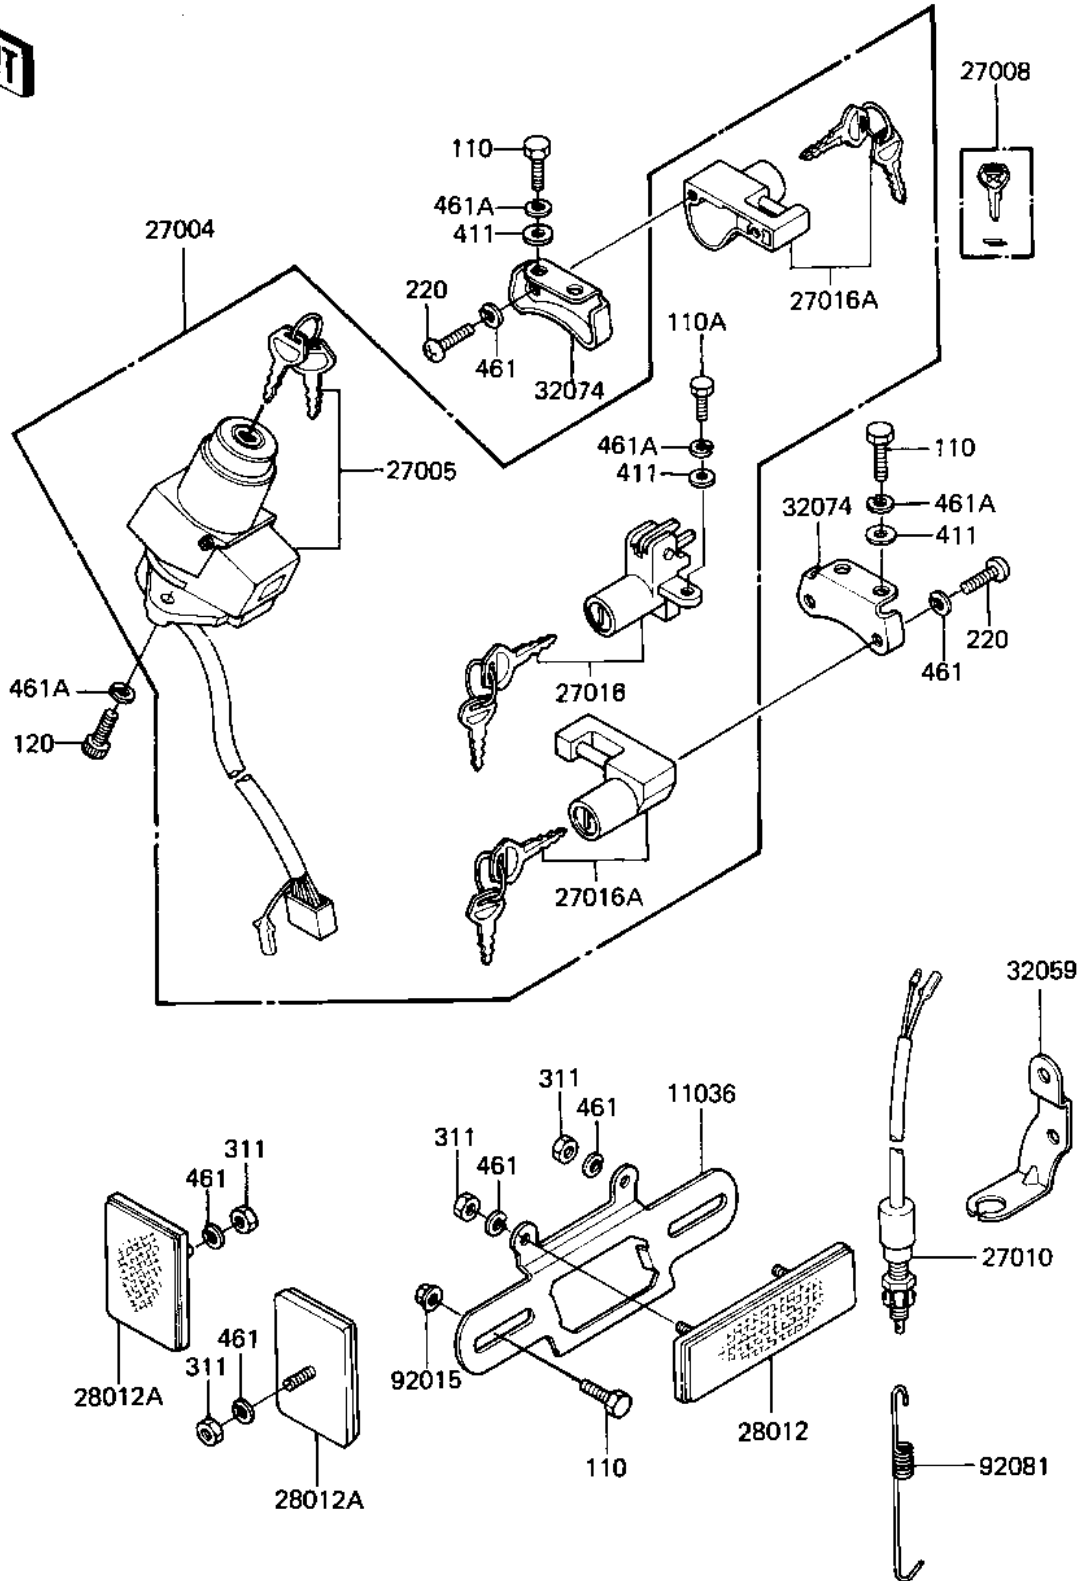

# 1983 LTD Shaft PARTS DIAGRAM

IGNITION SWITCH/LOCKS/REFLECTORS

F2770-0162

# 1983 LTD Shaft PARTS LIST

## IGNITION SWITCH/LOCKS/REFLECTORS

ITEM NAME	PART NUMBER	QUANTITY
BRACKET,REFLECTOR,RR (Ref # 11036)	11036-1150	1
SWITCH-ASSY (Ref # 27004)	27004-5150	1
SWITCH-ASSY-IGNITION (Ref # 27005)	27005-5024	1
KEY-LOCK,BLANK (Ref # 27008)	27008-1103	1
SWITCH,BRAKE LAMP (Ref # 27010)	27010-1019	1
LOCK-ASSY,SEAT (Ref # 27016)	27016-5010	1
LOCK ASSY,HELMET (Ref # 27016A)	27016-5038	2
REFLECTOR-REFLEX (Ref # 28012A)	28012-1009	2
BRACKET-SWITCH (Ref # 32059)	32059-1024	1
BRACKET-LOCK (Ref # 32074)	32074-1041	2
NUT-6MM (Ref # 92015)	92015-1078	2
SPRING BRAKE LAMP SW (Ref # 92081)	27011-004	1
BOLT-UPSET,6X12 (Ref # 110)	112G0612	6
BOLT-UPSET 6X14 (Ref # 110A)	112B0614	1
BOLT-SOCKET 6X16 (Ref # 120)	120Q0616	2
SCREW PAN HEAD 5X8 (Ref # 220)	220B0508	4
NUT,5MM (Ref # 311)	311B0500	4
WASHER PLAIN 6MM (Ref # 411)	411B0600	5
WASHER SPRING 5MM (Ref # 461)	461F0500	8
WASHER SPRING 6MM (Ref # 461A)	461F0600	7