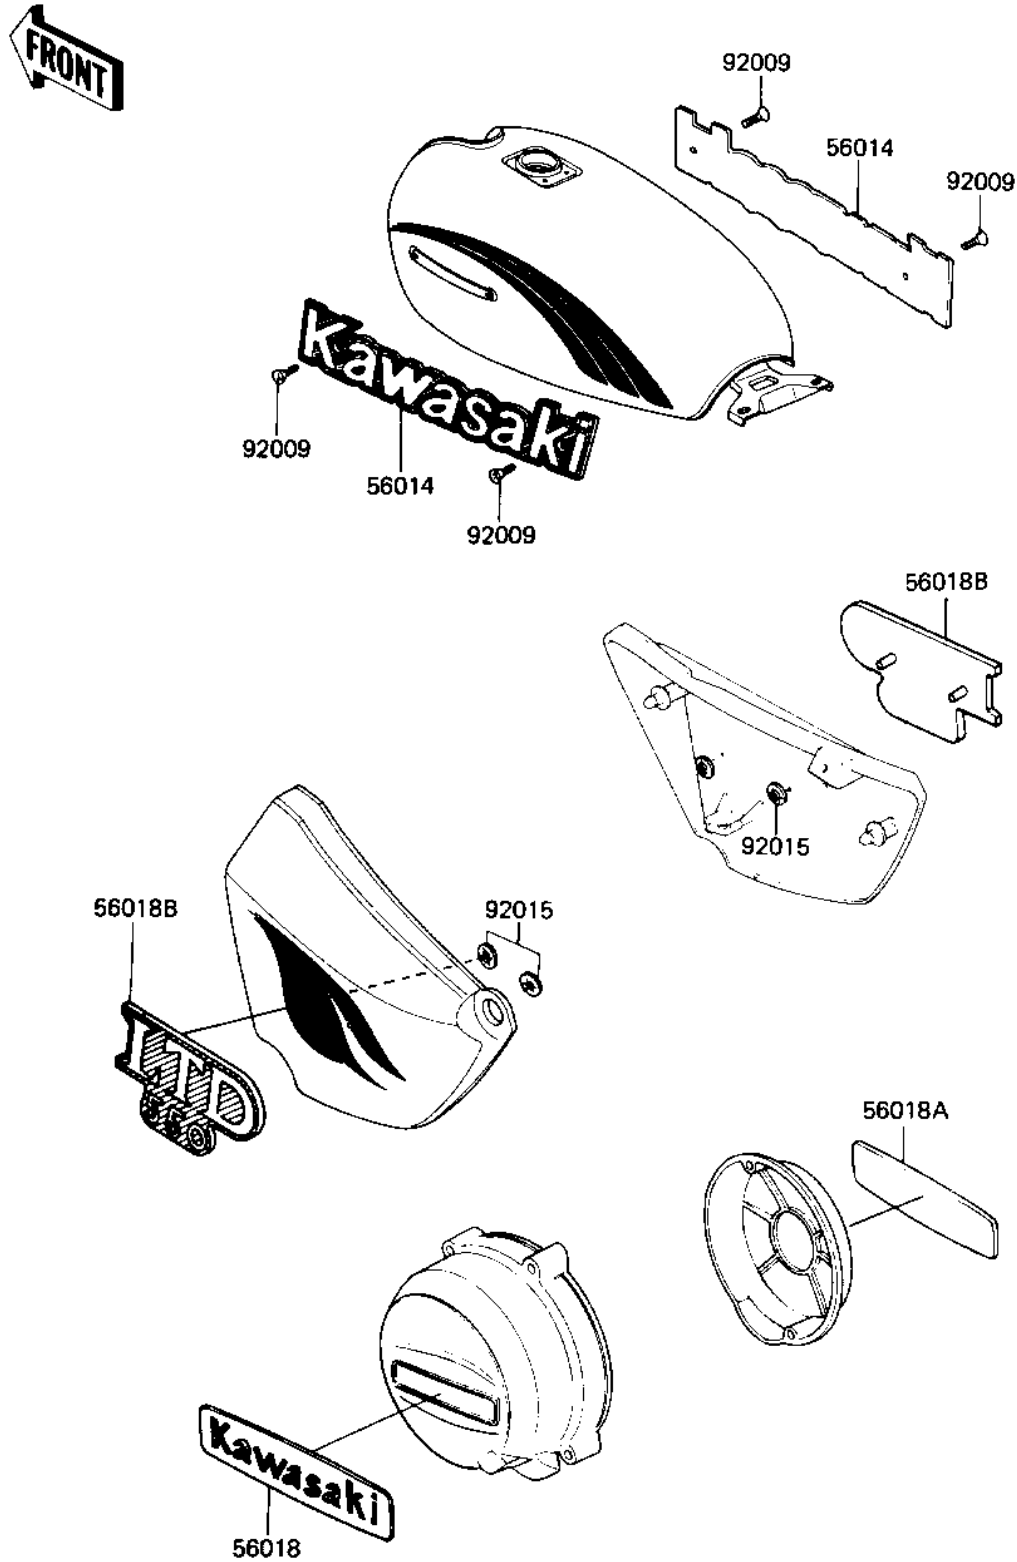

1983 LTD Shaft PARTS DIAGRAM

LABELS

F2860-0174

1983 LTD Shaft PARTS LIST

LABELS

ITEM NAME	PART NUMBER	QUANTITY
EMBLEM,FUEL TANK (Ref # 56014)	56014-1042	2
MARK,GENERATOR COVER (Ref # 56018)	56018-1291	1
MARK,GOVERNOR CAP (Ref # 56018A)	56018-1292	1
MARK,SIDE COVER,"LTD5 (Ref # 56018B)	56018-1374	2
SCREW-CSK-CROS (Ref # 92009)	221C0306	4
NUT,LOCK,3MM (Ref # 92015)	92018-005	4