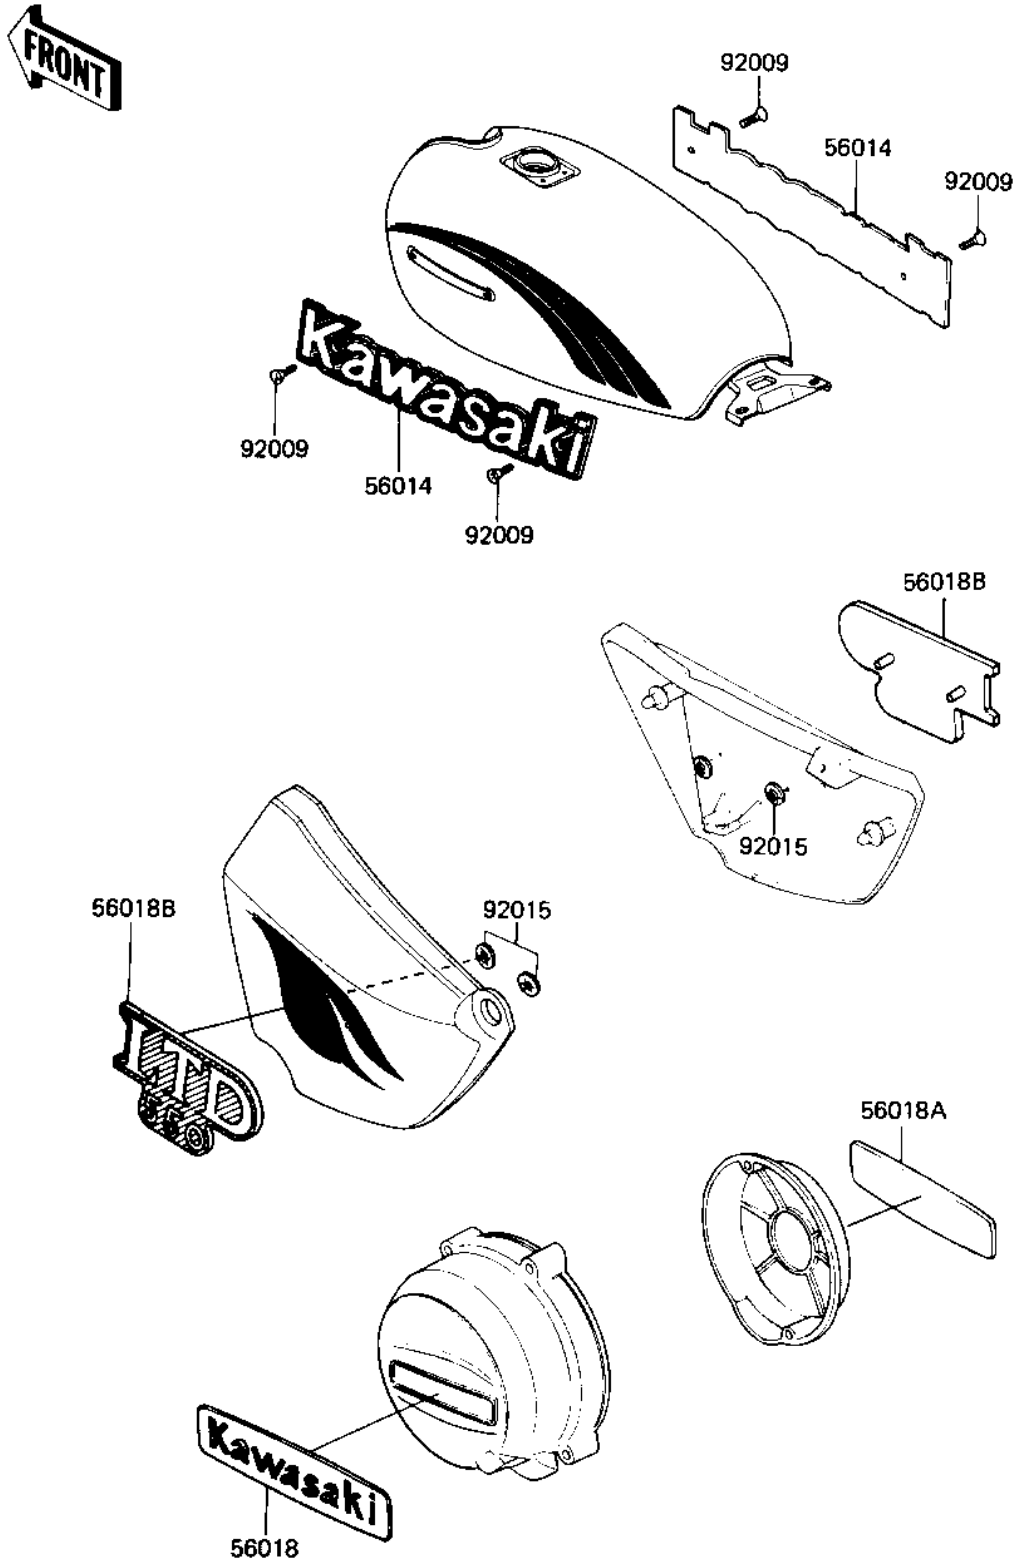

# 1983 LTD Shaft PARTS DIAGRAM

LABELS

F2860-0174

# 1983 LTD Shaft PARTS LIST

## LABELS

ITEM NAME	PART NUMBER	QUANTITY
EMBLEM,FUEL TANK (Ref # 56014)	56014-1042	2
MARK,GENERATOR COVER (Ref # 56018)	56018-1291	1
MARK,GOVERNOR CAP (Ref # 56018A)	56018-1292	1
MARK,SIDE COVER,"LTD5 (Ref # 56018B)	56018-1374	2
SCREW-CSK-CROS (Ref # 92009)	221C0306	4
NUT,LOCK,3MM (Ref # 92015)	92018-005	4