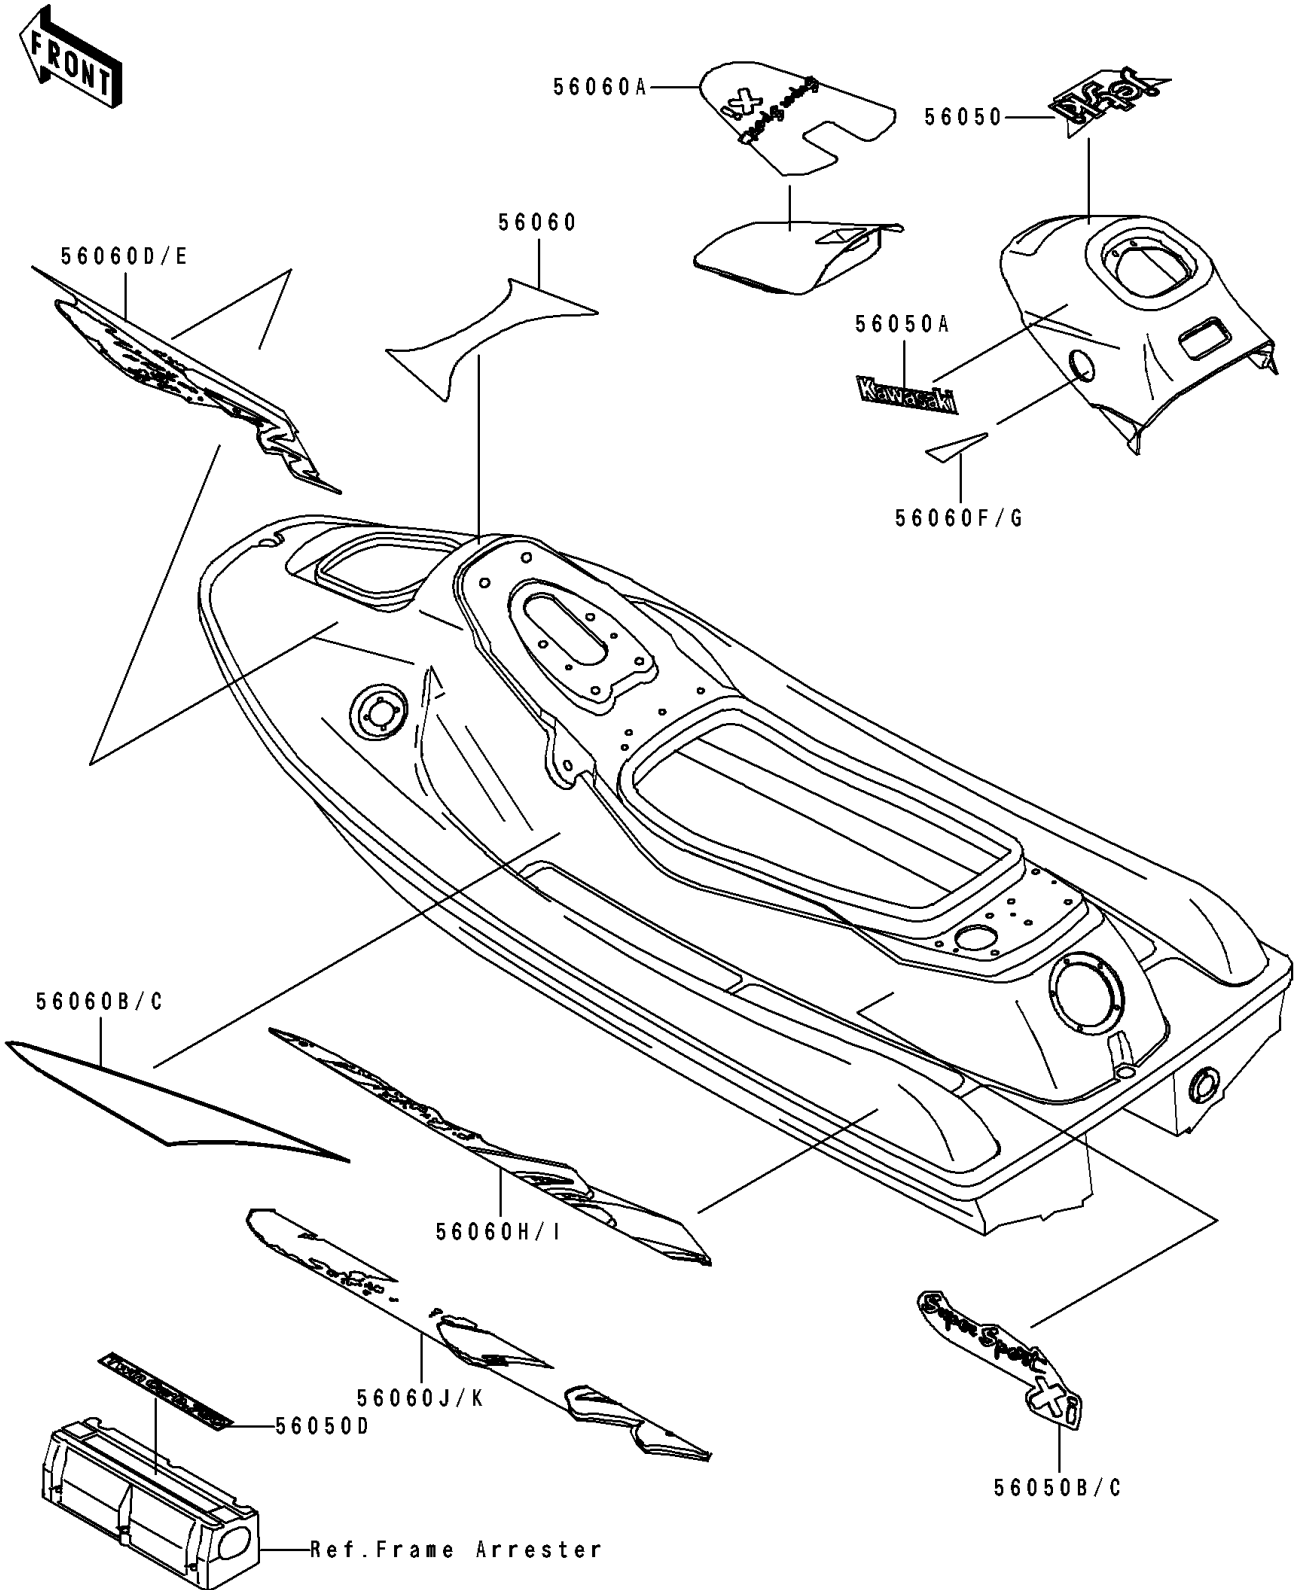

1993 Super Sport XI PARTS DIAGRAM

Decals(JH750-B1)

F3880

1993 Super Sport XI PARTS LIST

Decals(JH750-B1)

ITEM NAME	PART NUMBER	QUANTITY
MARK,HANDLE COVER,JET SKI (Ref # 56050)	56050-1980	1
MARK,HANDLE COVER,KAWASAKI (Ref # 56050A)	56050-1981	2
MARK,DECK,LH,SUPER SPORT XI (Ref # 56050B)	56050-1982	1
MARK,DECK,RH,SUPER SPORT XI (Ref # 56050C)	56050-1983	1
MARK,TWIN CARB-750 (Ref # 56050D)	56050-1986	1
PATTERN,DECK (Ref # 56060)	56060-1555	1
PATTERN,HATCH COVER (Ref # 56060A)	56060-1556	1
PATTERN,DECK,CNT,LH (Ref # 56060B)	56060-1557	1
PATTERN,DECK,CNT,RH (Ref # 56060C)	56060-1558	1
PATTERN,DECK,FR,LH (Ref # 56060D)	56060-1559	1
PATTERN,DECK,FR,RH (Ref # 56060E)	56060-1560	1
PATTERN,HANDLE COVER,LH (Ref # 56060F)	56060-1561	1
PATTERN,HANDLE COVER,RH (Ref # 56060G)	56060-1562	1
PATTERN,DECK,RR,LH (Ref # 56060H)	56060-1563	1
PATTERN,DECK,RR,RH (Ref # 56060I)	56060-1564	1
PATTERN,HULL,LH (Ref # 56060J)	56060-1565	1
PATTERN,HULL,RH (Ref # 56060K)	56060-1566	1