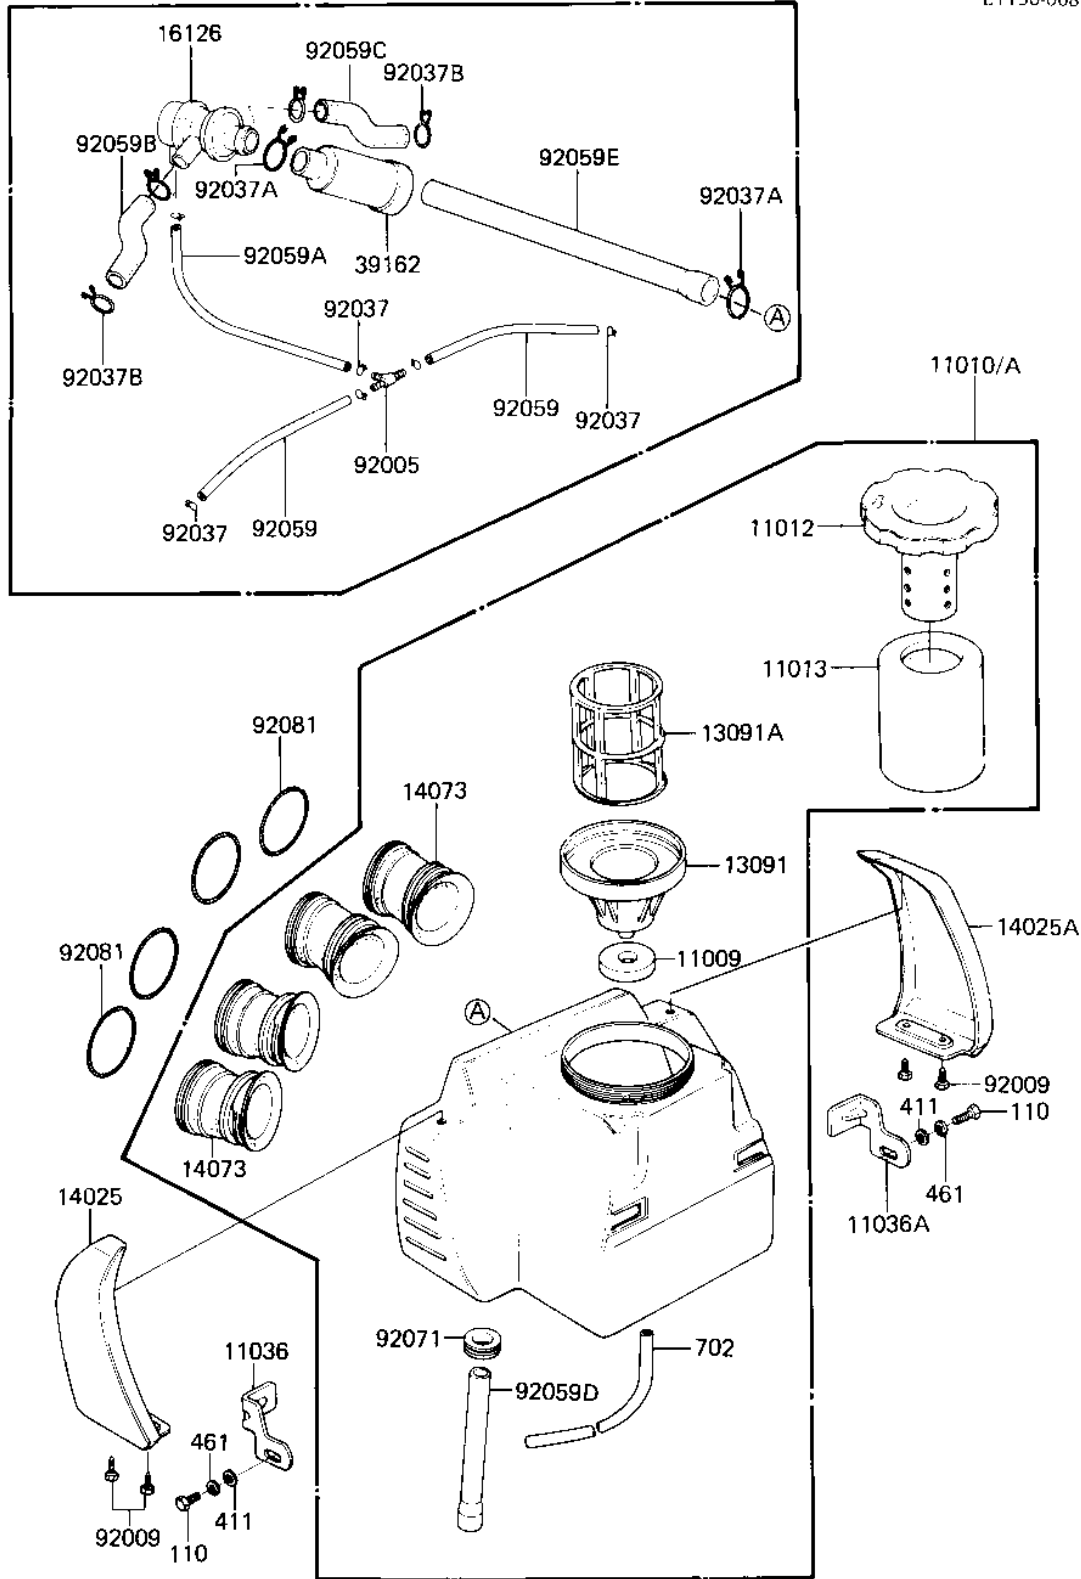

1983 LTD Shaft PARTS DIAGRAM

AIR CLEANER

E1130-0083

1983 LTD Shaft PARTS LIST

AIR CLEANER

ITEM NAME	PART NUMBER	QUANTITY
GASKET,HOLDER (Ref # 11009)	11039-003	1
FILTER-ASSY-AIR (Ref # 11010)	11010-1128	1
FILTER-ASSY-AIR (Canada) (Ref # 11010A)	11010-1129	1
CAP,AIR CLEANER (Ref # 11012)	11012-069	1
ELEMENT,AIR CLNR (Ref # 11013)	11013-1060	1
BRACKET-A,AIR FILTER, (Ref # 11036)	11036-1357	1
BRACKET-A,AIR FILTER, (Ref # 11036A)	11036-1401	1
HOLDER,INLET PIPE (Ref # 13091)	11033-006	1
HOLDER,ELEMENT (Ref # 13091A)	13091-1147	1
COVER,AIR FILTER,LH,C (Ref # 14025)	14025-1582	1
COVER,AIR FILTER,RH,C (Ref # 14025A)	14025-1583	1
INLET DUCT (Ref # 14073)	14073-1032	4
VALVE ASSY,AIR SWITCH (Ref # 16126)	16126-1005	1
SILENCER (Ref # 39162)	39162-1003	1
FITTING,TUBE (Ref # 92005)	92005-1017	1
SCREW,TAPPING,5X12 (Ref # 92009)	92009-1144	4
CLAMP-PIPE (Ref # 92037)	92037-072	6
CLAMP (Ref # 92037A)	92037-1076	2
CLAMP,BREATHER TUBE (Ref # 92037B)	92037-213	4
TUBE,VACUUM,LONG (Ref # 92059)	92059-1162	2
TUBE,4X9X290 (Ref # 92059A)	92059-1043	1
TUBE (Ref # 92059B)	92059-1065	1
TUBE (Ref # 92059C)	92059-1066	1
TUBE,11X26X135 (Ref # 92059D)	92059-1137	1
TUBE,14X20X290 (Ref # 92059E)	92059-1138	1
GROMMET (Ref # 92071)	92071-1027	1
SPRING,COIL,BLACK (Ref # 92081)	92081-1457	4
BOLT HEX HEAD 6X12 (Ref # 110)	110B0612	2
WASHER PLAIN 6MM (Ref # 411)	411B0600	2

1983 LTD Shaft PARTS LIST

AIR CLEANER

ITEM NAME	PART NUMBER	QUANTITY
WASHER SPRING 6MM (Ref # 461)	461F0600	2
TUBE-RUBBER,6X200 (Ref # 702)	702A06200	1