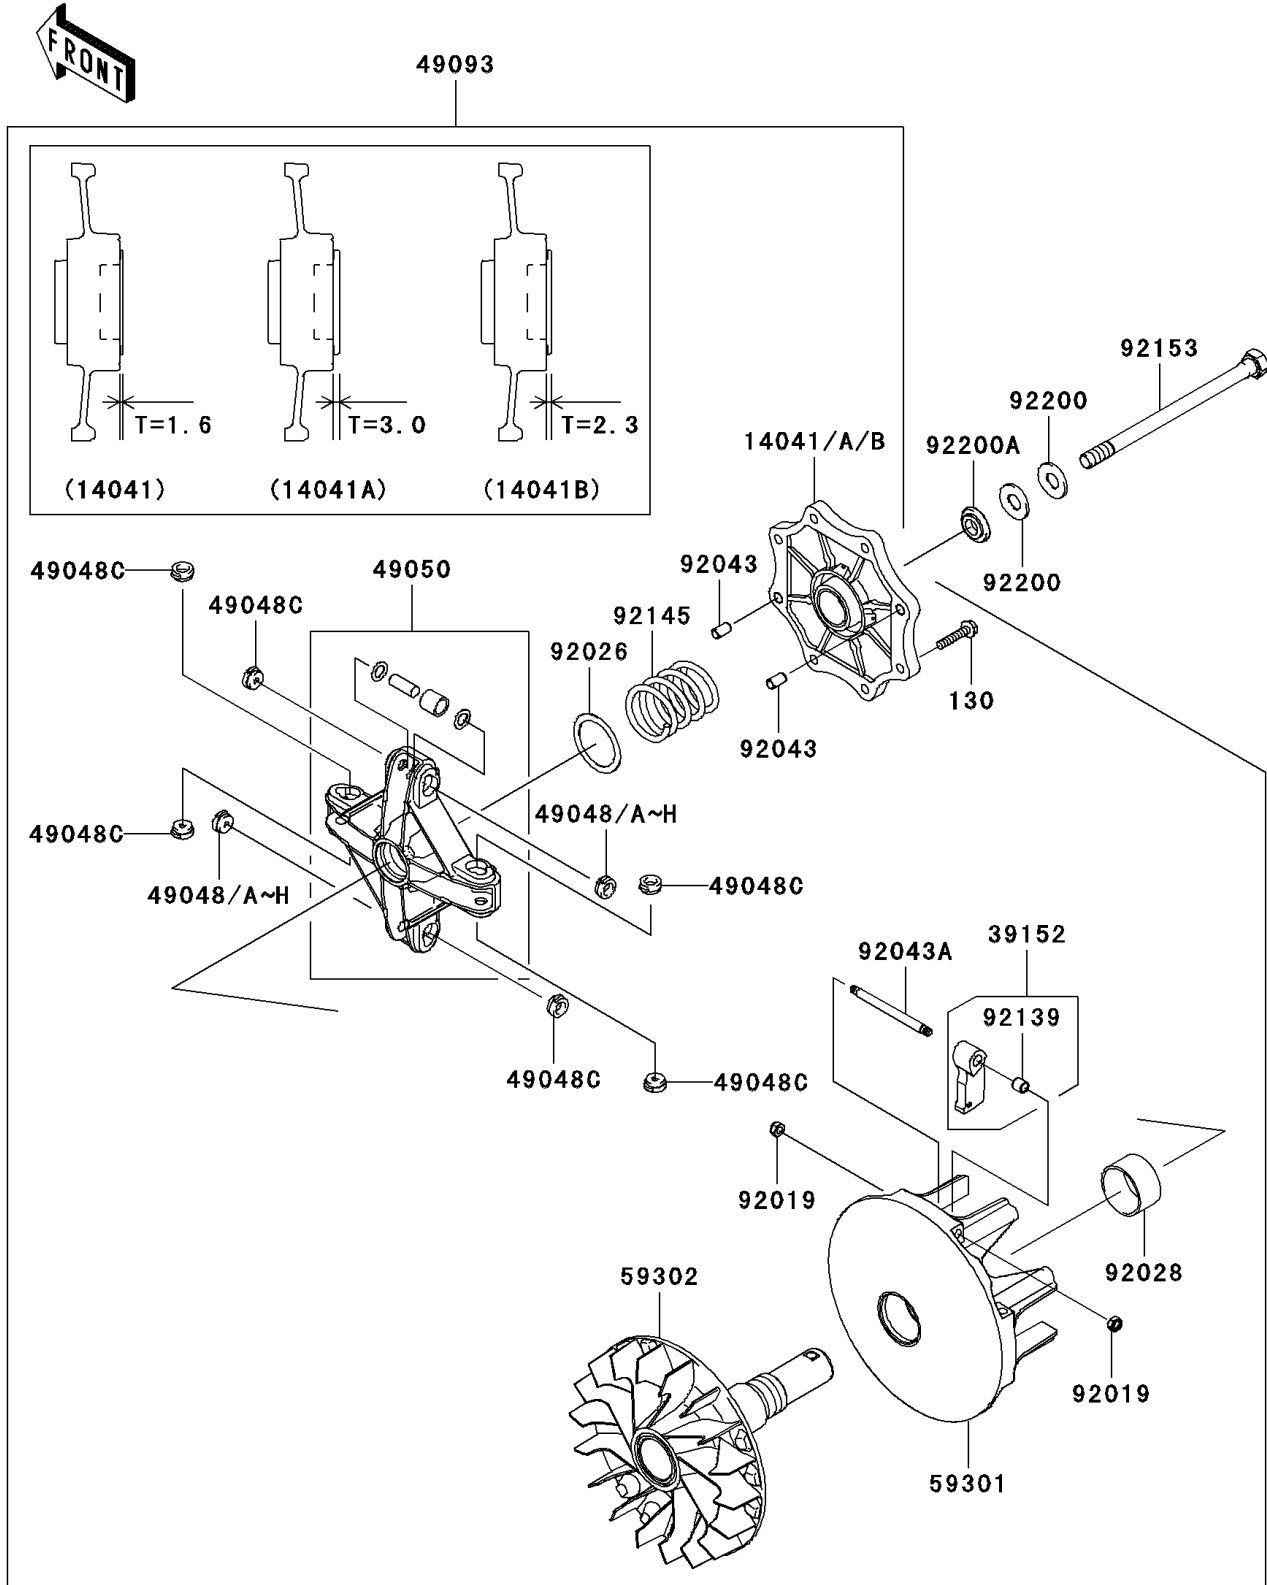

2008 Teryx[®] 750 4x4 NRA OUTDOORS[™] PARTS DIAGRAM

Drive Converter

E1391

2008 Teryx® 750 4x4 NRA OUTDOORS™ PARTS LIST

Drive Converter

ITEM NAME	PART NUMBER	QUANTITY
BOLT-FLANGED,6X30 (Ref # 130)	130CA0630	8
COVER-COMP,RED (Ref # 14041)	14041-1159	AR
COVER-COMP,BLUE (Ref # 14041A)	14041-1160	AR
COVER-COMP,STD (Ref # 14041B)	14041-1161	AR
WEIGHT-RAMP (Ref # 39152)	39152-0026	4
SHOE,T=7.2 (Ref # 49048)	49048-1087	AR
SHOE,T=7.3 (Ref # 49048A)	49048-1088	AR
SHOE,T=7.4 (Ref # 49048B)	49048-1089	AR
SHOE,T=7.5 (Ref # 49048C)	49048-1090	8
SHOE,T=7.6 (Ref # 49048D)	49048-1091	AR
SHOE,T=7.7 (Ref # 49048E)	49048-1092	AR
SHOE,T=7.8 (Ref # 49048F)	49048-1093	AR
SHOE,T=7.9 (Ref # 49048G)	49048-1094	AR
SHOE,T=8.0 (Ref # 49048H)	49048-1095	AR
SPIDER (Ref # 49050)	49050-0016	1
CONVERTER-ASSY-DRIVE (Ref # 49093)	49093-0020	1
SHEAVE-MOVABLE (Ref # 59301)	59301-0007	1
SHEAVE-COMP (Ref # 59302)	59302-0021	1
NUT,LOCK,6MM (Ref # 92019)	92019-008	8
SPACER,39X49.5X1.0 (Ref # 92026)	92026-1603	1
BUSHING (Ref # 92028)	92028-1975	1
PIN,6.2X8X14 (Ref # 92043)	92043-1263	2
PIN (Ref # 92043A)	92043-1688	4
BUSHING (Ref # 92139)	92139-0215	4
SPRING (Ref # 92145)	92145-1465	1
BOLT,12X180 (Ref # 92153)	92153-1726	1
WASHER,SPRING (Ref # 92200)	92200-1504	2
WASHER (Ref # 92200A)	92200-1634	1