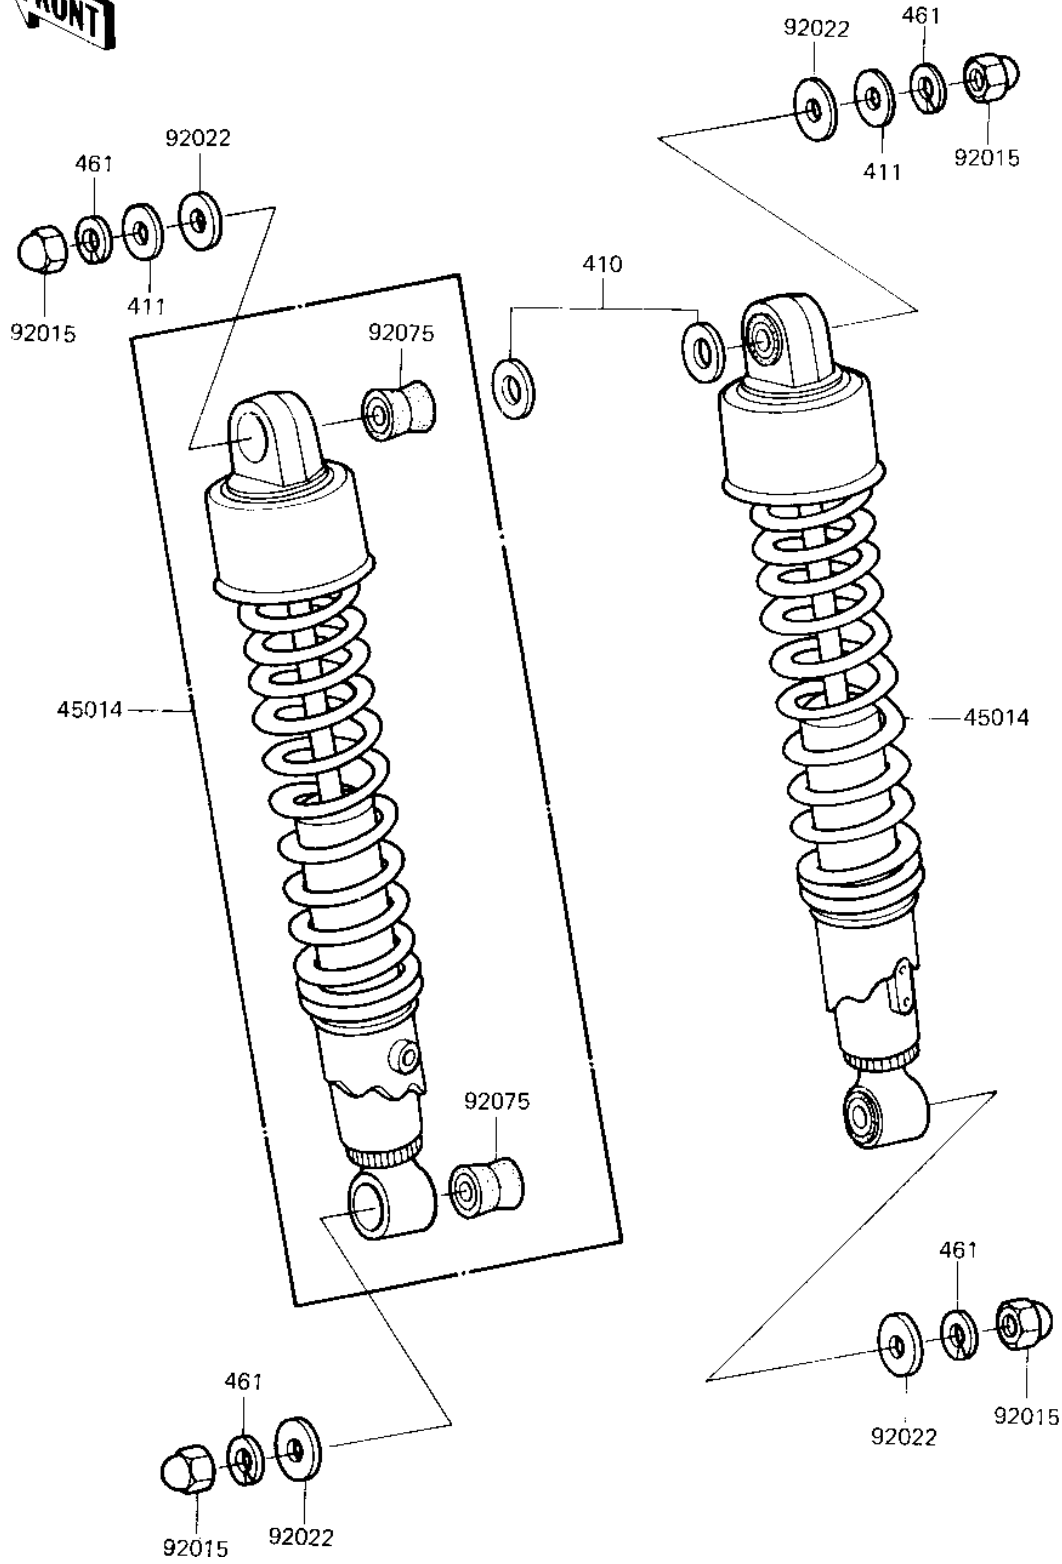

1983 LTD Shaft PARTS DIAGRAM

SHOCK ABSORBERS

F2150-0027

1983 LTD Shaft PARTS LIST

SHOCK ABSORBERS

ITEM NAME	PART NUMBER	QUANTITY
SHOCKABSORBER,RR (Ref # 45014)	45014-1203	2
NUT SHOCK ABSORBER (Ref # 92015)	92020-003	4
WASHER,10.5X30X2.3 (Ref # 92022)	92022-1193	4
DAMPER,SHOCKABSORBER (Ref # 92075)	92075-1387	4
WASHER PLAIN 14MM (Ref # 410)	410B1400	2
WASHER PLAIN 10MM (Ref # 411)	411B1000	2
WASHER SPRING 10MM (Ref # 461)	461F1000	4