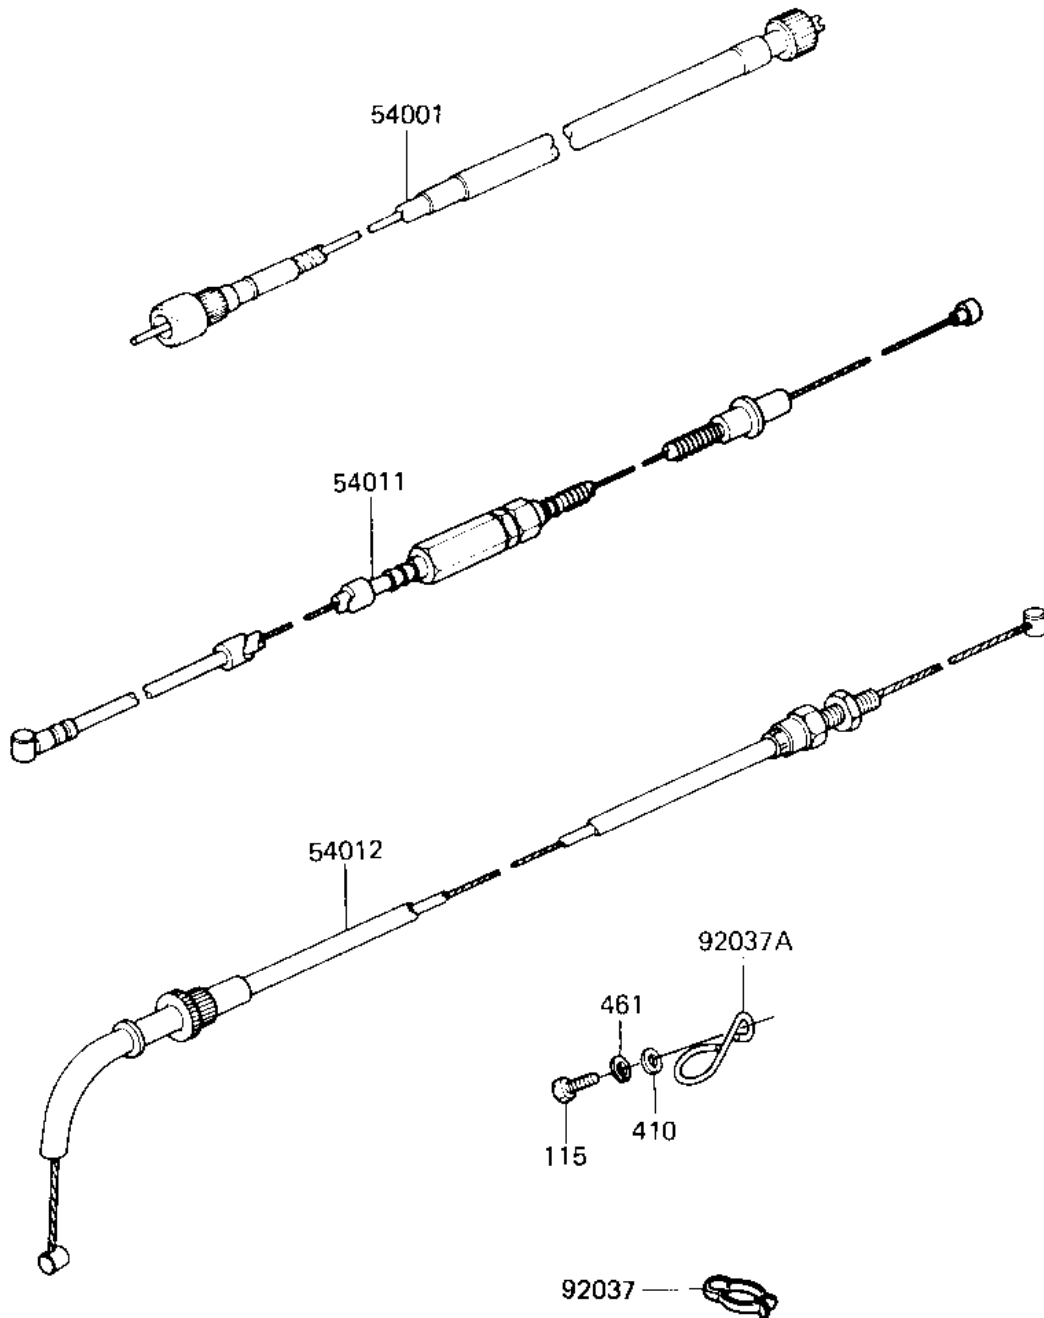

1983 LTD Shaft PARTS DIAGRAM

CABLES

F2540-0125

1983 LTD Shaft PARTS LIST

CABLES

ITEM NAME	PART NUMBER	QUANTITY
CABLE,SPEEDOMETER (Ref # 54001)	54001-1029	1
CABLE-CLUTCH (Ref # 54011)	54011-1119	1
CABLE-THROTTLE (Ref # 54012)	54012-1113	1
CLAMP,CABLE (Ref # 92037)	92037-093	1
CLAM,CABLE (Ref # 92037A)	92037-1064	1
BOLT-SMALL,8X16,BLACK (Ref # 115)	115C0816	1
WASHER,PLAIN,8MM (Ref # 410)	92022-1554	1
WASHER-SPRING,8MM,BLA (Ref # 461)	461K0800	1