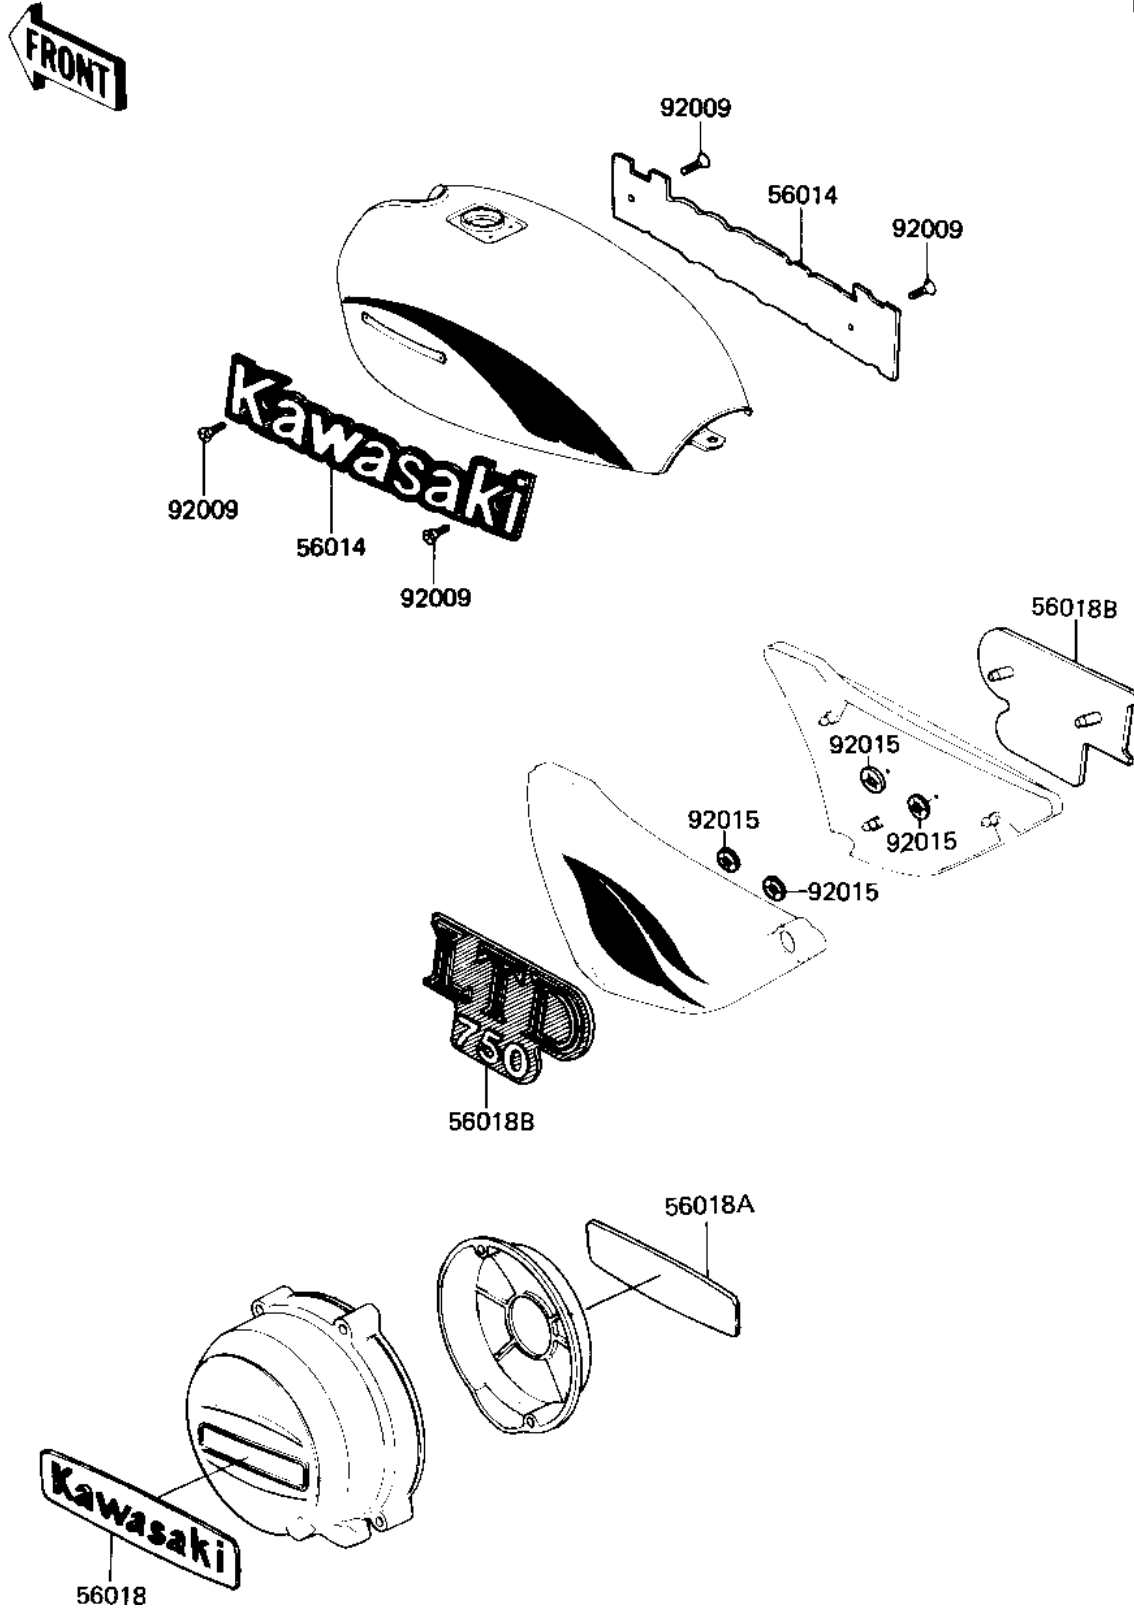

1983 LTD Shaft PARTS DIAGRAM

LABELS

F2860-0181

1983 LTD Shaft PARTS LIST

LABELS

ITEM NAME	PART NUMBER	QUANTITY
EMBLEM,FUEL TANK (Ref # 56014)	56014-1043	2
MARK,GENERATOR COVER (Ref # 56018)	56018-1291	1
MARK,GOVERNOR CAP (Ref # 56018A)	56018-1292	1
MARK,SIDE COVER (Ref # 56018B)	56018-1376	2
SCREW-CSK-CROS (Ref # 92009)	221C0306	4
NUT,LOCK,3MM (Ref # 92015)	92018-005	4