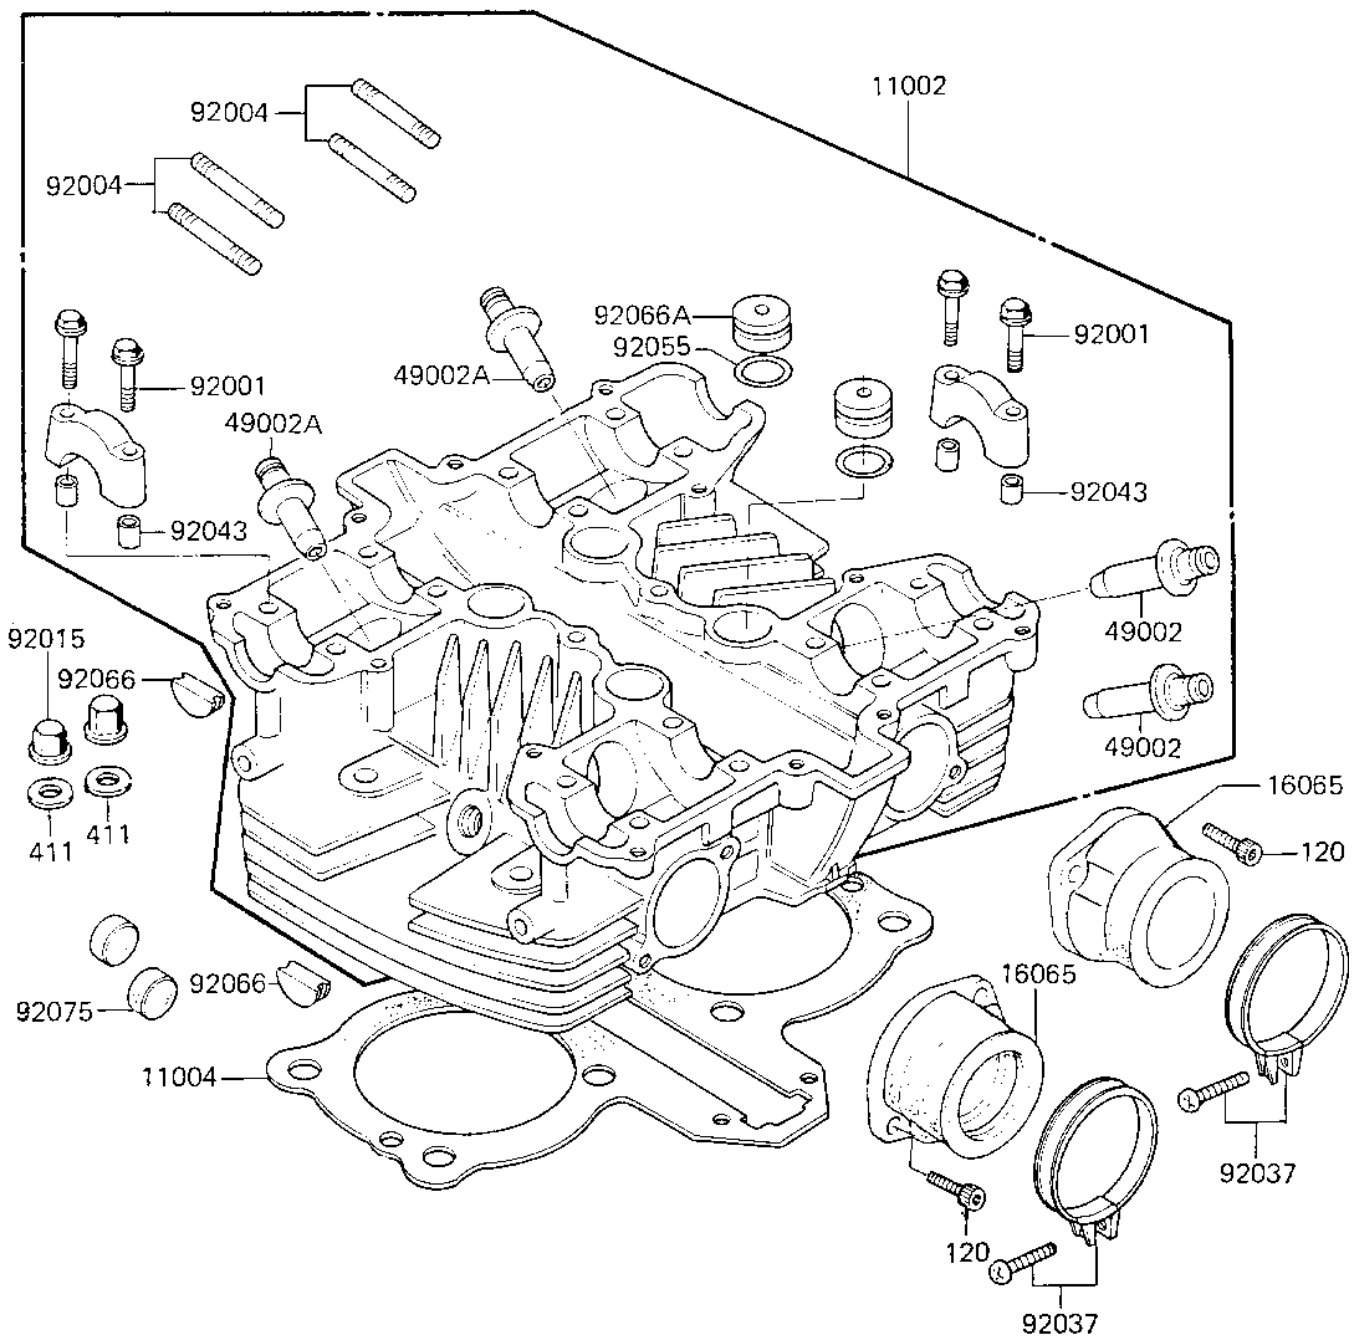

1983 LTD Belt PARTS DIAGRAM

CYLINDER HEAD

E1111-0112

1983 LTD Belt PARTS LIST

CYLINDER HEAD

ITEM NAME	PART NUMBER	QUANTITY
CYLINDER HEAD (Ref # 11002)	11002-1119	1
GASKET,CYLINDER HEAD (Ref # 11004)	11004-1055	1
HOLDER-CARBURETOR (Ref # 16065)	16065-1046	2
GUIDE,INLET VALVE (Ref # 49002)	12013-007	2
GUIDE,EXHAUST VALVE (Ref # 49002A)	12013-011	2
BOLT,HEX HEAD,6X45 (Ref # 92001)	92003-092	16
STUD,8MM (Ref # 92004)	92004-058	4
NUT,CYLINDER HEAD (Ref # 92015)	92015-076	8
CLAMP,53M/M (Ref # 92037)	92037-201	2
PIN-DOWEL (Ref # 92043)	92042-007	16
"O" RING (Ref # 92055)	92055-095	4
PLUG,CAM SHAFT (Ref # 92066)	92066-047	4
PLUG,CYLINDER HEAD (Ref # 92066A)	92066-052	4
DAMPER RUBBER-CYL-HD (Ref # 92075)	92075-109	4
BOLT-SOCKET,6X16,BLAC (Ref # 120)	120S0616	4
WASHER PLAIN 10MM (Ref # 411)	411B1000	8