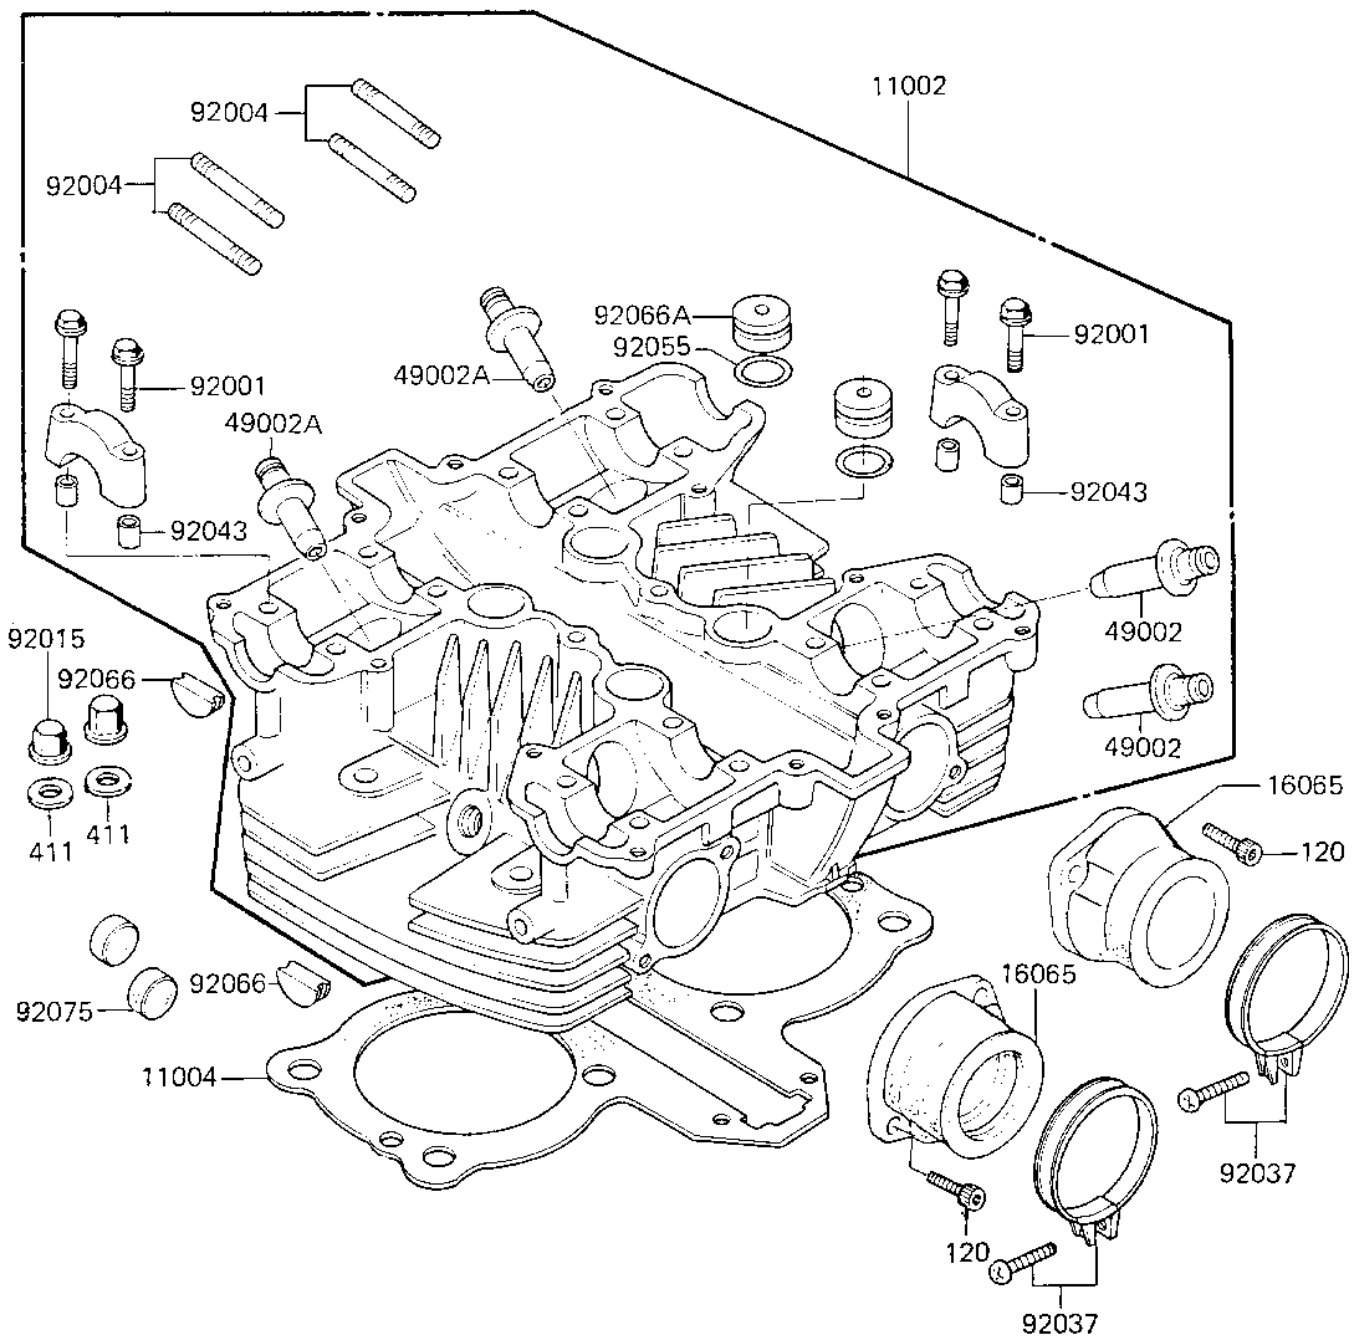

1984 KZ750-K2 (Canada Only) PARTS DIAGRAM

CYLINDER HEAD

E1111-0112

1984 KZ750-K2 (Canada Only) PARTS LIST

CYLINDER HEAD

ITEM NAME	PART NUMBER	QUANTITY
CYLINDER HEAD (Ref # 11002)	11002-1119	1
GASKET,CYLINDER HEAD (Ref # 11004)	11004-1055	1
HOLDER-CARBURETOR (Ref # 16065)	16065-1046	2
GUIDE,INLET VALVE (Ref # 49002)	12013-007	2
GUIDE,EXHAUST VALVE (Ref # 49002A)	12013-011	2
BOLT,HEX HEAD,6X45 (Ref # 92001)	92003-092	16
STUD,8MM (Ref # 92004)	92004-058	4
NUT,CYLINDER HEAD (Ref # 92015)	92015-076	8
CLAMP,53M/M (Ref # 92037)	92037-201	2
PIN-DOWEL (Ref # 92043)	92042-007	16
"O" RING (Ref # 92055)	92055-095	4
PLUG,CAM SHAFT (Ref # 92066)	92066-047	4
PLUG,CYLINDER HEAD (Ref # 92066A)	92066-052	4
DAMPER RUBBER-CYL-HD (Ref # 92075)	92075-109	4
BOLT-SOCKET,6X16,BLAC (Ref # 120)	120S0616	4
WASHER PLAIN 10MM (Ref # 411)	411B1000	8