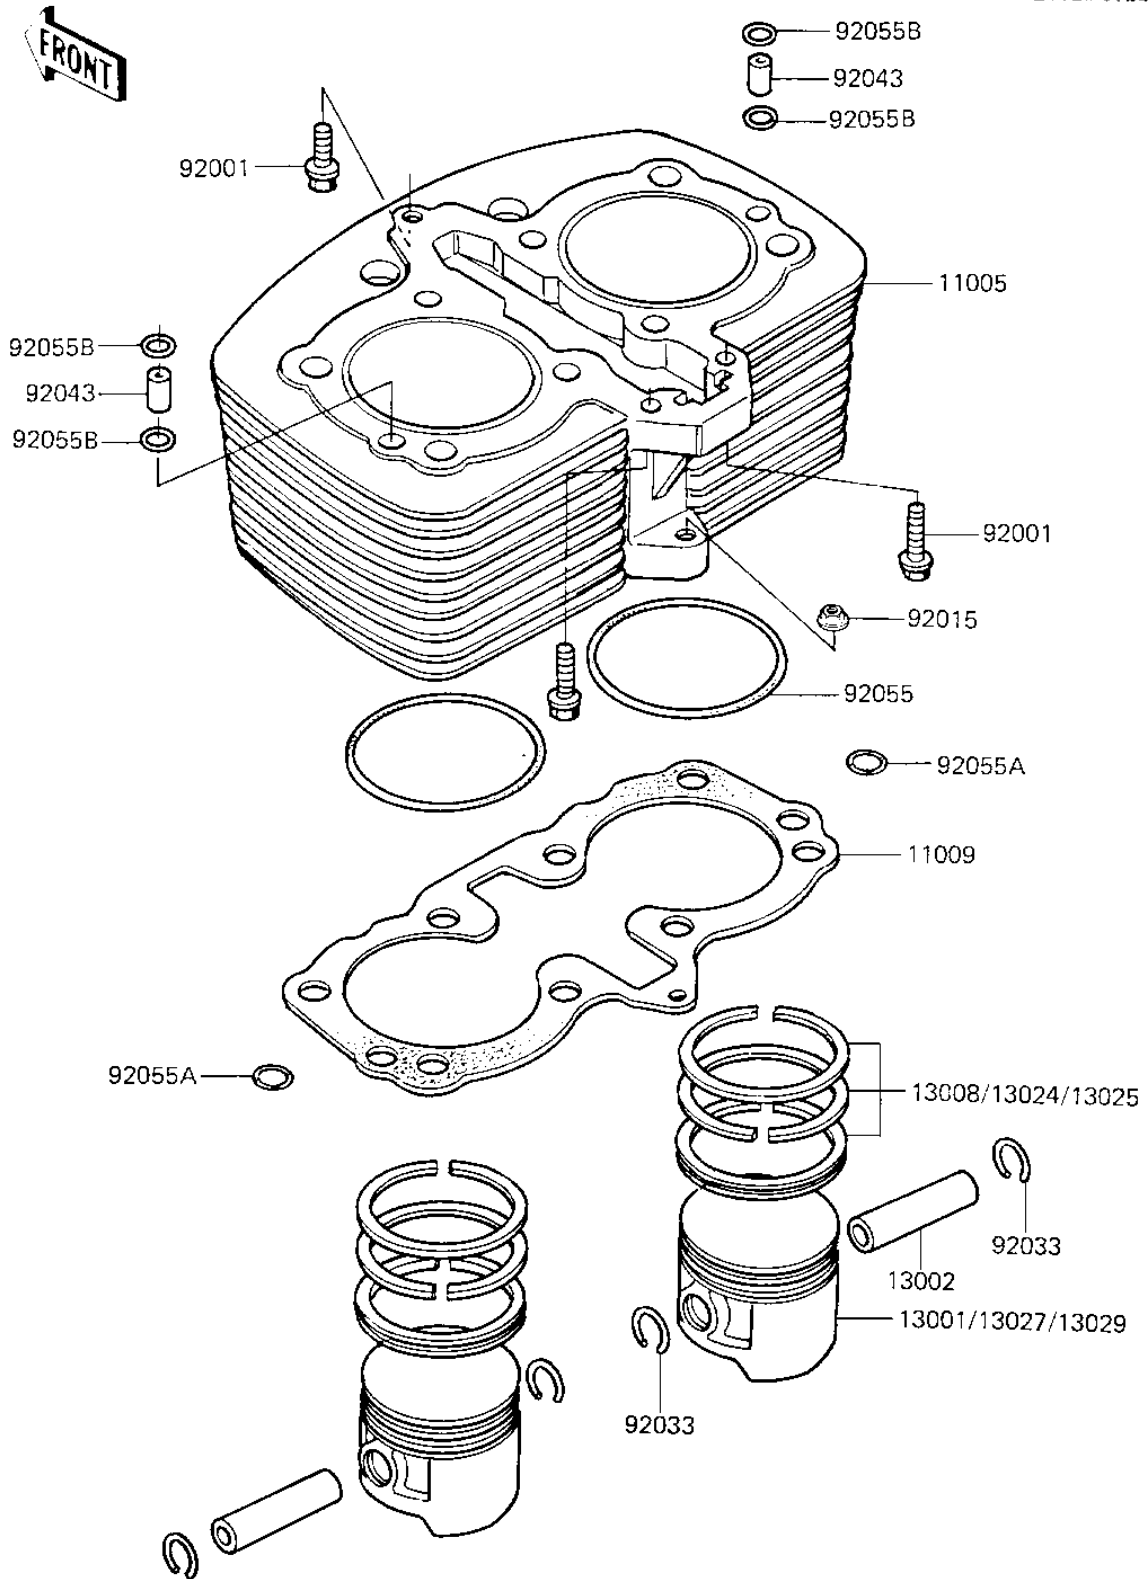

# 1984 KZ750-K2 (Canada Only) PARTS DIAGRAM

## CYLINDER/PISTONS

E1120-0022

## CYLINDER/PISTONS

ITEM NAME	PART NUMBER	QUANTITY
CYLINDER-ENGINE (Ref # 11005)	11005-1158	1
GASKET,CYLINDER BASE (Ref # 11009)	11009-042	1
PISTON,STD (Ref # 13001)	13001-1086	2
PIN-PISTON (Ref # 13002)	13002-031	2
RING SET,PISTON (Ref # 13008)	13008-055	2
RING SET,0.040'0.S (Ref # 13024)	13024-059	2
RING SET,0.020'0.S (Ref # 13025)	13025-059	2
PISTON,1.00 O/S (Ref # 13027)	13027-1038	2
PISTON,0.50 O/S (Ref # 13029)	13029-1039	2
BOLT, HEX HEAD, 6X34 (Ref # 92001)	92003-159	3
NUT-6MM (Ref # 92015)	92015-1078	1
CIRCLIP PISTON PIN (Ref # 92033)	92036-008	4
PIN,DOWEL (Ref # 92043)	92042-039	2
"O" RING (Ref # 92055)	92055-081	2
"O" RING (Ref # 92055A)	92055-093	2
"O" RING (Ref # 92055B)	92055-094	4