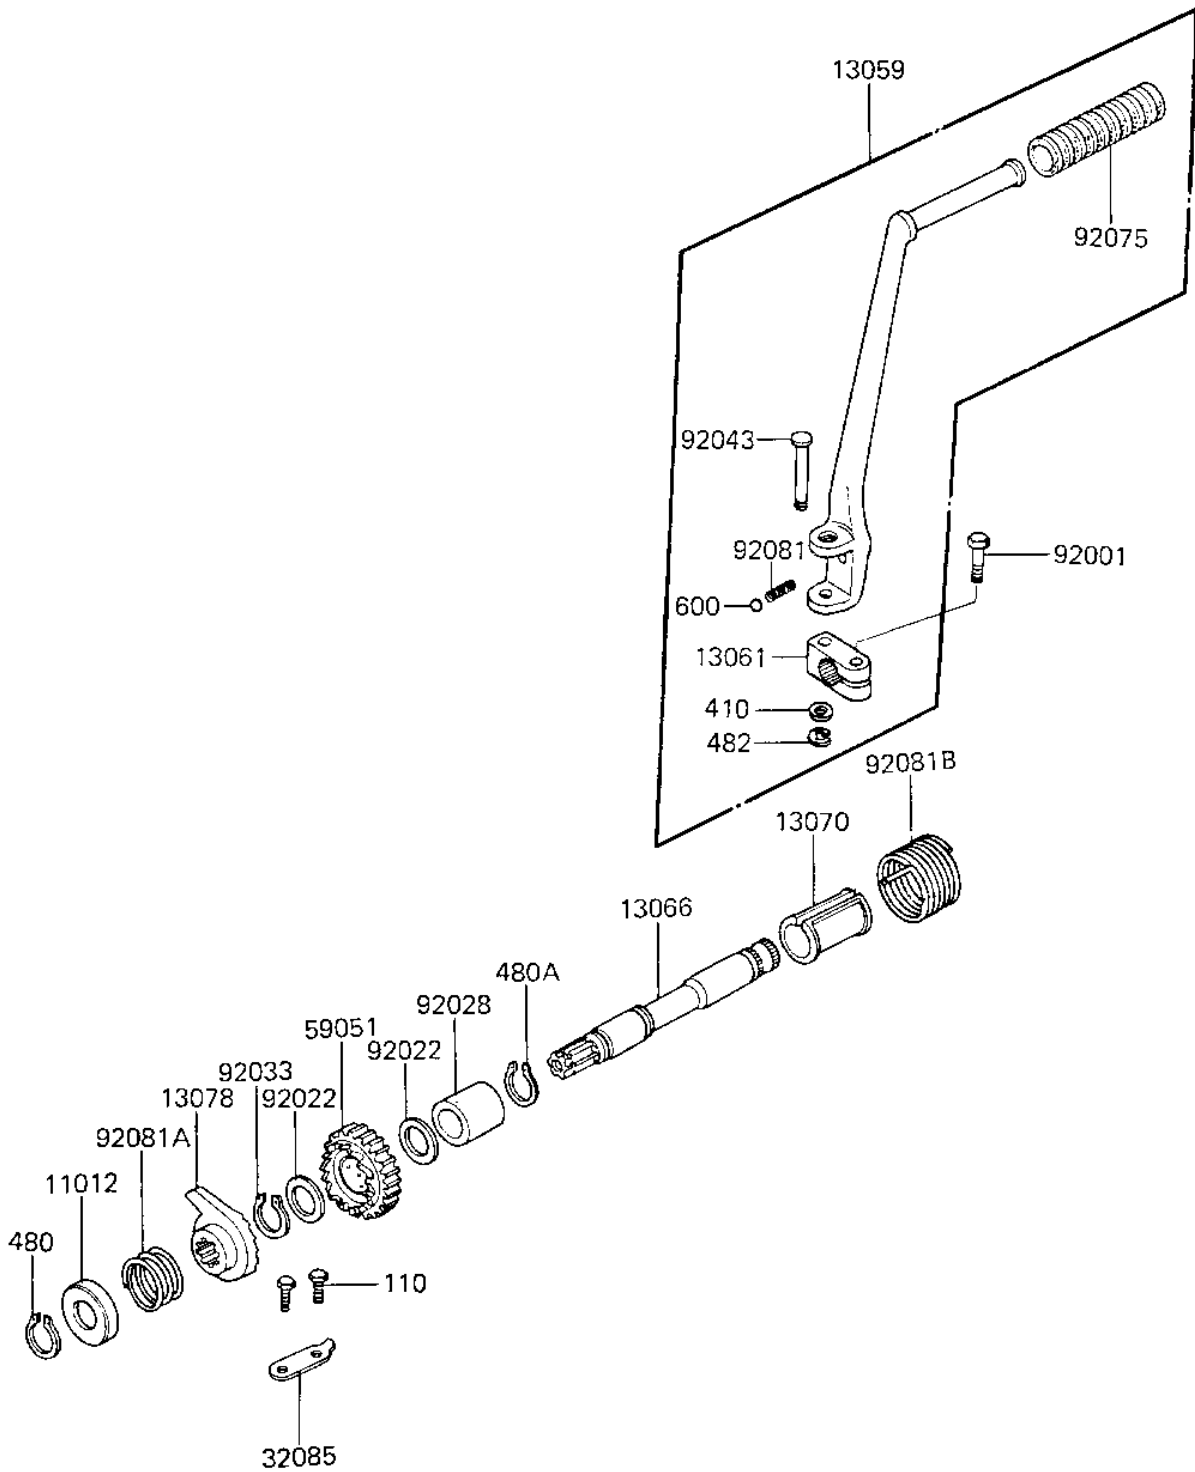

# 1984 KZ750-K2 (Canada Only) PARTS DIAGRAM

## KICKSTARTER MECHANISM

E1340-0014

**FRONT**

## KICKSTARTER MECHANISM

| ITEM NAME                         | PART NUMBER | QUANTITY |
|-----------------------------------|-------------|----------|
| CAP,KICKSTARTER (Ref # 11012)     | 92102-008   | 1        |
| PEDAL ASSY,KICK (Ref # 13059)     | 13058-061   | 1        |
| BOSS-KICK PEDAL (Ref # 13061)     | 13061-010   | 1        |
| SHAFT,KICKSTARTER (Ref # 13066)   | 13066-1004  | 1        |
| GUID,KICK SPRING (Ref # 13070)    | 13070-1008  | 1        |
| RATCHET,KICK SHAFT (Ref # 13078)  | 13078-011   | 1        |
| STOPPER,KICKSTARTER (Ref # 32085) | 13072-012   | 1        |
| GEAR,KICKSTARTER (Ref # 59051)    | 59051-1005  | 1        |
| BOLT-KICK PEDAL (Ref # 92001)     | 92001-110   | 1        |
| WASHER,PLAIN,22MM (Ref # 92022)   | 92022-207   | 2        |
| COLLAR,KICKSHAFT (Ref # 92028)    | 92028-126   | 1        |
| CIRCLIP,25MM (Ref # 92033)        | 92033-025   | 1        |
| PIN-KICK PEDAL (Ref # 92043)      | 92043-081   | 1        |
| RUBBER KICK PEDAL (Ref # 92075)   | 13063-004   | 1        |
| SPRING KICK PEDAL (Ref # 92081)   | 92081-020   | 1        |
| SPRING RATCHET (Ref # 92081A)     | 92081-104   | 1        |
| SPRING,KICKSTARTER (Ref # 92081B) | 92082-004   | 1        |
| BOLT-UPSET (Ref # 110)            | 112G0614    | 2        |
| WASHER PLAIN 8MM (Ref # 410)      | 410B0800    | 1        |
| CIRCLIP,19MM (Ref # 480)          | 480J1900    | 1        |
| CIRCLIP,22MM (Ref # 480A)         | 480J2200    | 1        |
| CIRCLIP 5MM (Ref # 482)           | 482K5000    | 1        |
| BALL STEEL 1/4' (Ref # 600)       | 600A0800    | 1        |