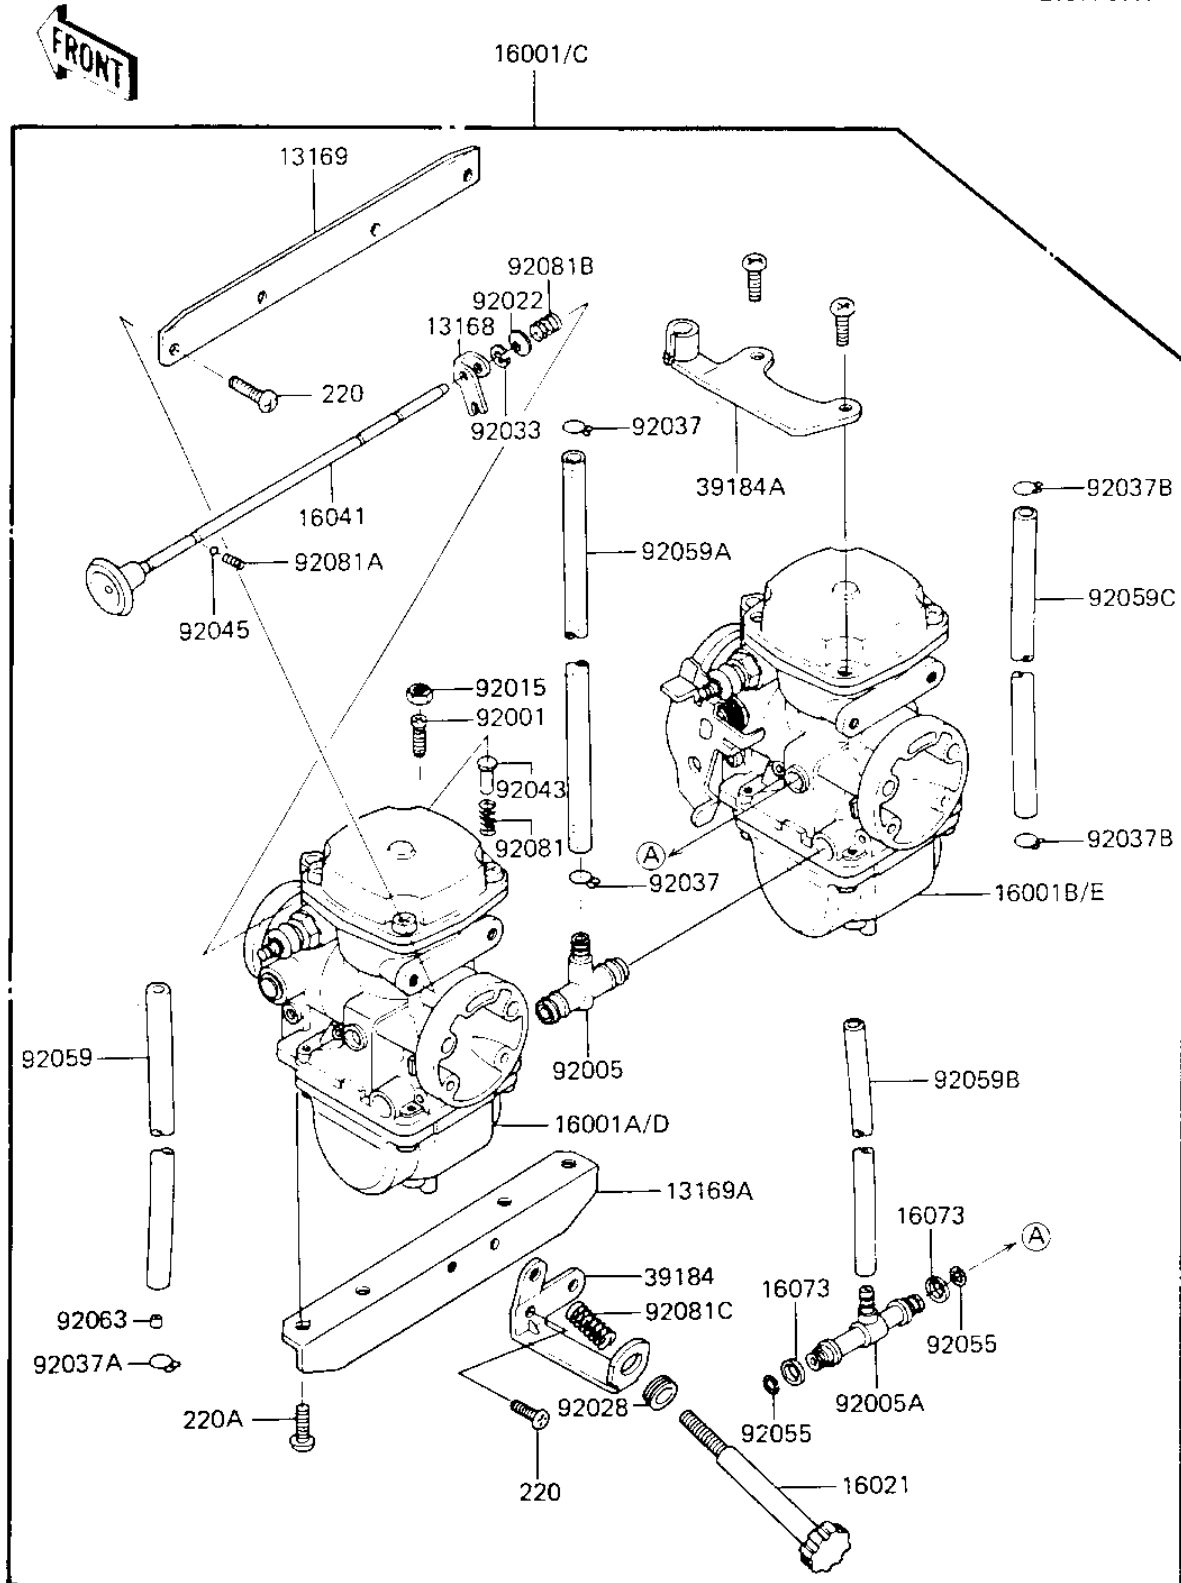

1983 LTD Belt PARTS DIAGRAM

CARBURETOR ASSY

E1611-0111

1983 LTD Belt PARTS LIST

CARBURETOR ASSY

ITEM NAME	PART NUMBER	QUANTITY
LEVER,CHOCK (Ref # 13168)	13168-1091	2
PLATE (Ref # 13169)	13169-1466	1
UNAVAILABLE IN PRICE BOOK (Ref # 13169A)	16001-1467	1
CARBURETOR (Ref # 16001)	16001-1769	1
CARBURETOR,LH (Ref # 16001A)	16001-1770	1
CARBURETOR,RH (Ref # 16001B)	16001-1771	1
CARBURETOR (Canada) (Ref # 16001C)	16001-1774	1
CARBURETOR,LH (Canada) (Ref # 16001D)	16001-1775	1
CARBURETOR,RH (Canada) (Ref # 16001E)	16001-1776	1
SCREW-THROTTLE STOP (Ref # 16021)	16021-1035	1
SHAFT-CARBURETOR (Ref # 16041)	16041-1025	1
INSULATOR (Ref # 16073)	16073-1013	2
BRACKET-ASSY,IDLING A (Ref # 39184)	39184-1007	1
BRACKET-ASSY (Ref # 39184A)	39184-1010	1
BOLT,ADJUSTING (Ref # 92001)	92001-1447	1
FITTING (Ref # 92005)	92005-1046	1
FITTING (Ref # 92005A)	92005-1047	1
NUT,THROTTLE VLV ADST (Ref # 92015)	92015-1119	1
WASHER,SPRING (Ref # 92022)	92022-1255	2
BUSHING (Ref # 92028)	92028-1071	1
RING-SNAP,E (Ref # 92033)	92033-1066	2
CLAMP,HOSE (Ref # 92037)	92037-1184	2
CLAMP,TUBE (Canada) (Ref # 92037A)	92037-1235	1
CLAMP,BREATHER HOSE (Ref # 92037B)	92037-174	2
PIN,THROTTLE VALVE (Ref # 92043)	92043-1079	1
BALL,STEEL,1/8" (Ref # 92045)	600A0400	2
"O" RING (Ref # 92055)	92055-510	2
HOSE,AIR VENT,4.5X250 (Ref # 92059)	92059-1096	1
TUBE,7.5X12.5X250 (Ref # 92059A)	92059-1187	1

1983 LTD Belt PARTS LIST

CARBURETOR ASSY

ITEM NAME	PART NUMBER	QUANTITY
TUBE (Ref # 92059B)	92059-1206	1
TUBE,5X9X250 (Canada) (Ref # 92059C)	92059-1207	1
JET-MAIN (Canada) (Ref # 92063)	92063-1097	1
SPRING,THROTTLE VALVE (Ref # 92081)	92081-1259	1
SPRING,FAST IDLE SHFT (Ref # 92081A)	92081-1260	2
SPRING,CHOCK SHAFT (Ref # 92081B)	92081-1364	2
SPRING (Ref # 92081C)	92081-1417	1
SCREW PAN HEAD 5X8 (Ref # 220)	220B0508	5
SCREW PAN HEAD 6X14 (Ref # 220A)	220B0614	4