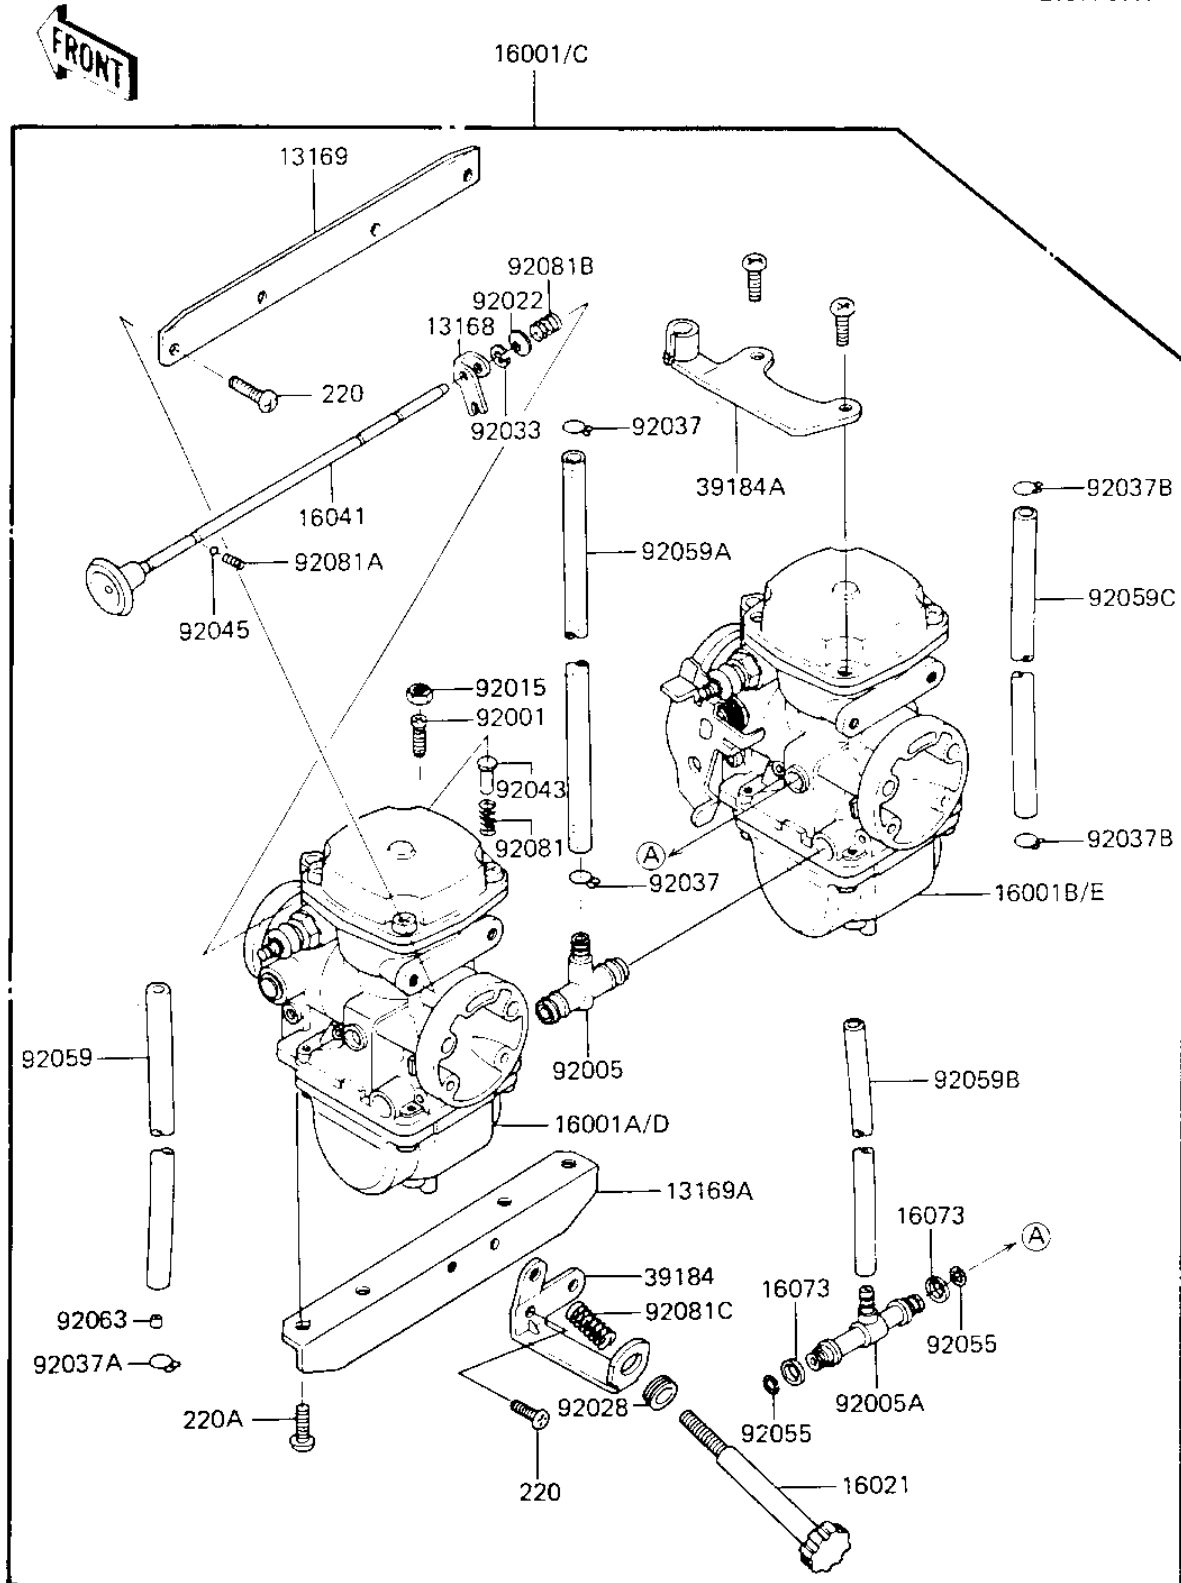

1984 KZ750-K2 (Canada Only) PARTS DIAGRAM

CARBURETOR ASSY

E1611-0111

1984 KZ750-K2 (Canada Only) PARTS LIST

CARBURETOR ASSY

ITEM NAME	PART NUMBER	QUANTITY
LEVER,CHOCK (Ref # 13168)	13168-1091	2
PLATE (Ref # 13169)	13169-1466	1
UNAVAILABLE IN PRICE BOOK (Ref # 13169A)	16001-1467	1
CARBURETOR (Canada) (Ref # 16001C)	16001-1774	1
CARBURETOR,LH (Canada) (Ref # 16001D)	16001-1775	1
CARBURETOR,RH (Canada) (Ref # 16001E)	16001-1776	1
SCREW-THROTTLE STOP (Ref # 16021)	16021-1035	1
SHAFT-CARBURETOR (Ref # 16041)	16041-1025	1
INSULATOR (Ref # 16073)	16073-1013	2
BRACKET-ASSY,IDLING A (Ref # 39184)	39184-1007	1
BRACKET-ASSY (Ref # 39184A)	39184-1010	1
BOLT,ADJUSTING (Ref # 92001)	92001-1447	1
FITTING (Ref # 92005)	92005-1046	1
FITTING (Ref # 92005A)	92005-1047	1
NUT,THROTTLE VLV ADST (Ref # 92015)	92015-1119	1
WASHER,SPRING (Ref # 92022)	92022-1255	2
BUSHING (Ref # 92028)	92028-1071	1
RING-SNAP,E (Ref # 92033)	92033-1066	2
CLAMP,HOSE (Ref # 92037)	92037-1184	2
CLAMP,TUBE (Canada) (Ref # 92037A)	92037-1235	1
CLAMP,BREATHER HOSE (Ref # 92037B)	92037-174	2
PIN,THROTTLE VALVE (Ref # 92043)	92043-1079	1
BALL,STEEL,1/8" (Ref # 92045)	600A0400	2
"O" RING (Ref # 92055)	92055-510	2
HOSE,AIR VENT,4.5X250 (Ref # 92059)	92059-1096	1
TUBE,7.5X12.5X250 (Ref # 92059A)	92059-1187	1
TUBE (Ref # 92059B)	92059-1206	1
TUBE,5X9X250 (Canada) (Ref # 92059C)	92059-1207	1
JET-MAIN (Canada) (Ref # 92063)	92063-1097	1

1984 KZ750-K2 (Canada Only) PARTS LIST

CARBURETOR ASSY

ITEM NAME	PART NUMBER	QUANTITY
SPRING,THROTTLE VALVE (Ref # 92081)	92081-1259	1
SPRING,FAST IDLE SHFT (Ref # 92081A)	92081-1260	2
SPRING,CHOCK SHAFT (Ref # 92081B)	92081-1364	2
SPRING (Ref # 92081C)	92081-1417	1
SCREW PAN HEAD 5X8 (Ref # 220)	220B0508	5
SCREW PAN HEAD 6X14 (Ref # 220A)	220B0614	4