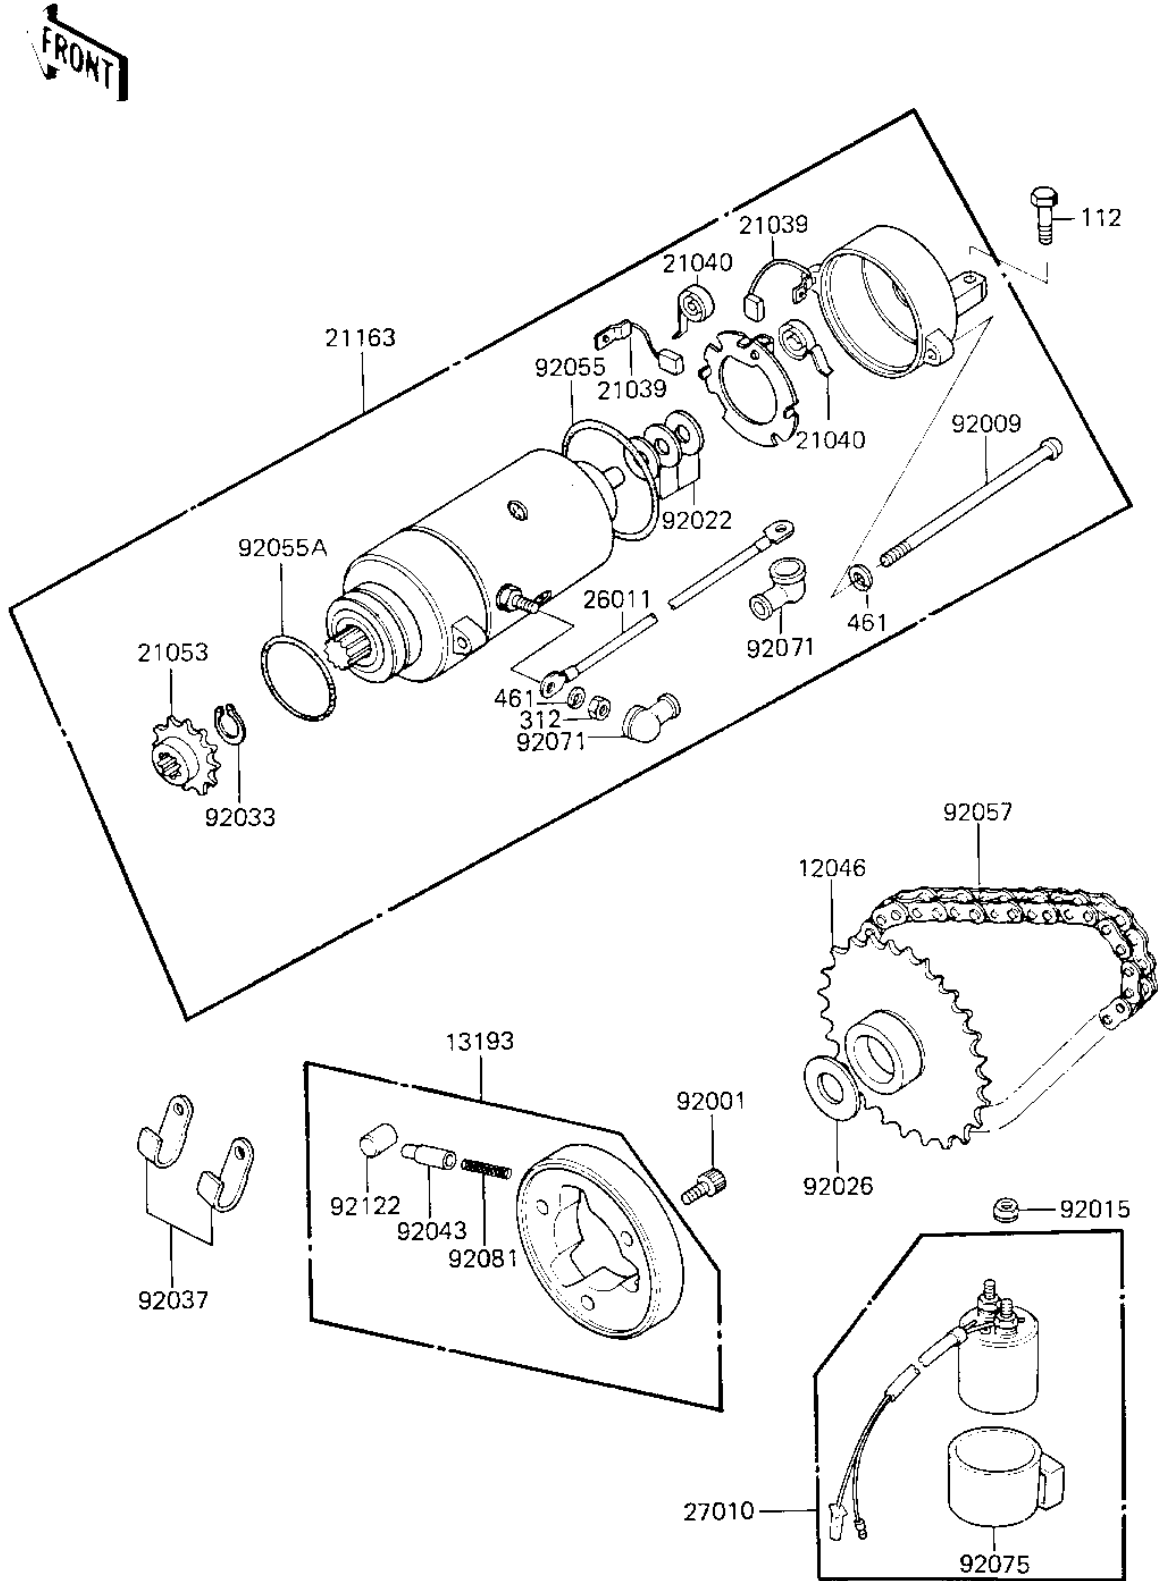

1984 KZ750-K2 (Canada Only) PARTS DIAGRAM

STARTER MOTOR/STARTER CLUTCH

E1840-0045

1984 KZ750-K2 (Canada Only) PARTS LIST

STARTER MOTOR/STARTER CLUTCH

ITEM NAME	PART NUMBER	QUANTITY
GEAR,STARTER CLUTCH (Ref # 12046)	21170-003	1
CLUTCH ASSY,STARTER (Ref # 13193)	13193-1001	1
CARBON BRUSH (Ref # 21039)	21039-003	2
SPRING,CARBON BRUSH (Ref # 21040)	21040-003	2
SPROCKET,STARTER MOT (Ref # 21053)	21053-003	1
STARTER ELECTRIC (Ref # 21163)	21163-1020	1
WIRE,STARTER MOTOR LD (Ref # 26011)	26010-045	1
SWITCH ASSY,MAGNETIC (Ref # 27010)	21164-005	1
BOLT (Ref # 92001)	120P0816	3
SCREW,PAN HEAD,6X120 (Ref # 92009)	21099-005	2
NUT,LOCK 6MM (Ref # 92015)	92017-014	2
WASHER,THRUST,0.2T (Ref # 92022)	21025-011	3
SPACER,25X40X1 (Ref # 92026)	92026-1004	1
CIRCLIP (Ref # 92033)	92033-034	1
CLAMP,WIRING HARNESS (Ref # 92037)	21126-008	2
PIN (Ref # 92043)	92043-087	3
"0" RING,STARTING MTR (Ref # 92055)	21027-003	1
"0" RING,40M/M (Ref # 92055A)	21027-008	1
CHAIN,DYNAMO (Ref # 92057)	21070-010	1
GROMMET,CORD (Ref # 92071)	21017-017	2
DAMPER MAG SWITCH SHK (Ref # 92075)	21064-002	1
SPRING (Ref # 92081)	92081-110	3
ROLLER (Ref # 92122)	92122-004	3
BOLT-UPSET (Ref # 112)	112G0625	2
NUT 6MM (Ref # 312)	312B0600	2
WASHER SPRING 6MM (Ref # 461)	461F0600	4