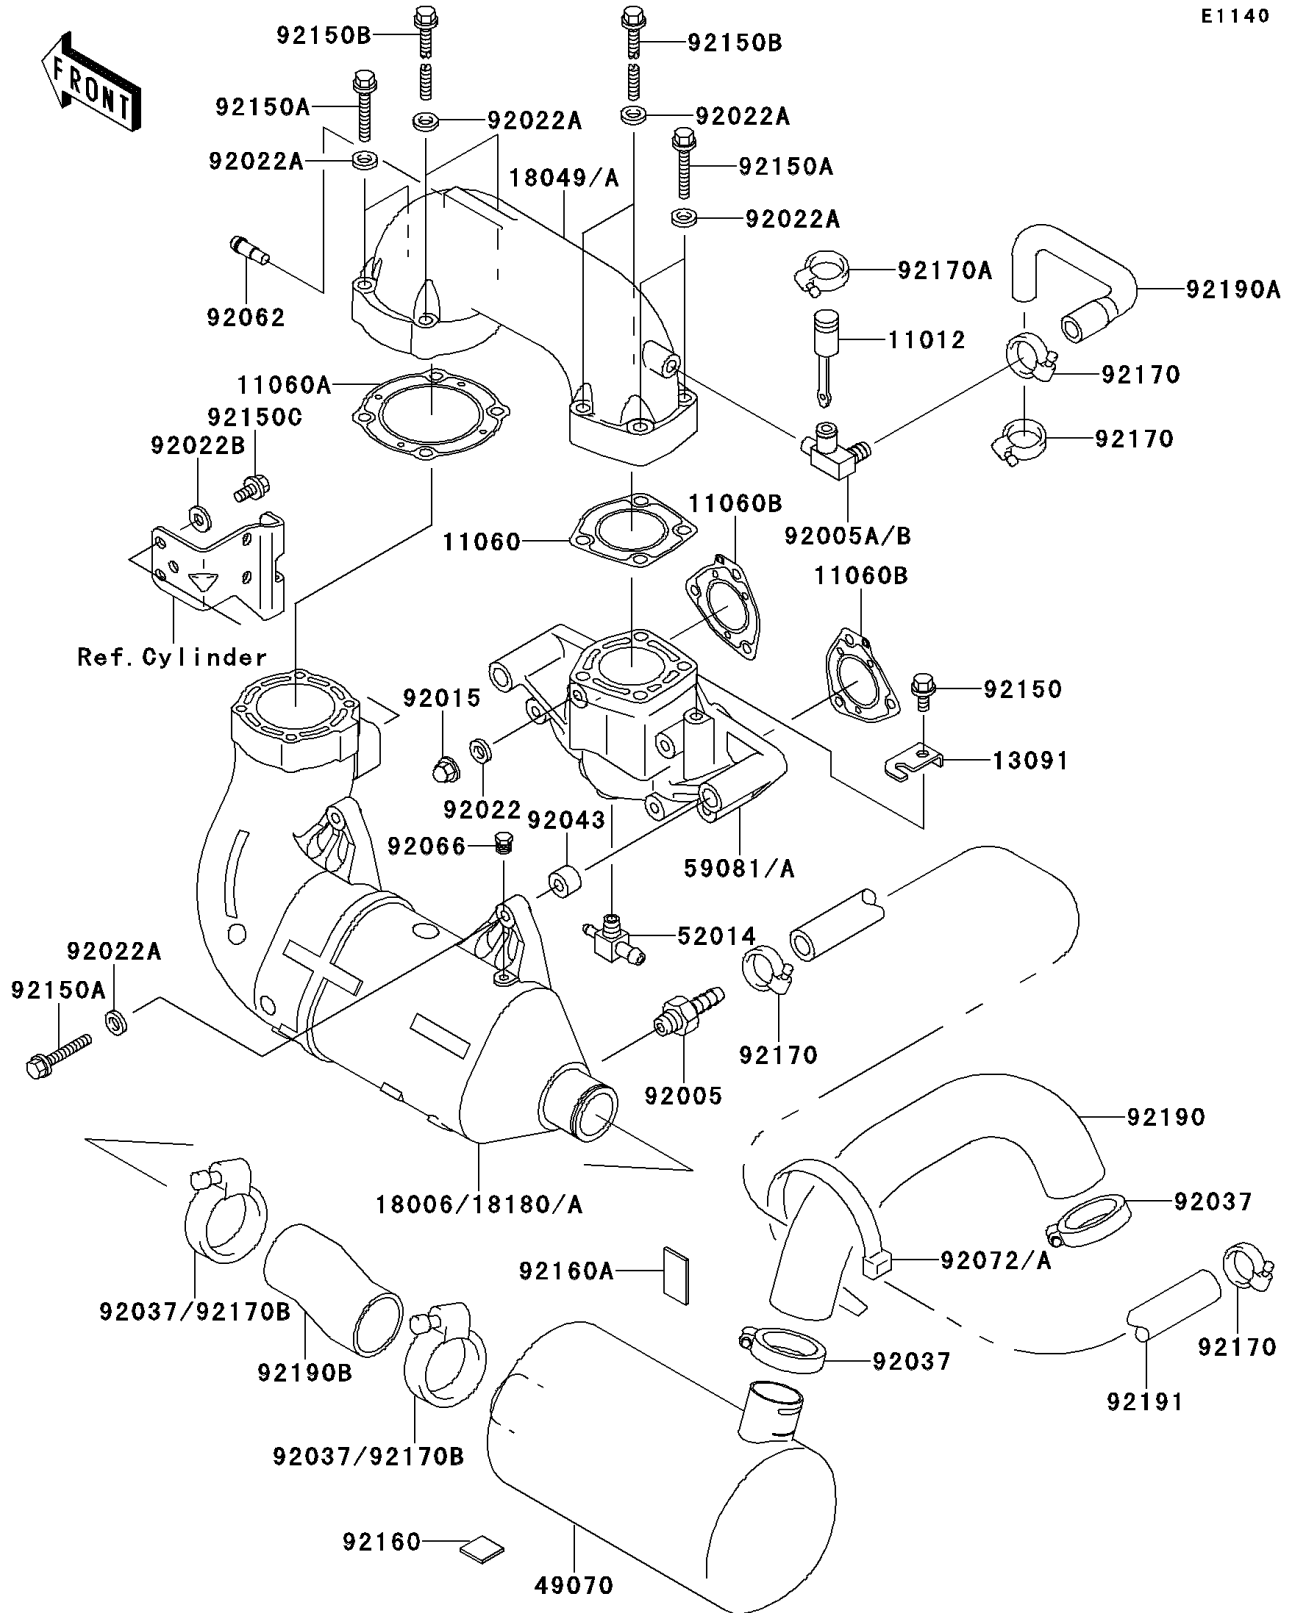

# 1997 750 ZXi PARTS LIST

## Muffler(s)

ITEM NAME	PART NUMBER	QUANTITY
CAP (Ref # 11012)	11012-3757	1
GASKET (Ref # 11060)	11060-3754	1
GASKET (Ref # 11060A)	11060-3755	1
GASKET,EXHAUST MANIFOLD (Ref # 11060B)	11060-3759	2
HOLDER (Ref # 13091)	13091-3791	1
PIPE-EXHAUST (Ref # 18049A)	18049-3753	1
BODY-MUFFLER (Ref # 18180A)	18180-3706	1
MUFFLER-COMP (Ref # 49070)	49070-3725	1
ELBOW (Ref # 52014)	52014-3711	1
MANIFOLD-EXHAUST (Ref # 59081A)	59081-3719	1
FITTING,HOSE (Ref # 92005)	92005-3712	1
FITTING (Ref # 92005B)	92005-3723	1
NUT,CAP,8MM (Ref # 92015)	92015-1371	6
WASHER,8.2X18X1.5 (Ref # 92022)	92022-1964	6
WASHER,10.2X20X1.5 (Ref # 92022A)	92022-3742	10
WASHER,8.2X18X1.5 (Ref # 92022B)	92022-3743	2
CLAMP (Ref # 92037)	92037-3738	2
PIN,11X14X12.3 (Ref # 92043)	92043-1266	2
NOZZLE (Ref # 92062)	92062-3705	1
PLUG,CYLINDER HEAD (Ref # 92066)	92066-3001	1
BAND,L=292.1 (Ref # 92072)	92072-3509	1
BAND (Ref # 92072A)	92072-3799	1
BOLT,8X16 (Ref # 92150)	92150-3722	1
BOLT,10X50 (Ref # 92150A)	92150-3819	6
BOLT,10X125 (Ref # 92150B)	92150-3825	4
BOLT,8X16 (Ref # 92150C)	92150-3846	2
DAMPER,25X25 (Ref # 92160)	92160-3864	1
DAMPER,40X25 (Ref # 92160A)	92160-3865	1
CLAMP (Ref # 92170)	92170-3718	4

## Muffler(s)

ITEM NAME	PART NUMBER	QUANTITY
CLAMP (Ref # 92170A)	92170-3729	1
CLAMP (Ref # 92170B)	92170-3754	2
TUBE,MUFFLER-TAILPIPE (Ref # 92190)	92190-3938	1
TUBE,HEAD-EXHAUSTPIPE (Ref # 92190A)	92190-3939	1
TUBE,CHAMBER-MUFFLER (Ref # 92190B)	92190-3986	1
TUBE,TAIL-CHAMBER (Ref # 92191)	92191-3714	1