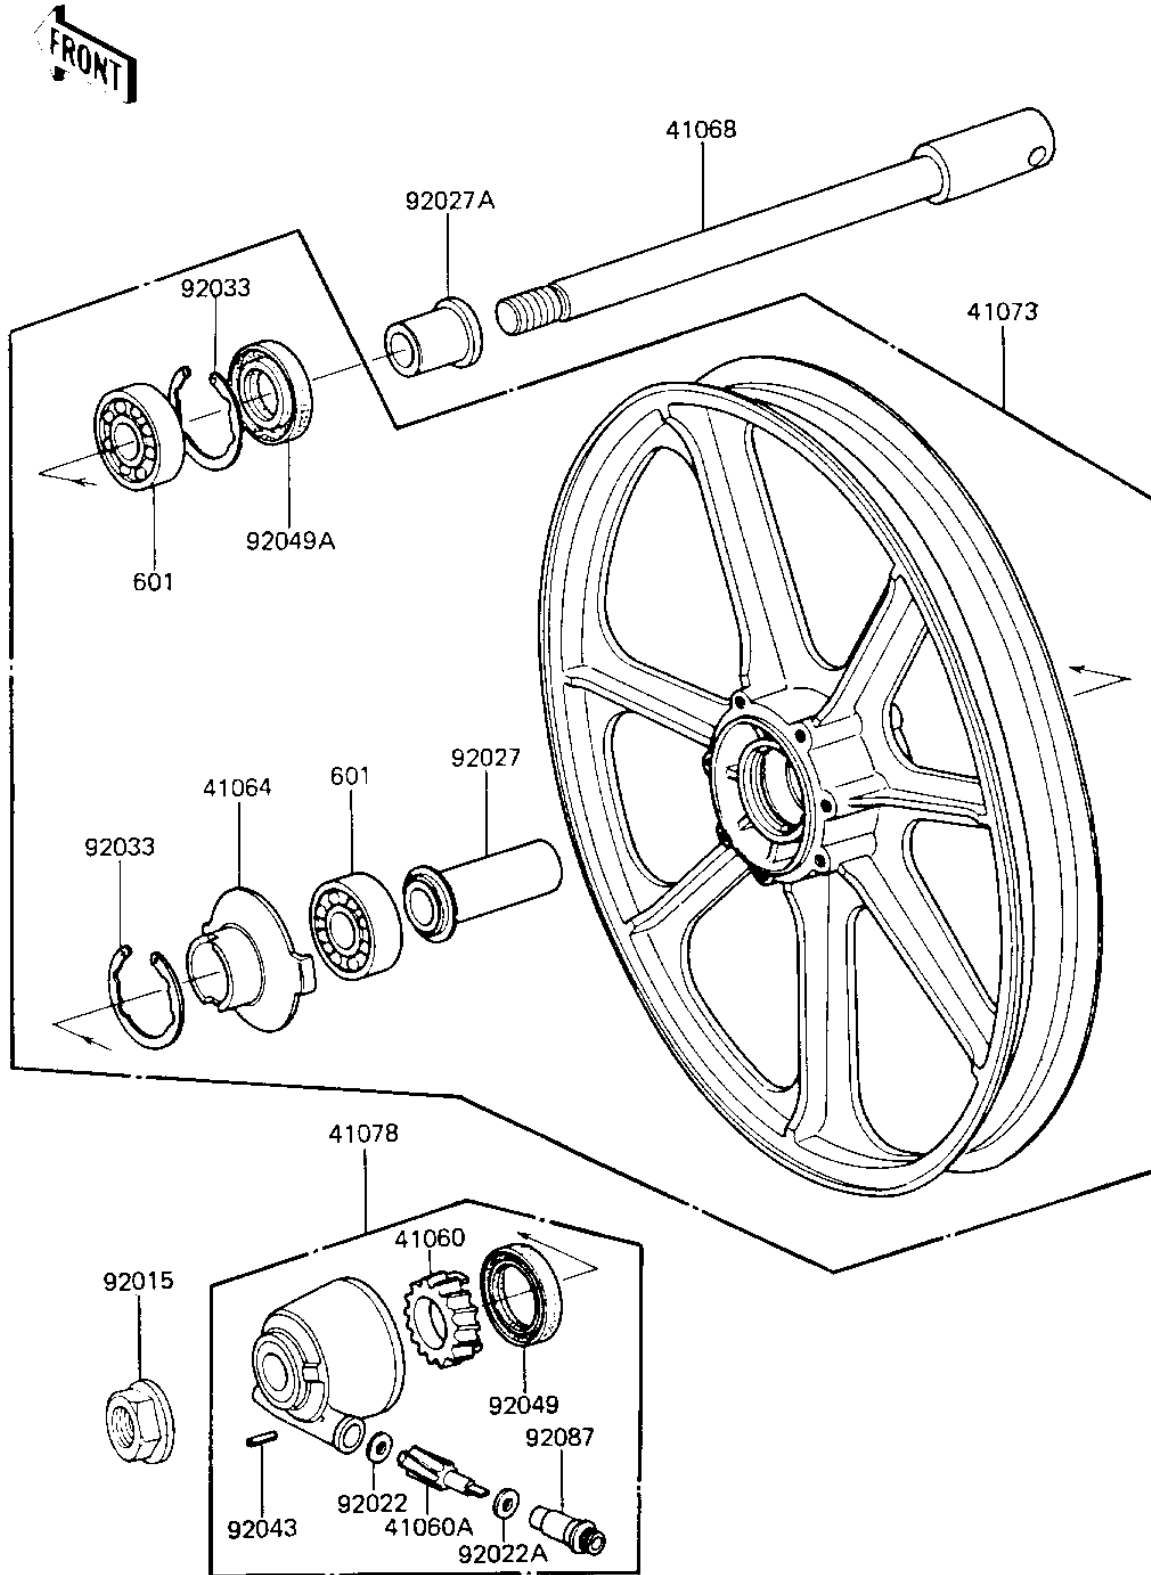

# 1983 LTD Belt PARTS DIAGRAM

FRONT WHEEL/HUB

F2230-0003

# 1983 LTD Belt PARTS LIST

## FRONT WHEEL/HUB

| ITEM NAME                             | PART NUMBER   | QUANTITY |
|---------------------------------------|---------------|----------|
| GEAR,SPEEDOMETER (Ref # 41060)        | 41059-026     | 1        |
| PINION,SPEEDOMETER,9T (Ref # 41060A)  | 41060-1016    | 1        |
| RECEIVER,SPEEDOMETER (Ref # 41064)    | 41064-1006    | 1        |
| AXLE,FRONT,L=204M/M (Ref # 41068)     | 41068-1009    | 1        |
| WHEEL-ASSY,FR,F.BLACK (Ref # 41073)   | 41073-1080-21 | 1        |
| GEAR BOX ASSY, (Ref # 41078)          | 41078-1013    | 1        |
| NUT,14MM (Ref # 92015)                | 92015-1407    | 1        |
| WASHER THRST SPD PINI (Ref # 92022)   | 41063-001     | 1        |
| WASHER THRST SPD PINI (Ref # 92022A)  | 41063-001     | 1        |
| COLLAR,FR HUB L=55M/M (Ref # 92027)   | 92027-1223    | 1        |
| COLLAR,FR AXLE L=30MM (Ref # 92027A)  | 92027-1225    | 1        |
| CIRCLIP,42MM (Ref # 92033)            | 92033-1041    | 2        |
| PIN,SPRING (Ref # 92043)              | 41082-001     | 1        |
| OIL SEAL,BJN30427-C3 (Ref # 92049)    | 92049-1057    | 1        |
| OIL SEAL,AG1144AO (Ref # 92049A)      | 92049-1058    | 1        |
| BUSHING,METER GEAR (Ref # 92087)      | 92087-1002    | 1        |
| UNAVAILABLE IN PRICE BOOK (Ref # 601) | 601B63020     | 2        |