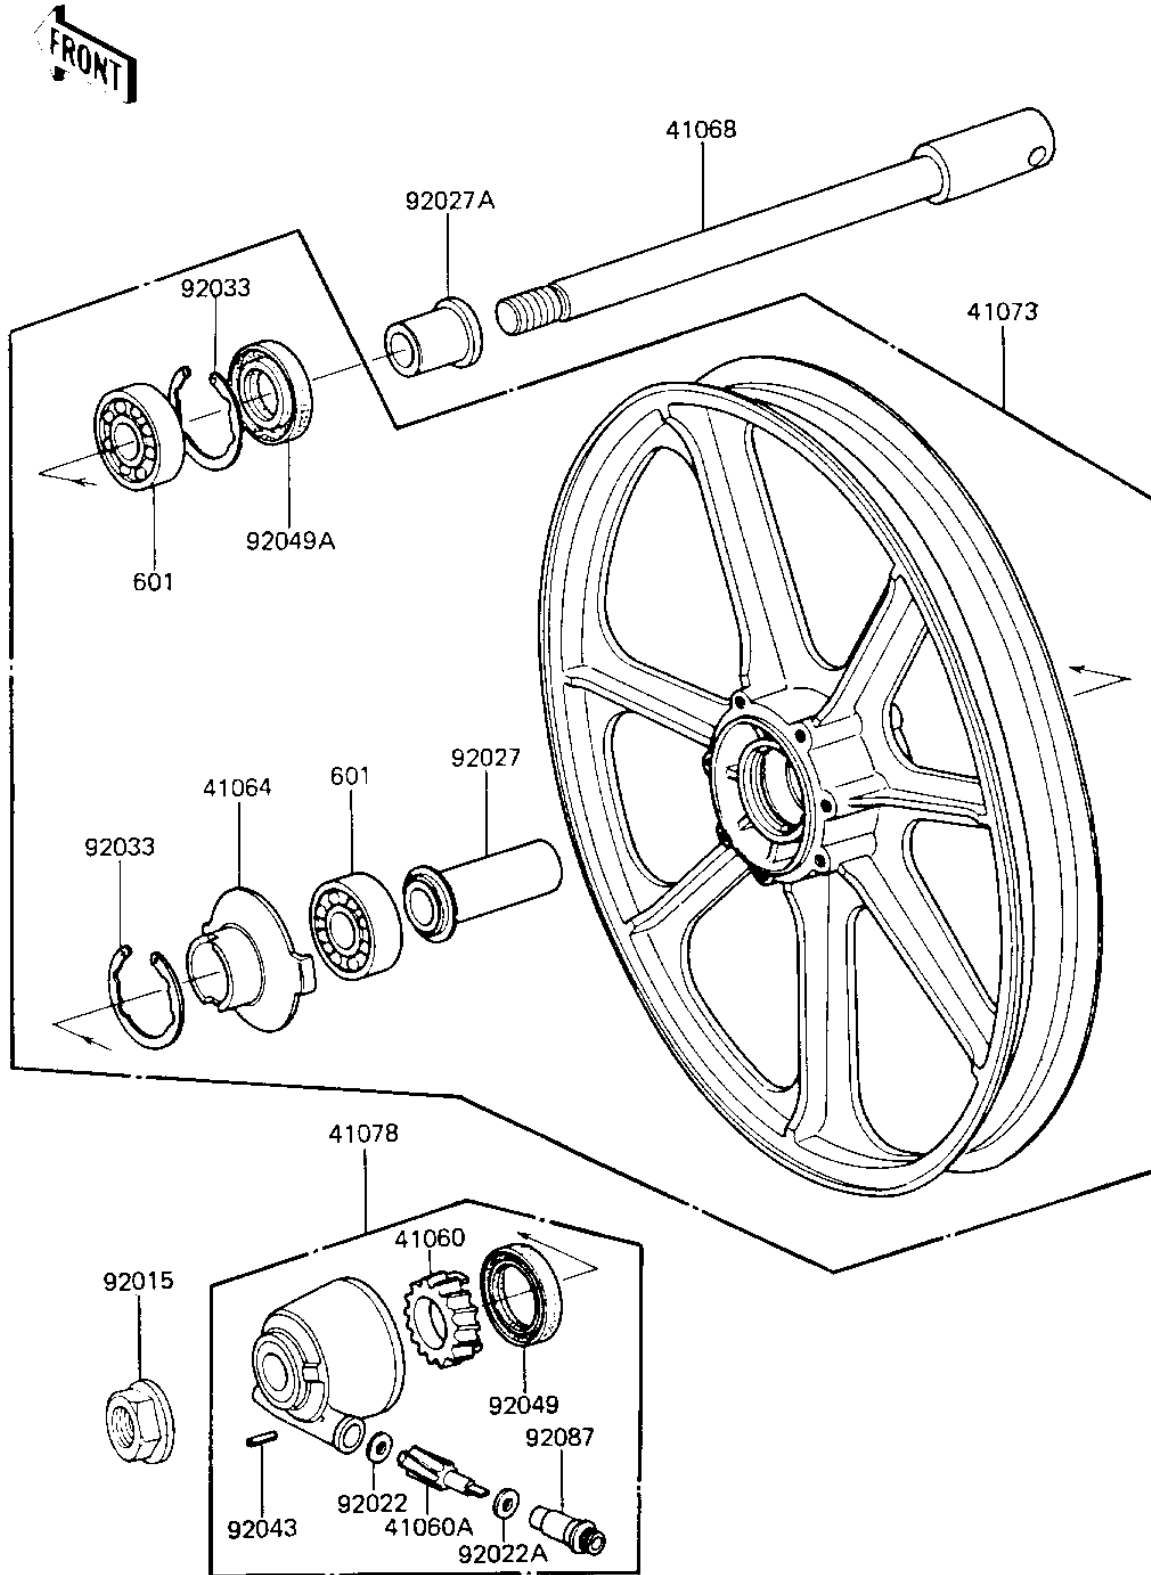

1984 KZ750-K2 (Canada Only) PARTS DIAGRAM

FRONT WHEEL/HUB

F2230-0003

1984 KZ750-K2 (Canada Only) PARTS LIST

FRONT WHEEL/HUB

ITEM NAME	PART NUMBER	QUANTITY
GEAR,SPEEDOMETER (Ref # 41060)	41059-026	1
PINION,SPEEDOMETER,9T (Ref # 41060A)	41060-1016	1
RECEIVER,SPEEDOMETER (Ref # 41064)	41064-1006	1
AXLE,FRONT,L=204M/M (Ref # 41068)	41068-1009	1
WHEEL-ASSY,FR,F.BLACK (Ref # 41073)	41073-1080-21	1
GEAR BOX ASSY, (Ref # 41078)	41078-1013	1
NUT,14MM (Ref # 92015)	92015-1407	1
WASHER THRST SPD PINI (Ref # 92022)	41063-001	1
WASHER THRST SPD PINI (Ref # 92022A)	41063-001	1
COLLAR,FR HUB L=55M/M (Ref # 92027)	92027-1223	1
COLLAR,FR AXLE L=30MM (Ref # 92027A)	92027-1225	1
CIRCLIP,42MM (Ref # 92033)	92033-1041	2
PIN,SPRING (Ref # 92043)	41082-001	1
OIL SEAL,BJN30427-C3 (Ref # 92049)	92049-1057	1
OIL SEAL,AG1144AO (Ref # 92049A)	92049-1058	1
BUSHING,METER GEAR (Ref # 92087)	92087-1002	1
UNAVAILABLE IN PRICE BOOK (Ref # 601)	601B63020	2