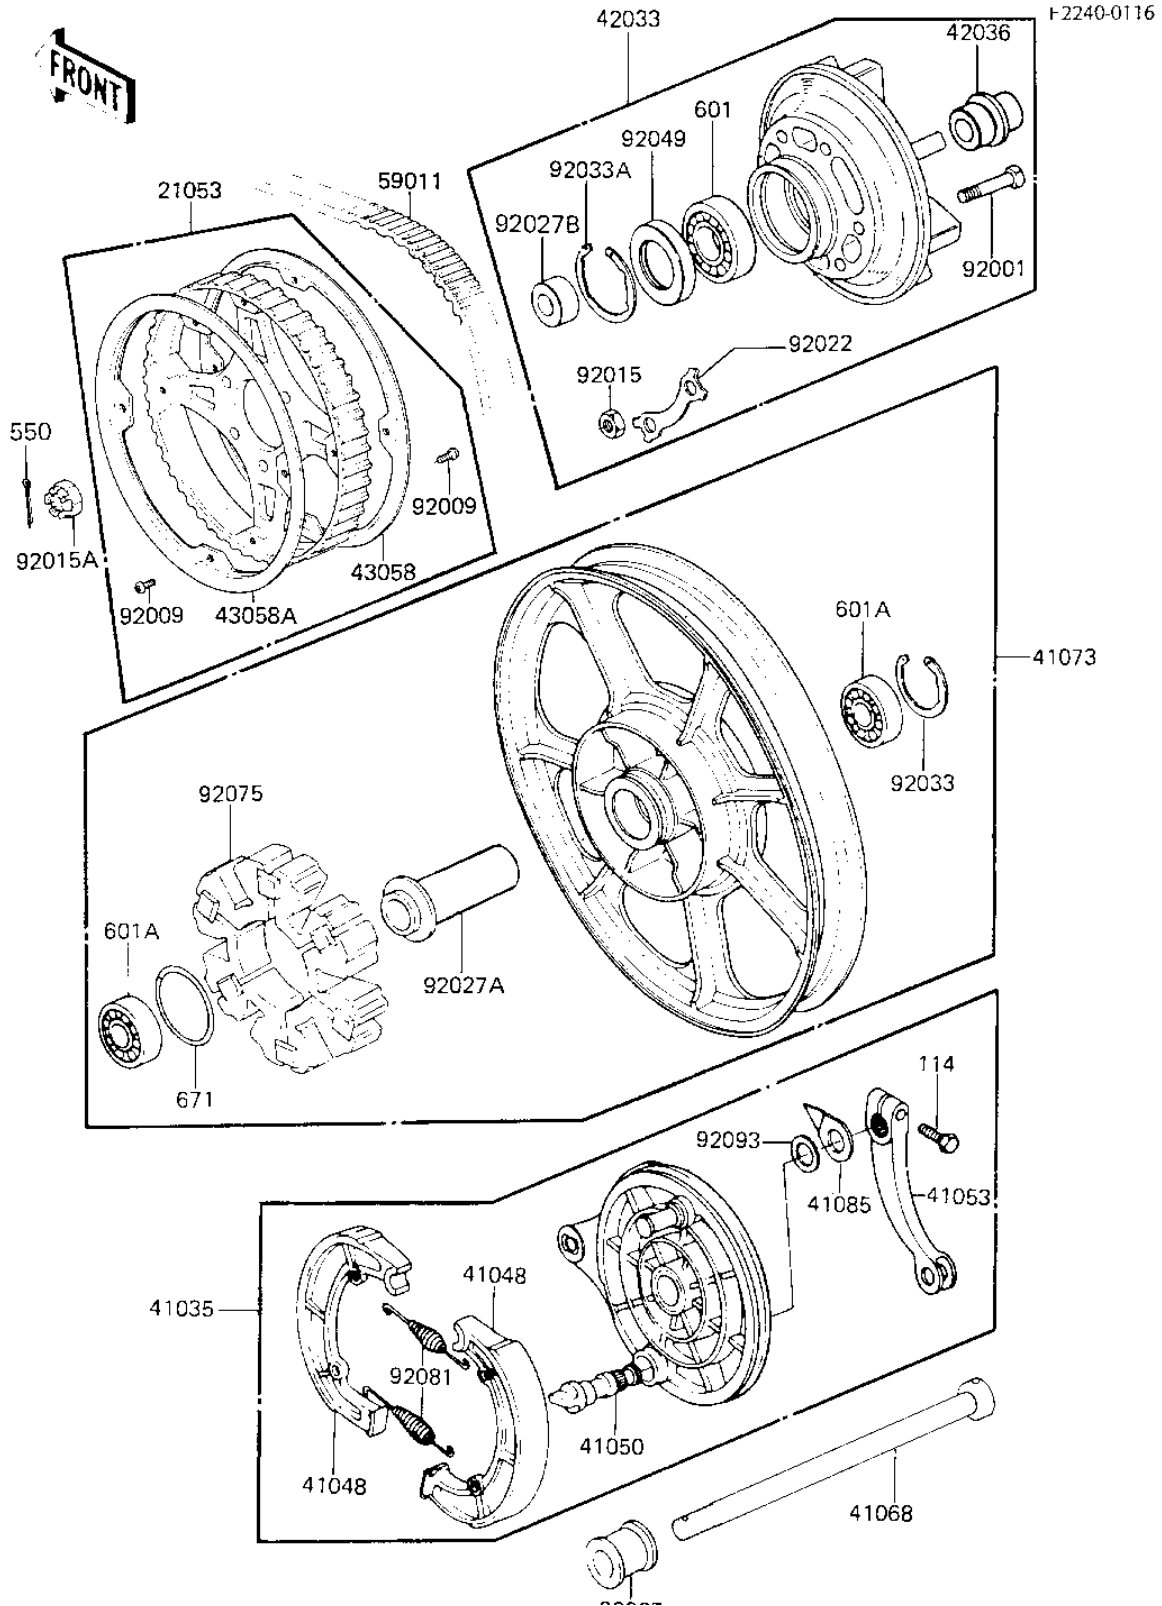

1983 LTD Belt PARTS DIAGRAM

REAR WHEEL/HUB/BRAKE/BELT

1983 LTD Belt PARTS LIST

REAR WHEEL/HUB/BRAKE/BELT

ITEM NAME	PART NUMBER	QUANTITY
SPROCKET-ASSY,65T (Ref # 21053)	21053-1014	1
PANEL-ASY,BRK BLACK (Ref # 41035)	41035-1055	1
SHOE,BRAKE (Ref # 41048)	42019-012	2
CAM SHAFT,BRAKE (Ref # 41050)	41050-017	1
LEVER REAR BRAKE CAM (Ref # 41053)	42029-039	1
AXLE,RR (Ref # 41068)	41068-1117	1
AXLE,RR (Ref # 41073)	41068-1117	1
INDICATOR,BRAKE SHOE (Ref # 41085)	41085-004	1
COUPLING-ASSY,RR HUB (Ref # 42033)	42033-1051	1
SLEEVE,RR HUB L=33M/M (Ref # 42036)	42036-1036	1
RING,HUB SPROCKET (Ref # 43058)	43058-1018	1
RING,REAR HUB SPROCKE (Ref # 43058A)	43058-1033	1
BELT,DRIVE,137T (Ref # 59011)	59011-1012	1
BOLT (Ref # 92001)	92001-161	6
SCREW,5X10 (Ref # 92009)	92009-1167	8
NUT 10MM (Ref # 92015)	42045-005	6
NUT CASTLE,16MM (Ref # 92015A)	92015-055	1
WASHER,LOCK (Ref # 92022)	92022-1212	3
COLLAR,AXLE,L=28M/M (Ref # 92027)	92027-1226	1
COLLAR,RR WHEEL BRG (Ref # 92027A)	92027-1267	1
COLLAR,L=39.5 (Ref # 92027B)	92027-1514	1
CIRCLIP,47M/M (Ref # 92033)	92033-1042	1
CIRCLIP,62M/M (Ref # 92033A)	92033-1044	1
OIL SEAL (Ref # 92049)	92050-027	1
SHOCK DAMPER,REAR HUB (Ref # 92075)	42014-033	1
SPRING,BRAKE SHOE (Ref # 92081)	41049-012	2
DUST SHIELD-BRAKE CAM (Ref # 92093)	41051-003	1
BOLT HEX HEAD 8X28 (Ref # 114)	114G0828	1
PIN-COTTER,4.0X35 (Ref # 550)	550D4035	1

1983 LTD Belt PARTS LIST

REAR WHEEL/HUB/BRAKE/BELT

ITEM NAME	PART NUMBER	QUANTITY
BALL BEARING,#6206 (Ref # 601)	601B6206	1
BRG,BALL,#6303ZZC3 (Ref # 601A)	601B6303ZZ	2
"0" RING,65MM (Ref # 671)	671B2565	1