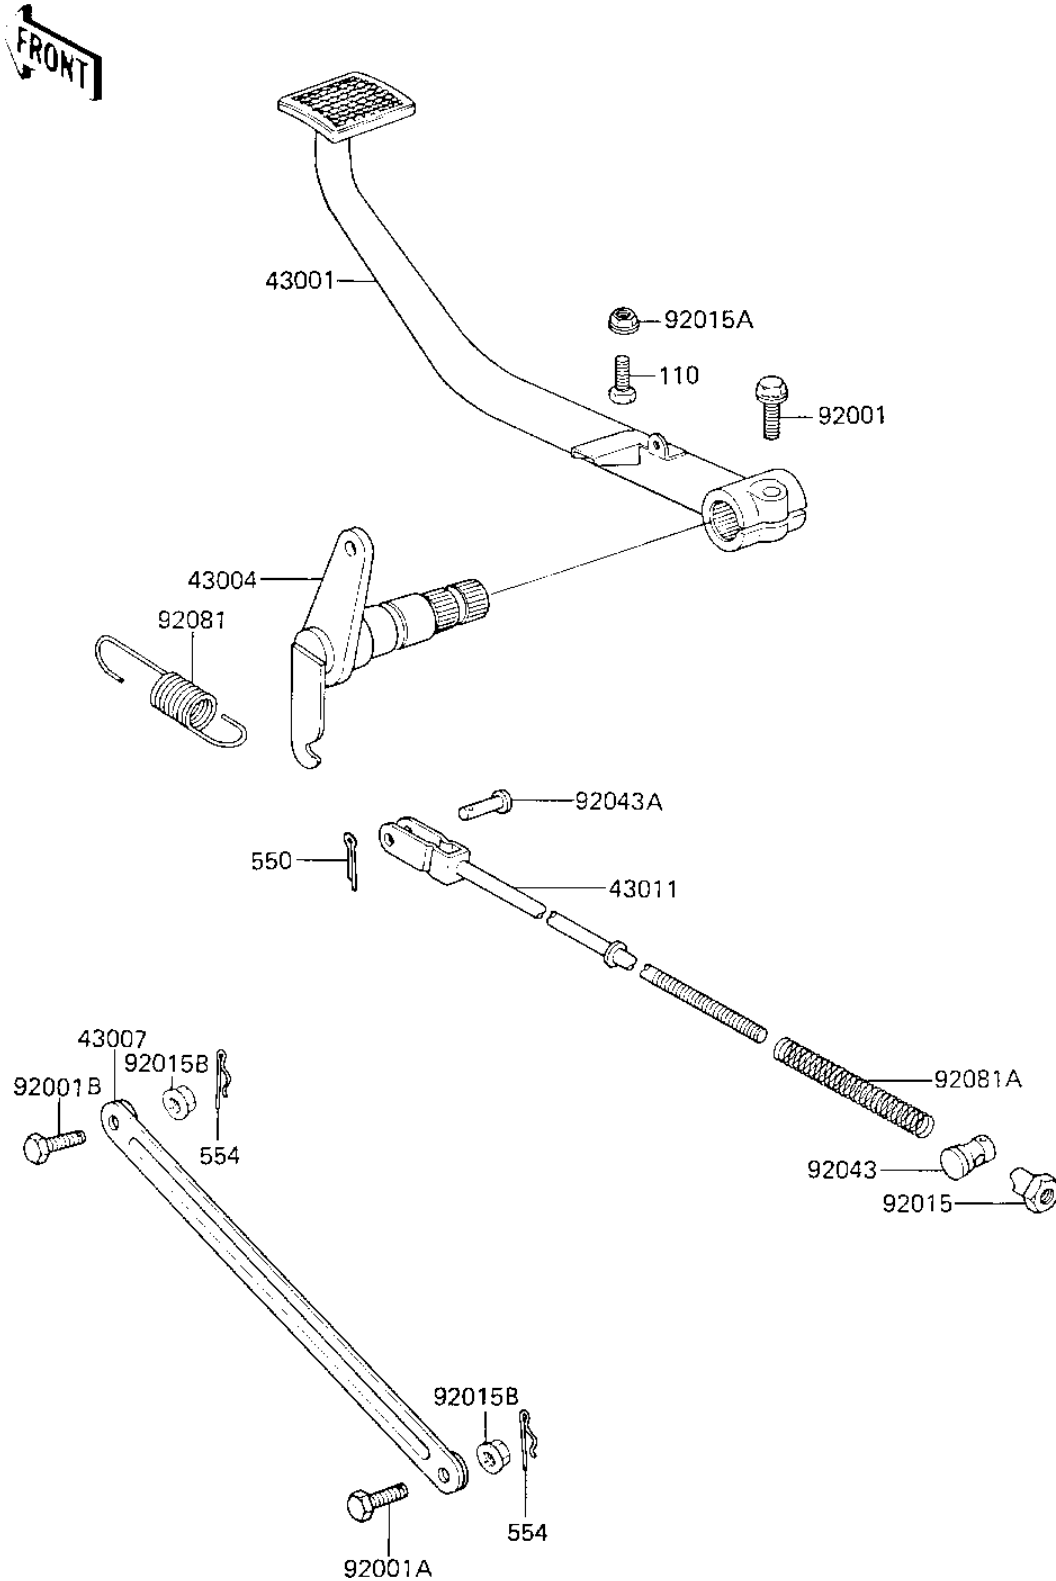

1984 KZ750-K2 (Canada Only) PARTS DIAGRAM

BRAKE PEDAL/TORQUE LINK

F2260-0103

1984 KZ750-K2 (Canada Only) PARTS LIST

BRAKE PEDAL/TORGQUE LINK

ITEM NAME	PART NUMBER	QUANTITY
-----------	-------------	----------