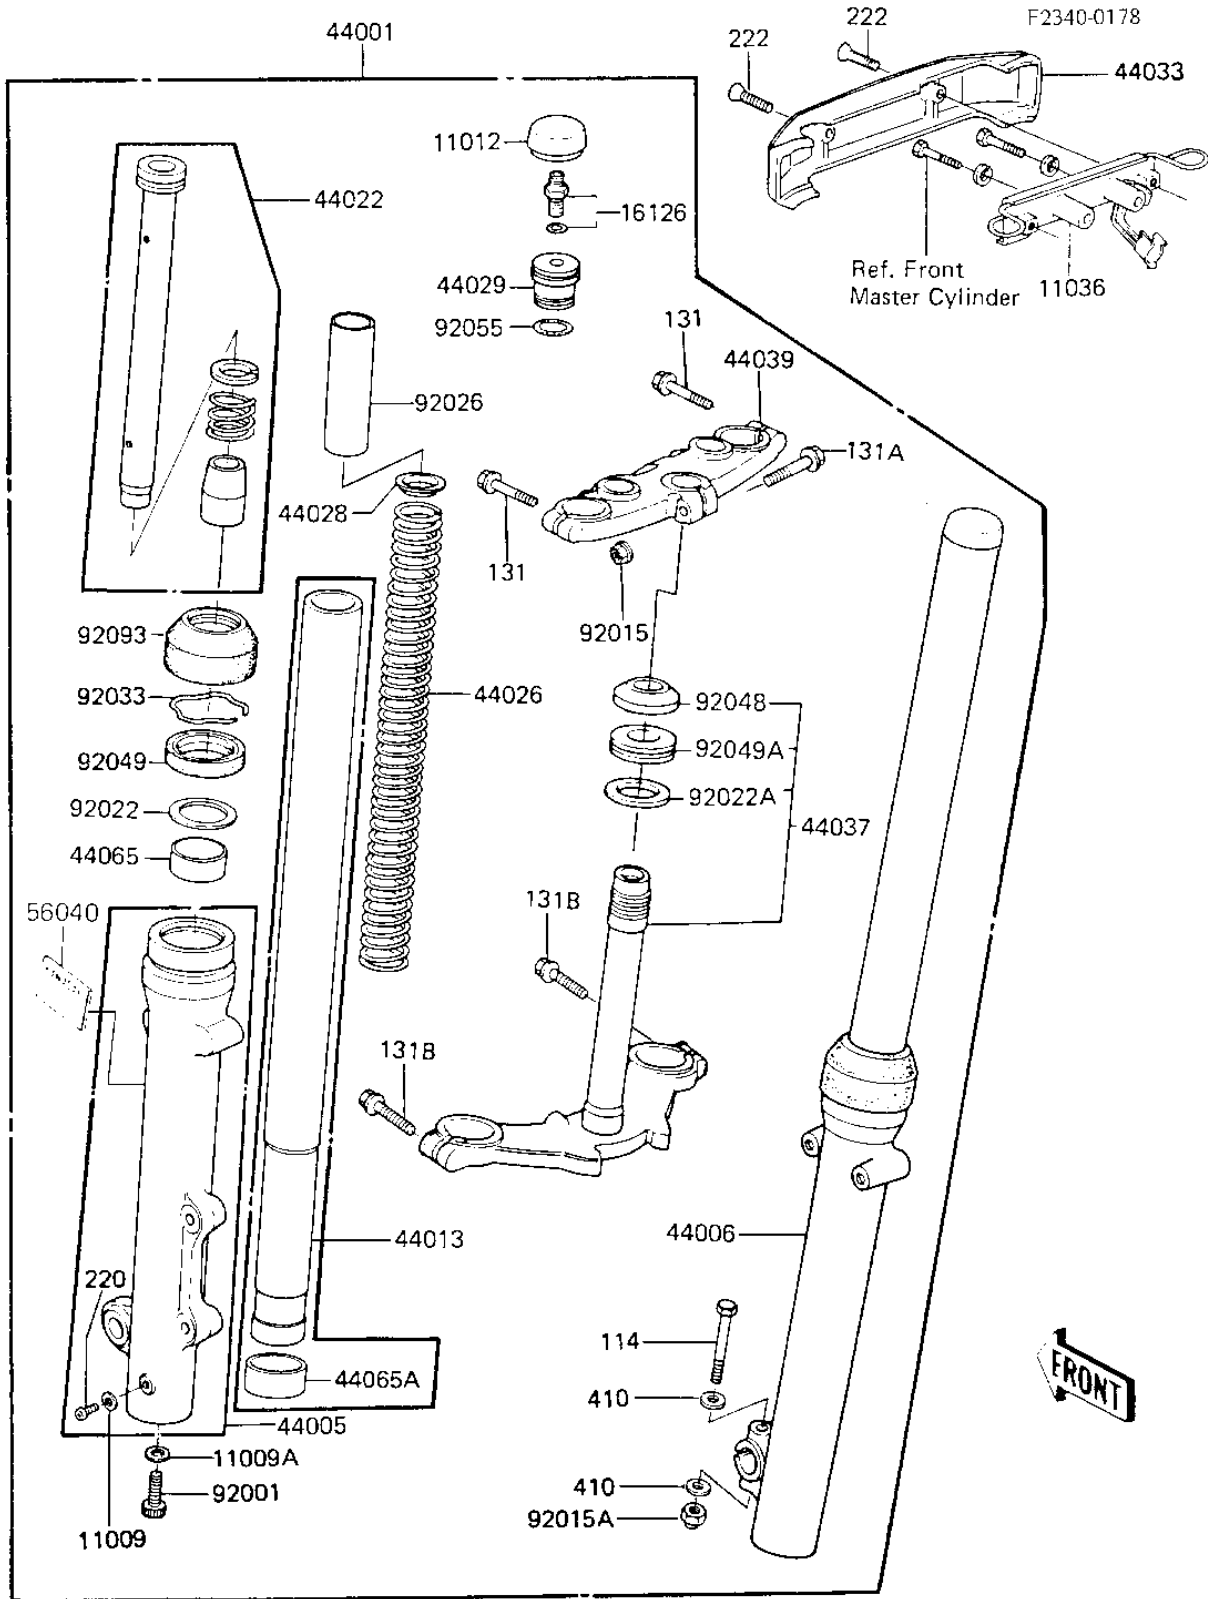

1983 LTD Belt PARTS DIAGRAM

FRONT FORK

1983 LTD Belt PARTS LIST

FRONT FORK

ITEM NAME	PART NUMBER	QUANTITY
GASKET FORK DRAIN PLG (Ref # 11009)	44045-002	2
GASKET,FORK CYLINDER (Ref # 11009A)	44045-057	2
CAP,FORK TOP (Ref # 11012)	11012-1239	2
BRACKET-A (Ref # 11036)	11036-1253	1
VALVE,AIR (Ref # 16126)	16126-1050	2
FORK-FRONT (Ref # 44001)	44001-1388	1
PIPE-LEFT FORK OUTER (Ref # 44005)	44005-1144	1
PIPE-RIGHT FORK OUTER (Ref # 44006)	44006-1144	1
PIPE-FORK INNER (Ref # 44013)	44013-1121	2
CYLINDER-FORK (Ref # 44022)	44022-1097	2
SPRING-FRONT FORK (Ref # 44026)	44026-1202	2
GUIDE,FORK SPRING (Ref # 44028)	44028-033	2
SEAT-FORK SPRING (Ref # 44029)	44029-1037	2
COVER,FORK (Ref # 44033)	44033-1054	2
STEM,STEERING (Ref # 44037)	44037-1050	1
HOLDER-FORK UPPER (Ref # 44039)	44039-1047	1
BUSHING-FRONT FORK (Ref # 44065)	44065-1016	2
BUSHING-FRONT FORK,IN (Ref # 44065A)	44065-1060	2
LABEL-WARNING,FRONT F (Ref # 56040)	56040-1110	1
BOLT-FORK CYLINDER (Ref # 92001)	44041-040	2
NUT-8MM (Ref # 92015)	92015-1022	1
NUT,LOCK,8MM (Ref # 92015A)	92015-1124	1
WASHER (Ref # 92022)	92022-1275	2
WASHER,PLAIN (Ref # 92022A)	92022-231	1
SPACER,FRONT FORK SPR (Ref # 92026)	92026-1142	2
RING-SNAP,FORK OIL (Ref # 92033)	92033-1100	2
CONE,STEERING STEM (Ref # 92048)	92047-012	1
SEAL-OIL,FRONT FORK (Ref # 92049)	92049-1101	2
OIL SEAL,STEERING STM (Ref # 92049A)	92056-003	1

1983 LTD Belt PARTS LIST

FRONT FORK

ITEM NAME	PART NUMBER	QUANTITY
"O" RING,FORK TOP (Ref # 92055)	92055-1012	2
DUST SHIELD,FORK (Ref # 92093)	92093-1037	2
BOLT,HEX HEAD,8X55 (Ref # 114)	114G0855	1
BOLT,FLANGED,8X45 (Ref # 131)	131G0845	2
BOLT,FLANGED,8X55 (Ref # 131A)	130G0855	1
BOLT,FLANGED,10X40 (Ref # 131B)	131G1040	2
SCREW PAN HEAD 4X8 (Ref # 220)	220B0408	2
UNAVAILABLE IN PRICE BOOK (Ref # 222)	22200518	2
WASHER PLAIN 8MM (Ref # 410)	410B0800	2