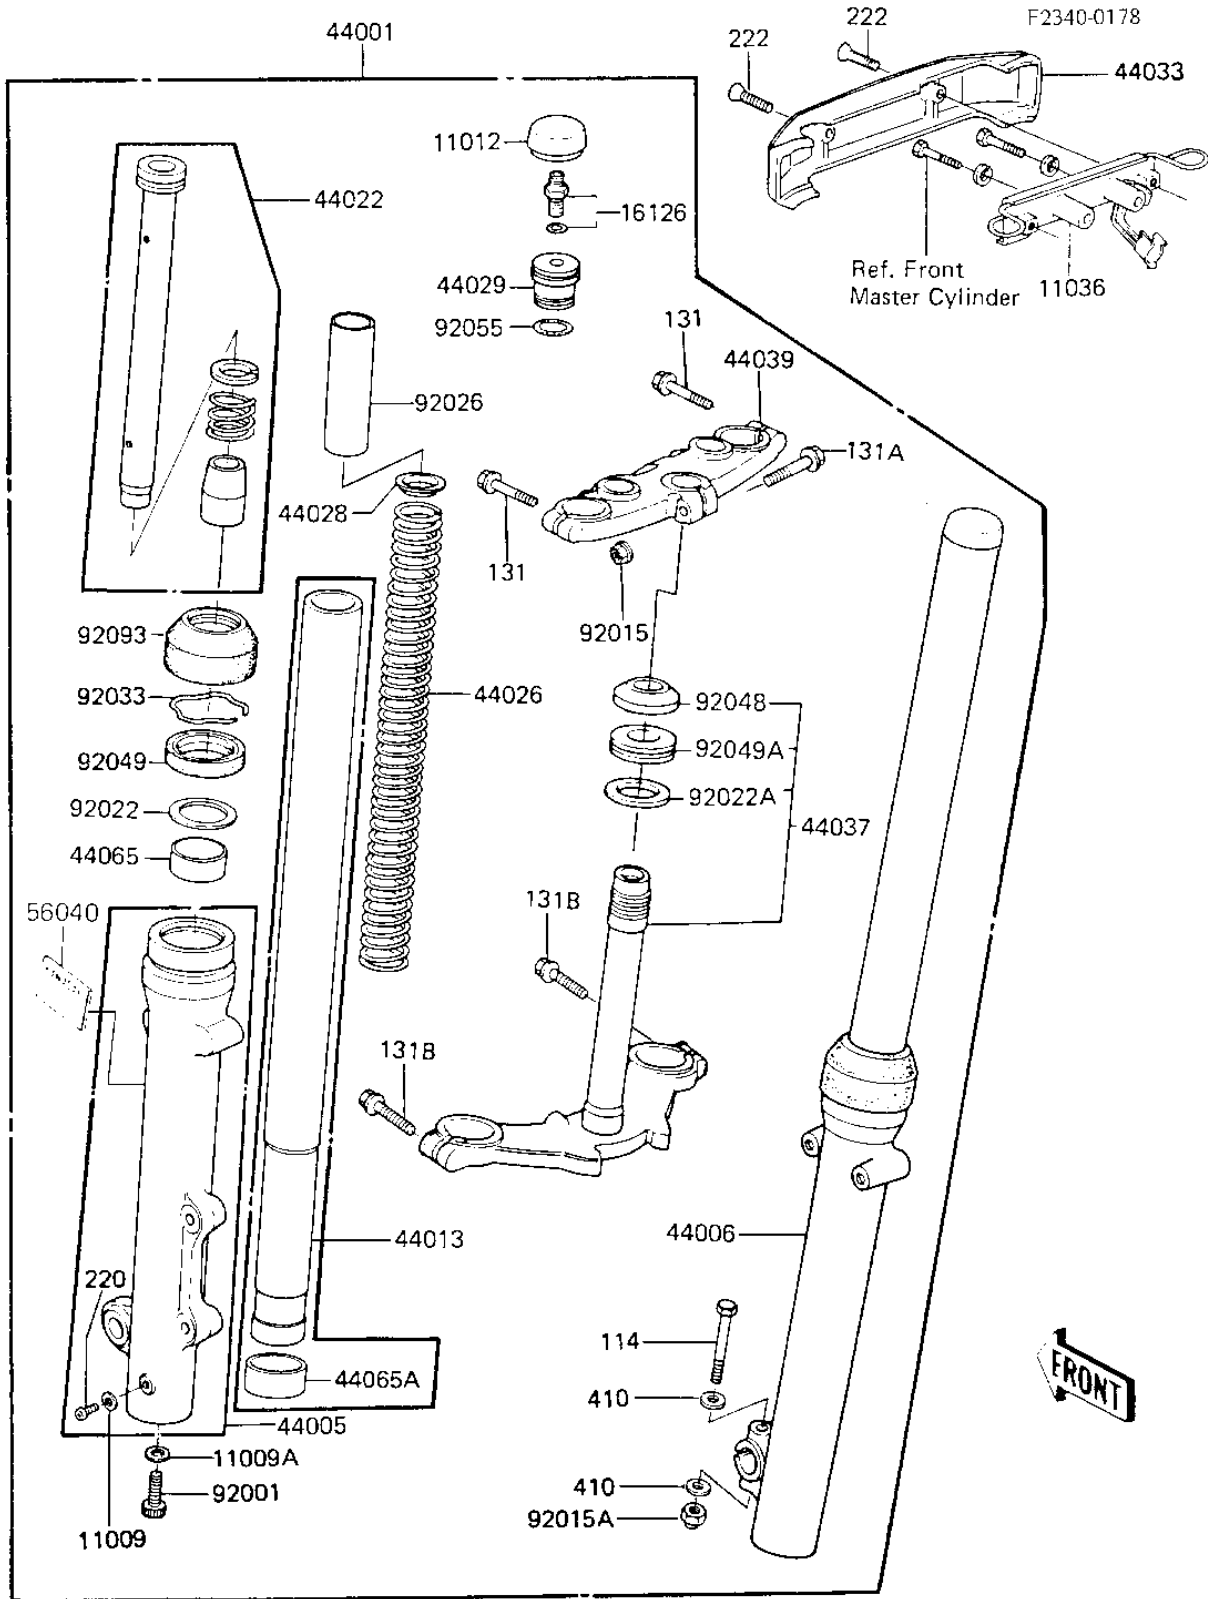

1984 KZ750-K2 (Canada Only) PARTS DIAGRAM

FRONT FORK

1984 KZ750-K2 (Canada Only) PARTS LIST

FRONT FORK

ITEM NAME	PART NUMBER	QUANTITY
GASKET FORK DRAIN PLG (Ref # 11009)	44045-002	2
GASKET,FORK CYLINDER (Ref # 11009A)	44045-057	2
CAP,FORK TOP (Ref # 11012)	11012-1239	2
BRACKET-A (Ref # 11036)	11036-1253	1
VALVE,AIR (Ref # 16126)	16126-1050	2
FORK-FRONT (Ref # 44001)	44001-1388	1
PIPE-LEFT FORK OUTER (Ref # 44005)	44005-1144	1
PIPE-RIGHT FORK OUTER (Ref # 44006)	44006-1144	1
PIPE-FORK INNER (Ref # 44013)	44013-1121	2
CYLINDER-FORK (Ref # 44022)	44022-1097	2
SPRING-FRONT FORK (Ref # 44026)	44026-1202	2
GUIDE,FORK SPRING (Ref # 44028)	44028-033	2
SEAT-FORK SPRING (Ref # 44029)	44029-1037	2
COVER,FORK (Ref # 44033)	44033-1054	2
STEM,STEERING (Ref # 44037)	44037-1050	1
HOLDER-FORK UPPER (Ref # 44039)	44039-1047	1
BUSHING-FRONT FORK (Ref # 44065)	44065-1016	2
BUSHING-FRONT FORK,IN (Ref # 44065A)	44065-1060	2
LABEL-WARNING,FRONT F (Ref # 56040)	56040-1110	1
BOLT-FORK CYLINDER (Ref # 92001)	44041-040	2
NUT-8MM (Ref # 92015)	92015-1022	1
NUT,LOCK,8MM (Ref # 92015A)	92015-1124	1
WASHER (Ref # 92022)	92022-1275	2
WASHER,PLAIN (Ref # 92022A)	92022-231	1
SPACER,FRONT FORK SPR (Ref # 92026)	92026-1142	2
RING-SNAP,FORK OIL (Ref # 92033)	92033-1100	2
CONE,STEERING STEM (Ref # 92048)	92047-012	1
SEAL-OIL,FRONT FORK (Ref # 92049)	92049-1101	2
OIL SEAL,STEERING STM (Ref # 92049A)	92056-003	1

1984 KZ750-K2 (Canada Only) PARTS LIST

FRONT FORK

ITEM NAME	PART NUMBER	QUANTITY
"O" RING,FORK TOP (Ref # 92055)	92055-1012	2
DUST SHIELD,FORK (Ref # 92093)	92093-1037	2
BOLT,HEX HEAD,8X55 (Ref # 114)	114G0855	1
BOLT,FLANGED,8X45 (Ref # 131)	131G0845	2
BOLT,FLANGED,8X55 (Ref # 131A)	130G0855	1
BOLT,FLANGED,10X40 (Ref # 131B)	131G1040	2
SCREW PAN HEAD 4X8 (Ref # 220)	220B0408	2
UNAVAILABLE IN PRICE BOOK (Ref # 222)	22200518	2
WASHER PLAIN 8MM (Ref # 410)	410B0800	2