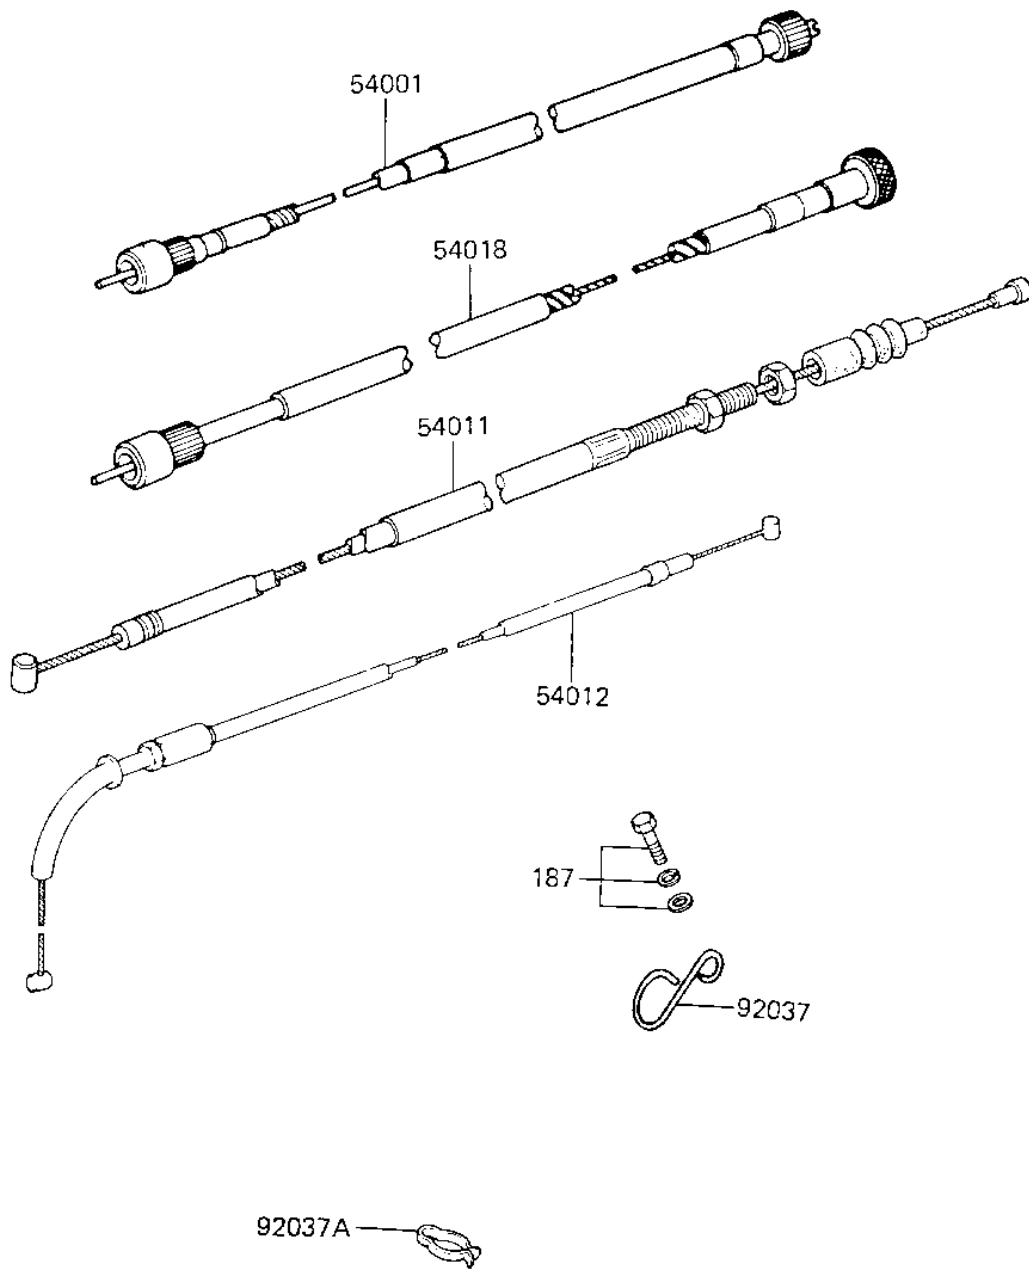

# 1984 KZ750-K2 (Canada Only) PARTS DIAGRAM

## CABLES

F2540-0155

# 1984 KZ750-K2 (Canada Only) PARTS LIST

## CABLES

ITEM NAME	PART NUMBER	QUANTITY
CABLE,SPEEDOMETER (Ref # 54001)	54001-1029	1
CABLE-CLUTCH (Ref # 54011)	54011-1115	1
CABLE-THROTTLE (Ref # 54012)	54012-1103	1
CABLE-TACHOMETER (Ref # 54018)	54018-1015	1
CLAMP,CABLE (Ref # 92037)	92037-092	1
CLAMP,CABLE (Ref # 92037A)	92037-093	1
BOLT-UPSET-WSP (Ref # 187)	187B0616	1