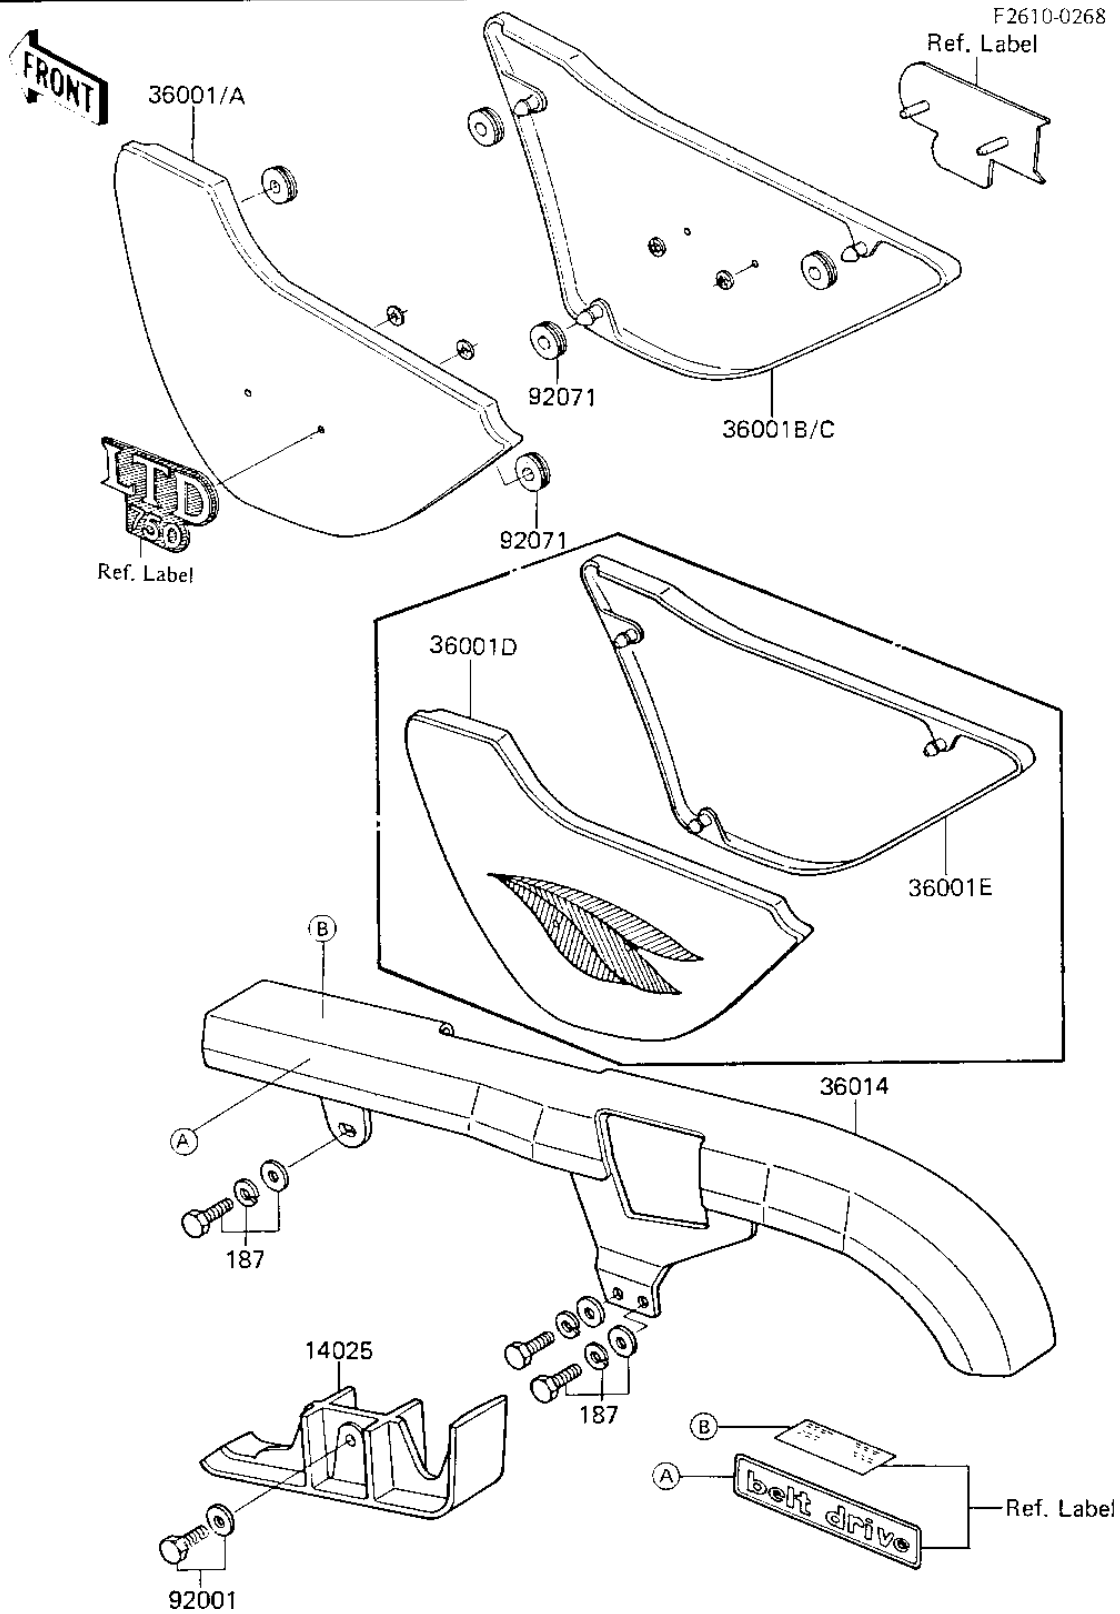

# 1983 LTD Belt PARTS DIAGRAM

SIDE COVERS/BELT COVER

# 1983 LTD Belt PARTS LIST

## SIDE COVERS/BELT COVER

ITEM NAME	PART NUMBER	QUANTITY
COVER,DRIVE BELT (Ref # 14025)	14025-1381	1
COVER-SIDE,L.H L.M RE (Ref # 36001)	36001-1135-E2	1
COVER-SIDE,LH,EBONY (Ref # 36001A)	36001-1135-H8	1
COVER-SIDE,R.H L.M RE (Ref # 36001B)	36001-1136-E2	1
COVER-SIDE,RH,EBONY (Ref # 36001C)	36001-1136-H8	1
CASE-CHAIN (Ref # 36014)	36014-1066	1
BOLT,6X16 (Ref # 92001)	92002-1136	1
GROMMET (Ref # 92071)	92071-056	6
BOLT-UPSET-WSP (Ref # 187)	187B0616	3