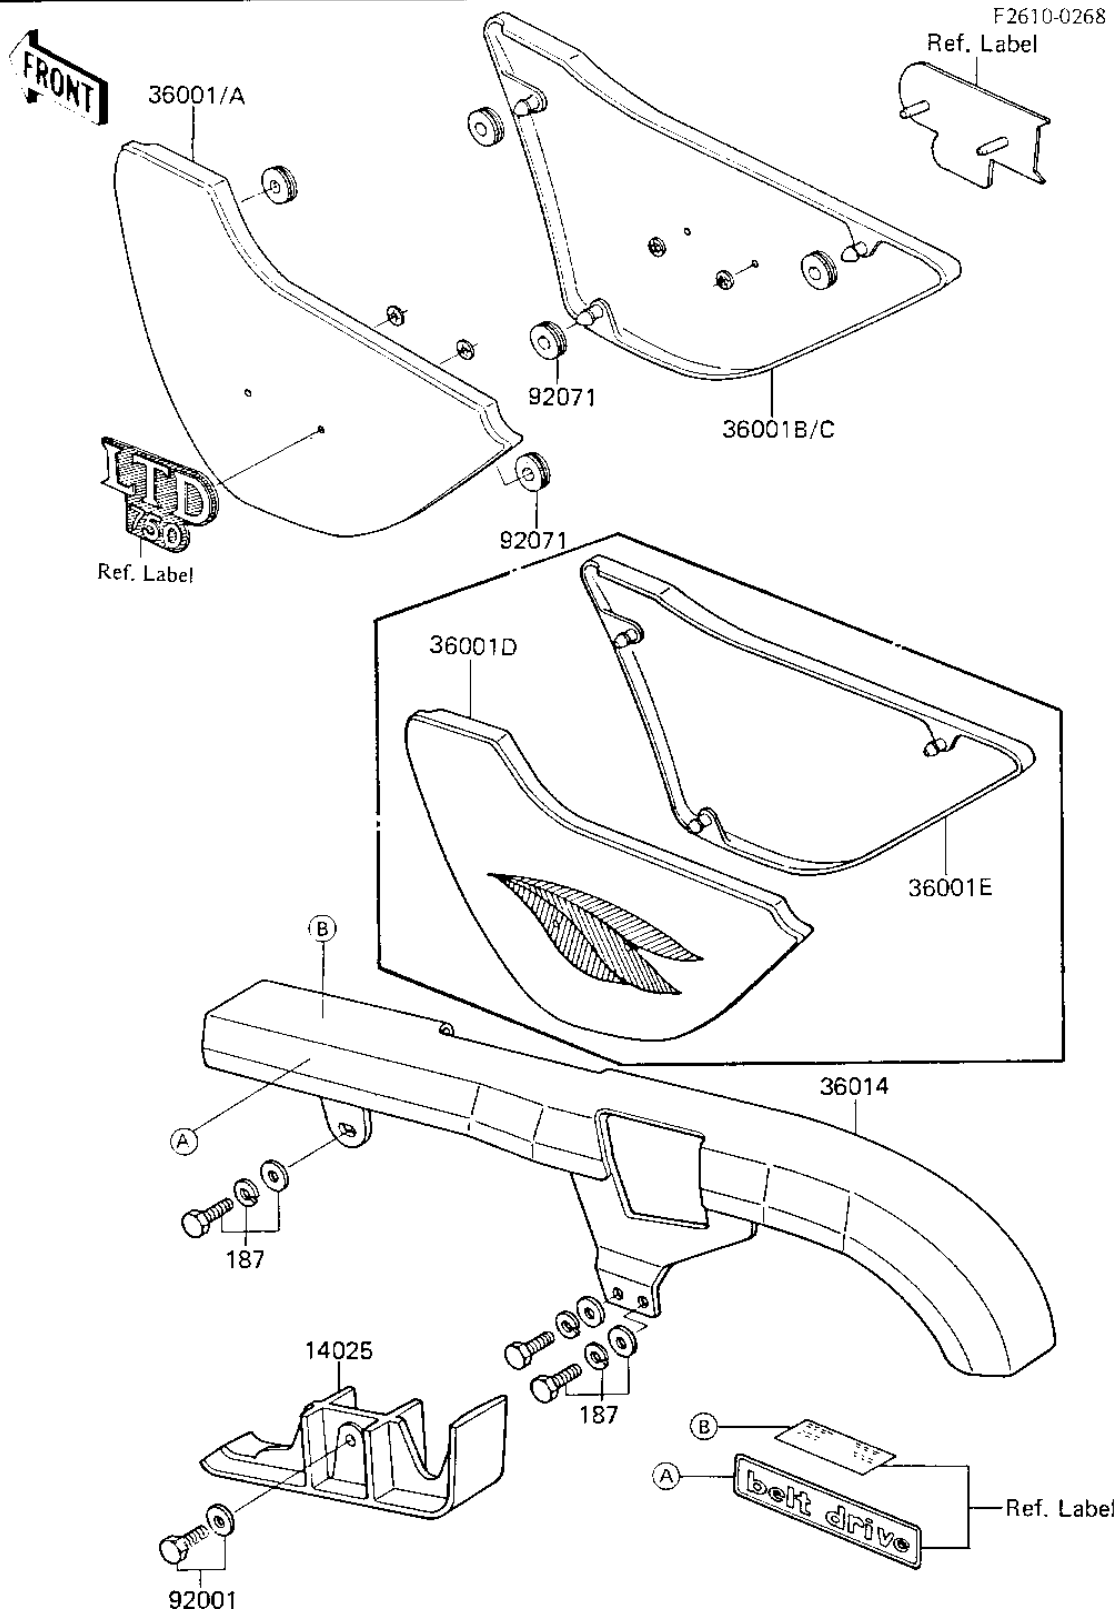

# 1984 KZ750-K2 (Canada Only) PARTS DIAGRAM

## SIDE COVERS/BELT COVER

## SIDE COVERS/BELT COVER

ITEM NAME	PART NUMBER	QUANTITY
COVER,DRIVE BELT (Ref # 14025)	14025-1381	1
COVER-SIDE,LH,EBONY (Canada) (Ref # 36001D)	36001-5390-H8	1
COVER-SIDE,RH,EBONY (Canada) (Ref # 36001E)	36001-5391-H8	1
CASE-CHAIN (Ref # 36014)	36014-1066	1
BOLT,6X16 (Ref # 92001)	92002-1136	1
GROMMET (Ref # 92071)	92071-056	6
BOLT-UPSET-WSP (Ref # 187)	187B0616	3