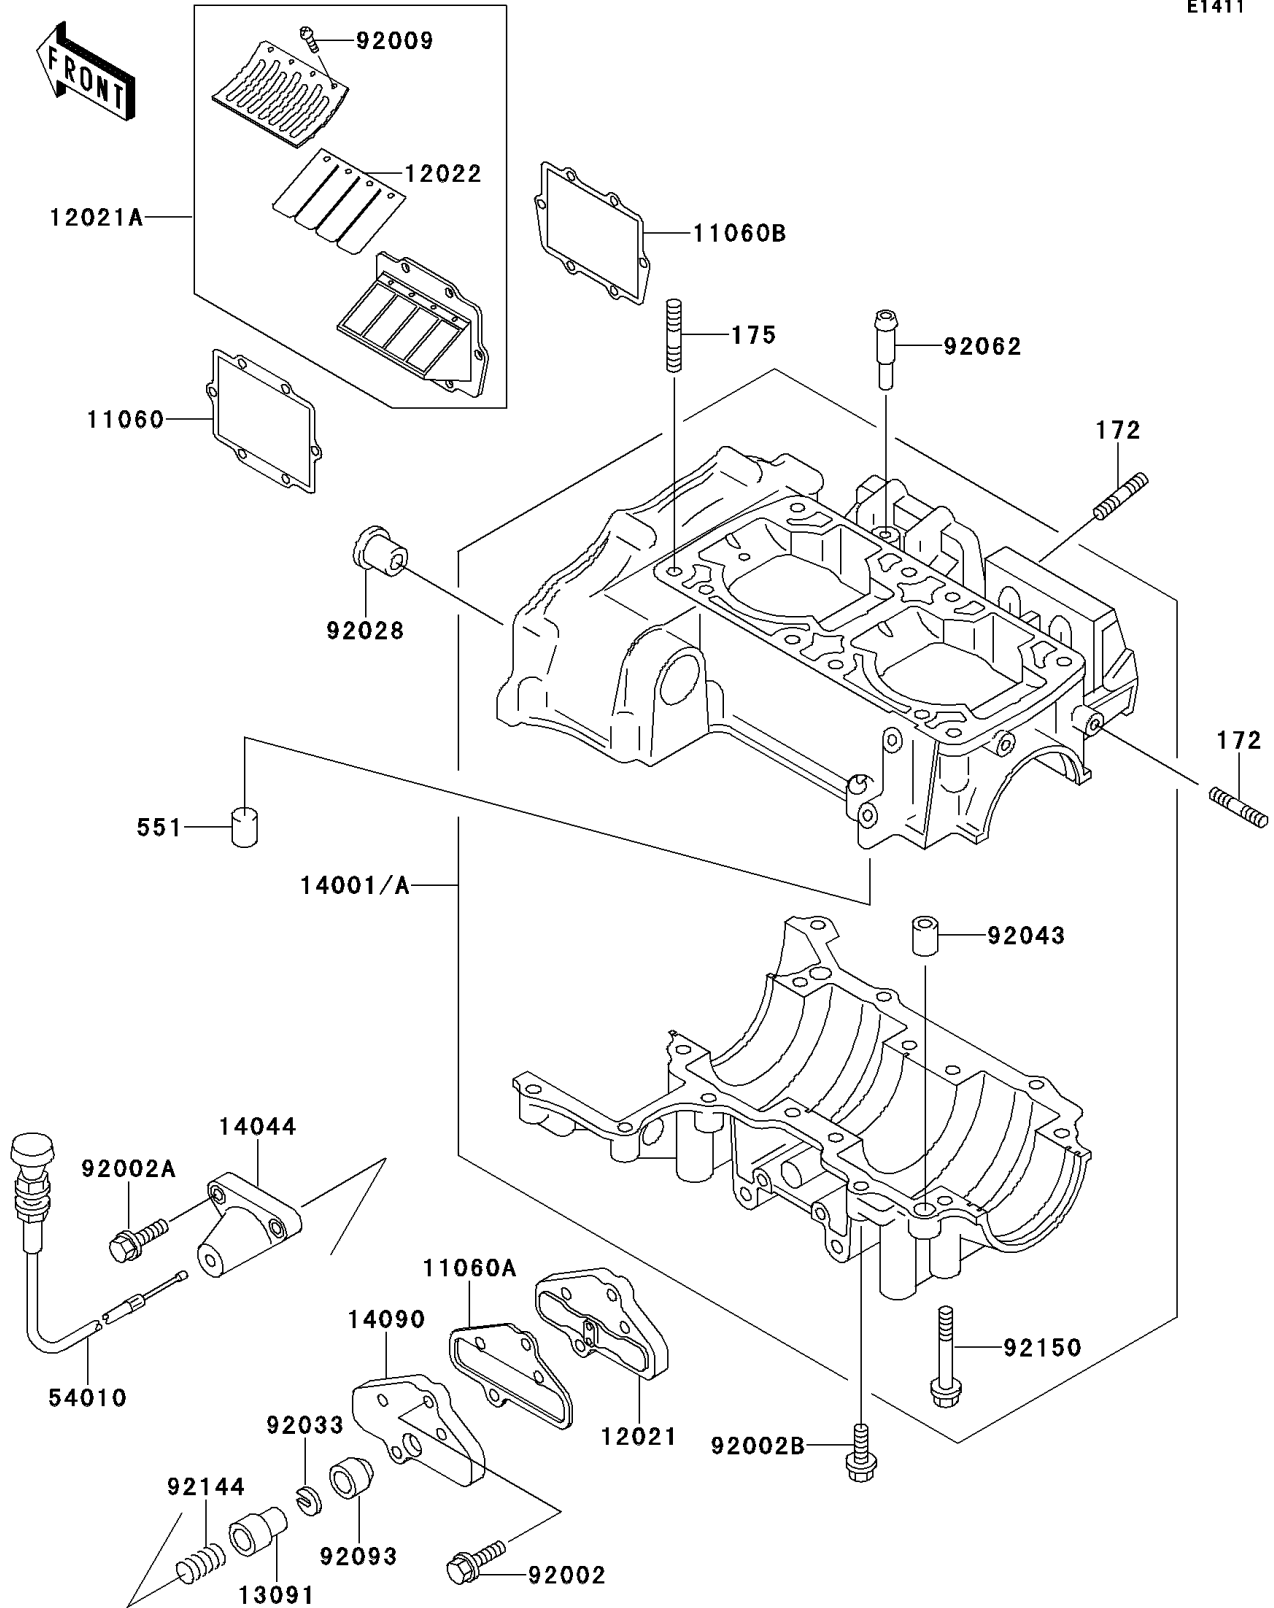

# 1997 750 ZXi PARTS DIAGRAM

Crankcase

E1411

# 1997 750 ZXi PARTS LIST

## Crankcase

ITEM NAME	PART NUMBER	QUANTITY
BOLT-STUD (Ref # 172)	172R0620	14
BOLT-STUD-FINE (Ref # 175)	175R1035	8
PIN-DOWEL (Ref # 551)	551R0612	1
GASKET, REED VALVE (Ref # 11060)	11060-3717	2
GASKET, CONTROL VALVE (Ref # 11060A)	11060-3723	1
GASKET, REED VALVE (Ref # 11060B)	11060-3757	2
VALVE-ASSY-REED, CONTROL (Ref # 12021)	12021-3707	1
VALVE-ASSY-REED (Ref # 12021A)	12021-3708	2
VALVE-REED (Ref # 12022)	12022-3703	4
HOLDER (Ref # 13091)	13091-3707	1
SET-CRANKCASE (Ref # 14001A)	14001-5346	1
HOLDER-CABLE (Ref # 14044)	14044-3702	1
COVER, CONTROL VALVE (Ref # 14090)	14090-3734	1
CABLE, CONTROL VALVE (Ref # 54010)	54010-3707	1
BOLT, 6X25 (Ref # 92002)	92002-3714	2
BOLT, 6X45 (Ref # 92002A)	92002-3717	2
BOLT, 6X30 (Ref # 92002B)	92002-3726	7
SCREW, 3X6 (Ref # 92009)	92009-1371	16
BUSHING (Ref # 92028)	92028-3718	1
RING-SNAP (Ref # 92033)	92033-3708	1
PIN, DOWEL, 10X14 (Ref # 92043)	92043-1037	2
NOZZLE (Ref # 92062)	92062-3705	1
SEAL (Ref # 92093)	92093-3703	1
SPRING (Ref # 92144)	92144-3701	1
BOLT, 8X65 (Ref # 92150)	92150-3708	8