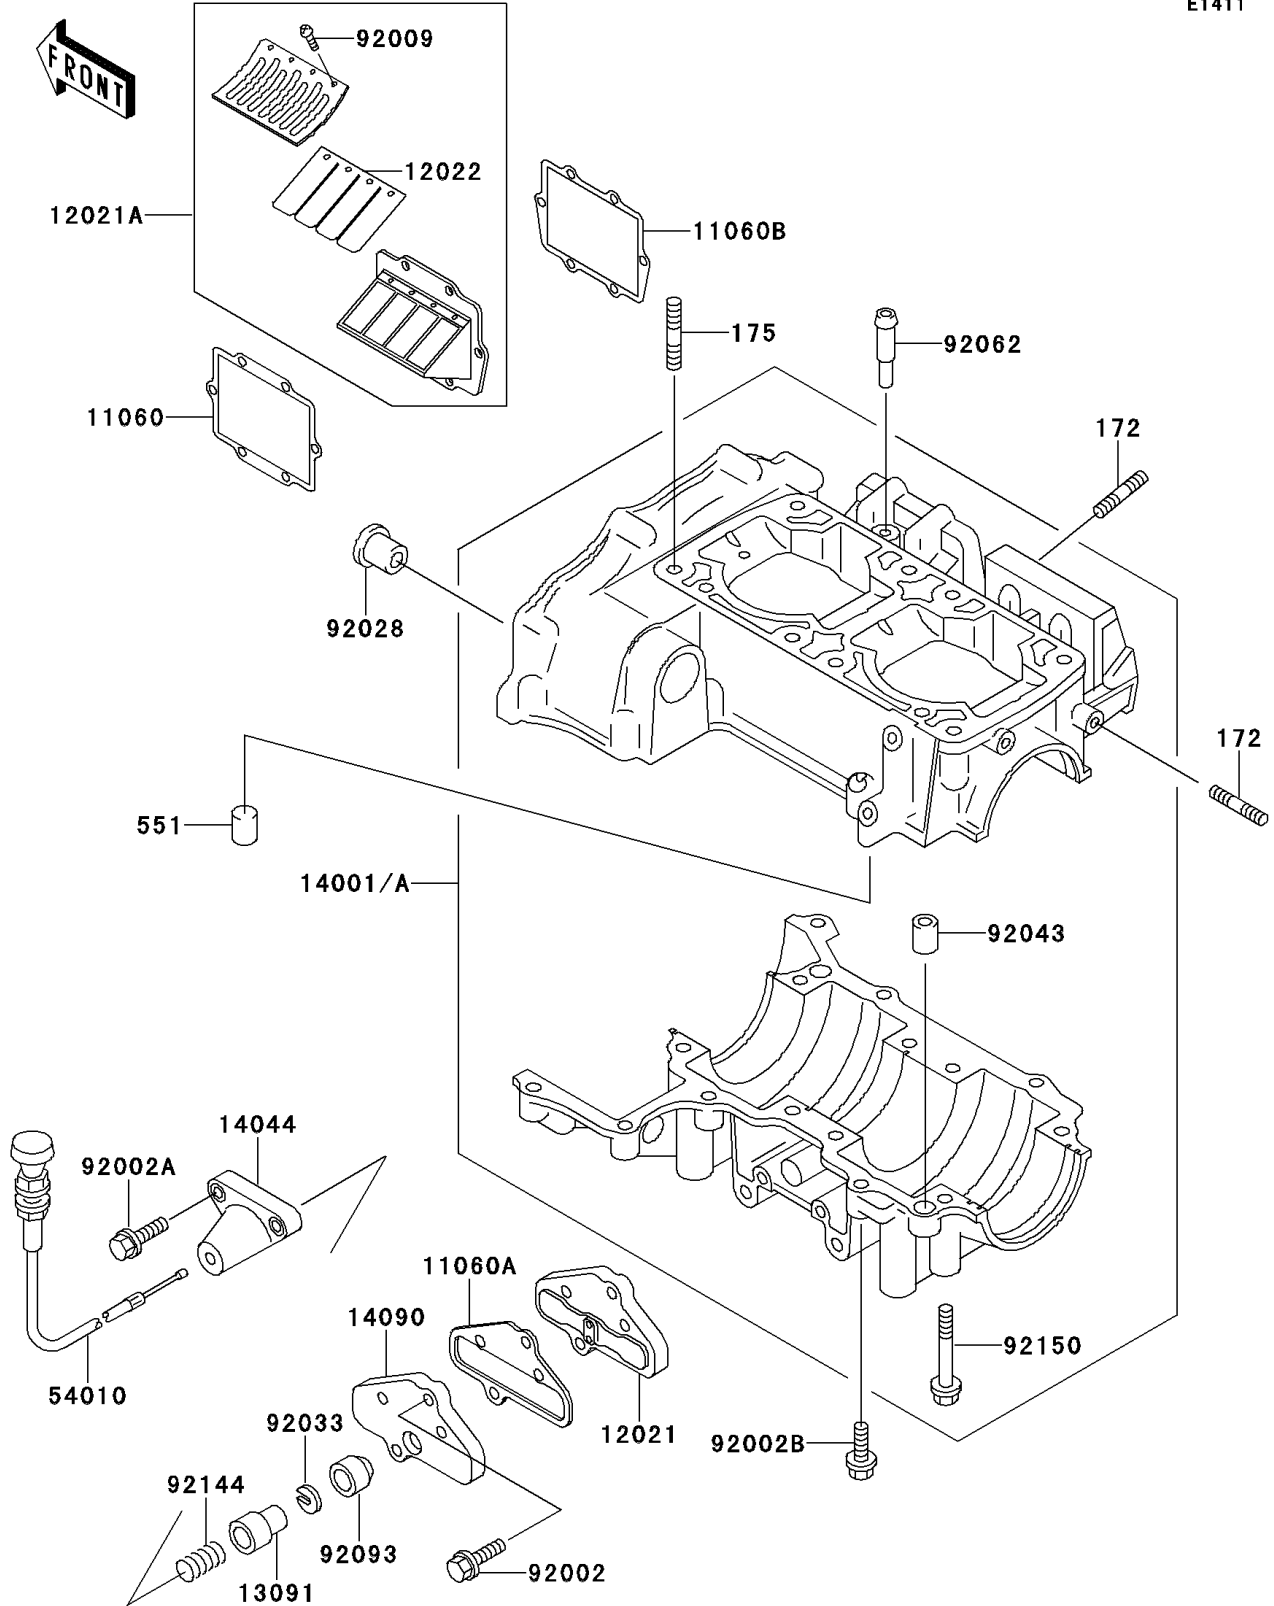

1997 750 ZXi PARTS DIAGRAM

Crankcase

E1411

1997 750 ZXi PARTS LIST

Crankcase

ITEM NAME	PART NUMBER	QUANTITY
BOLT-STUD (Ref # 172)	172R0620	14
BOLT-STUD-FINE (Ref # 175)	175R1035	8
PIN-DOWEL (Ref # 551)	551R0612	1
GASKET, REED VALVE (Ref # 11060)	11060-3717	2
GASKET, CONTROL VALVE (Ref # 11060A)	11060-3723	1
GASKET, REED VALVE (Ref # 11060B)	11060-3757	2
VALVE-ASSY-REED, CONTROL (Ref # 12021)	12021-3707	1
VALVE-ASSY-REED (Ref # 12021A)	12021-3708	2
VALVE-REED (Ref # 12022)	12022-3703	4
HOLDER (Ref # 13091)	13091-3707	1
SET-CRANKCASE (Ref # 14001A)	14001-5346	1
HOLDER-CABLE (Ref # 14044)	14044-3702	1
COVER, CONTROL VALVE (Ref # 14090)	14090-3734	1
CABLE, CONTROL VALVE (Ref # 54010)	54010-3707	1
BOLT, 6X25 (Ref # 92002)	92002-3714	2
BOLT, 6X45 (Ref # 92002A)	92002-3717	2
BOLT, 6X30 (Ref # 92002B)	92002-3726	7
SCREW, 3X6 (Ref # 92009)	92009-1371	16
BUSHING (Ref # 92028)	92028-3718	1
RING-SNAP (Ref # 92033)	92033-3708	1
PIN, DOWEL, 10X14 (Ref # 92043)	92043-1037	2
NOZZLE (Ref # 92062)	92062-3705	1
SEAL (Ref # 92093)	92093-3703	1
SPRING (Ref # 92144)	92144-3701	1
BOLT, 8X65 (Ref # 92150)	92150-3708	8