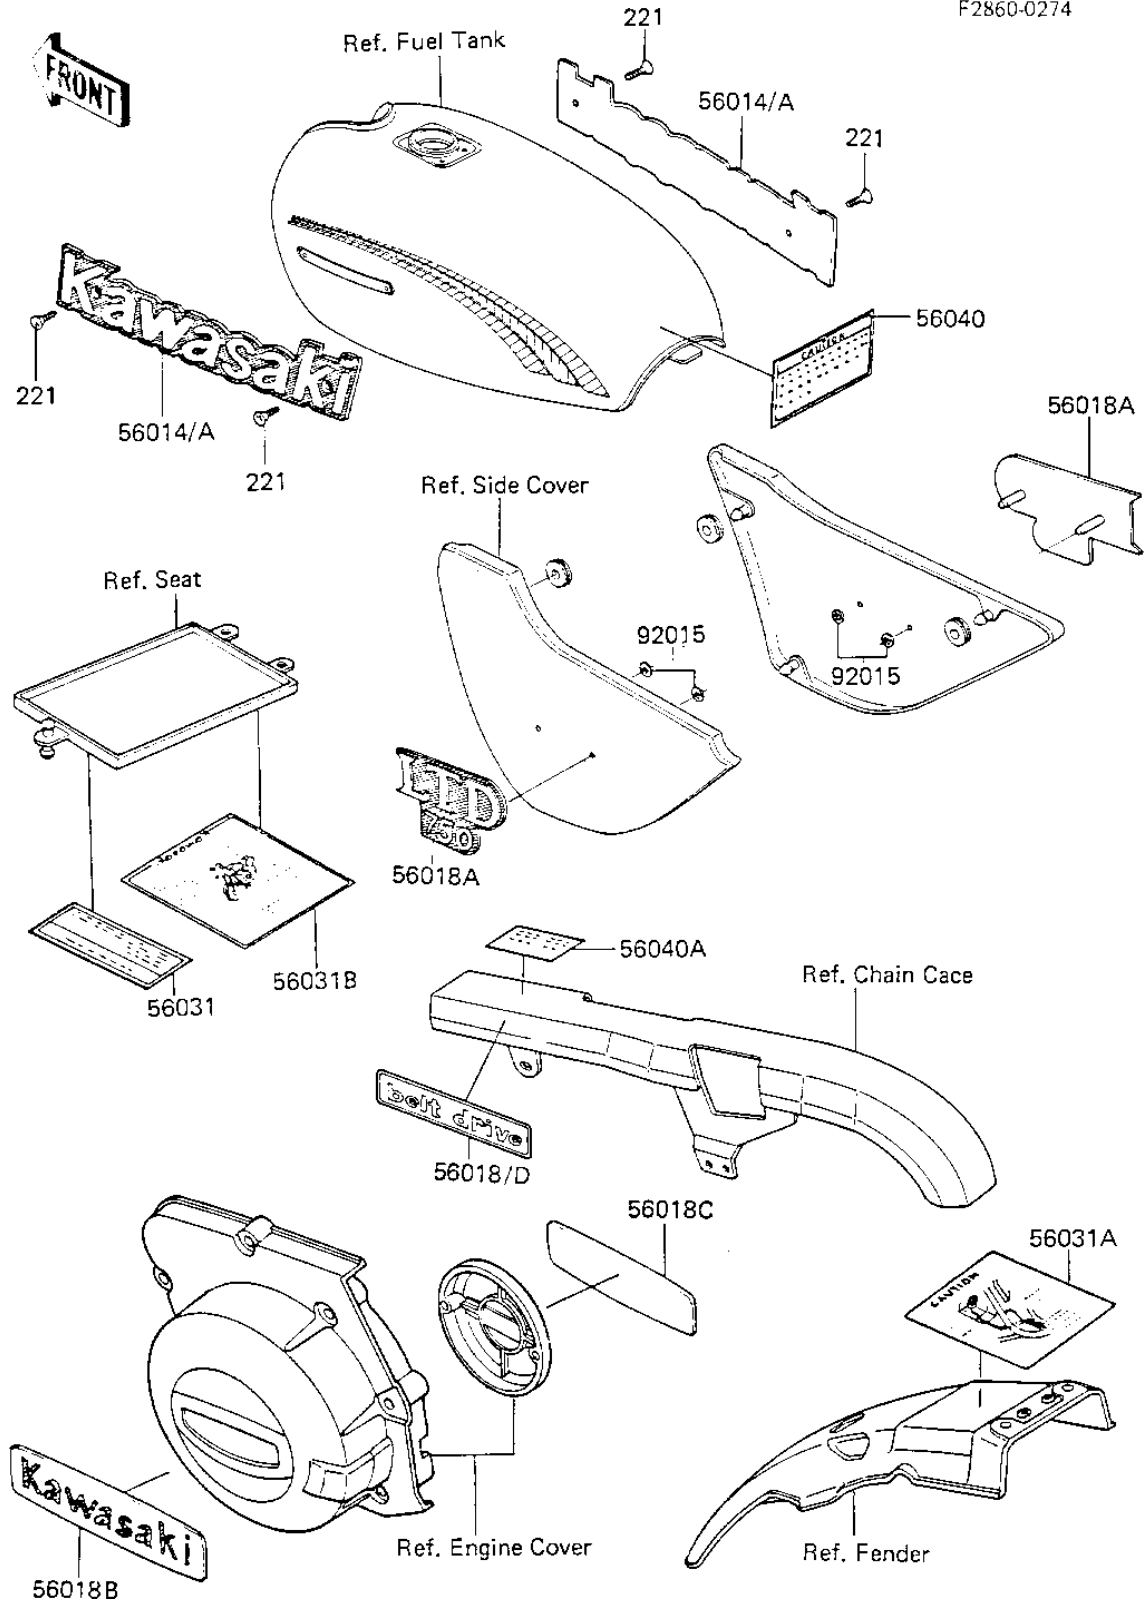

1983 LTD Belt PARTS DIAGRAM

LABELS

F2860-0274

1983 LTD Belt PARTS LIST

LABELS

| ITEM NAME | PART NUMBER | QUANTITY |
|--|-------------|----------|
| EMBLEM,FUEL TANK (Ref # 56014) | 56014-1043 | 2 |
| MARK,DRIVE BELT CASE (Ref # 56018) | 56018-1214 | 1 |
| MARK,SIDE COVER (Ref # 56018A) | 56018-1279 | 2 |
| MARK,GENERATOR COVER (Ref # 56018B) | 56018-1291 | 1 |
| MARK,GOVERNOR CAP (Ref # 56018C) | 56018-1292 | 1 |
| LABEL-MANUAL,OIL & OIL FI (Can (Ref # 56031) | 56031-1064 | 1 |
| LABEL,BATTERY VENT (Ref # 56031A) | 56031-1175 | 1 |
| LABEL,DAILY SAFETY (Ref # 56031B) | 56031-1181 | 1 |
| LABEL,AIR INTAKE (Ref # 56040) | 56040-1014 | 1 |
| LABEL-WARNING,BELT (Canada) (Ref # 56040A) | 56040-1031 | 1 |
| NUT,LOCK,3MM (Ref # 92015) | 92018-005 | 4 |
| SCREW-CSK-CROS (Ref # 221) | 221C0306 | 4 |