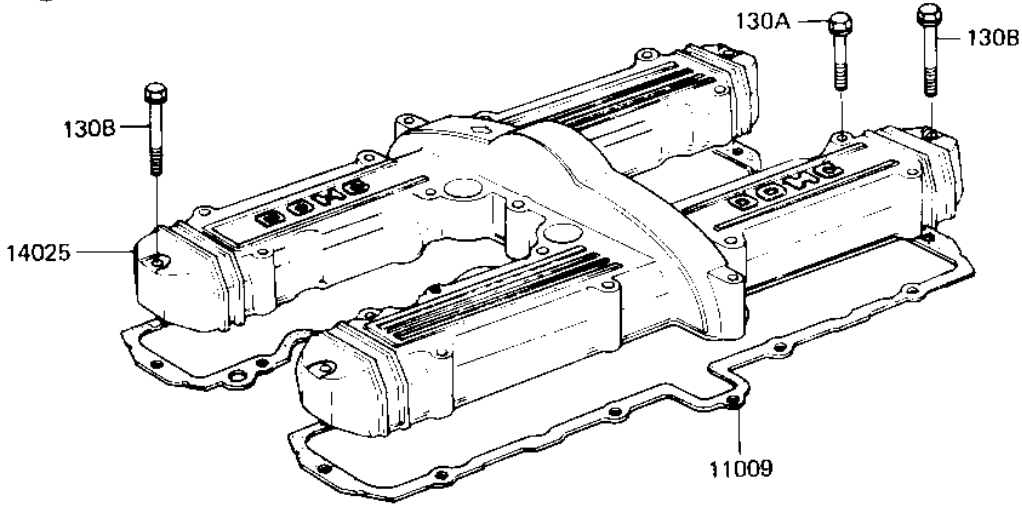

# 1983 KZ750-L3 PARTS DIAGRAM

## CYLINDER HEAD COVER

E1112-0050

## CYLINDER HEAD COVER

ITEM NAME	PART NUMBER	QUANTITY
GASKET,CYLINDER HEAD (Ref # 11009)	11009-1274	1
VALVE ASSY REED (Ref # 12021)	12021-1003	2
COVER,CYLINDER HEAD,F.BLA (Can (Ref # 14025)	14025-1585	1
COVER,CYLINDER HEAD,F (Ref # 14025A)	14025-1592	1
CAP ASSY,LH REED VLV (Ref # 14075)	14075-5007	1
CAP ASSY,RH REED VLV (Ref # 14075A)	14075-5008	1
BOLT,FLANGED,6X20 (Ref # 130)	130G0620	4
BOLT,FLANGED,6X40 (Ref # 130A)	130G0640	16
BOLT,FLANGED,6X40 (Ref # 130A)	130G0640	20
BOLT,FLANGED,6X45 (Ref # 130B)	130G0645	4
BOLT,FLANGED,6X65 (Ref # 130C)	130G0665	4