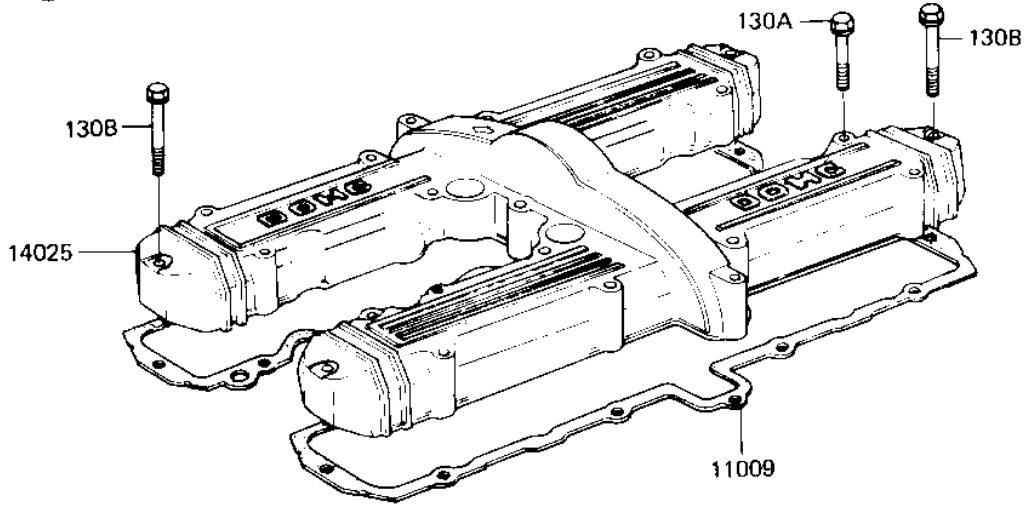

1983 KZ750-L3 PARTS DIAGRAM

CYLINDER HEAD COVER

E1112-0050

1983 KZ750-L3 PARTS LIST

CYLINDER HEAD COVER

ITEM NAME	PART NUMBER	QUANTITY
GASKET,CYLINDER HEAD (Ref # 11009)	11009-1274	1
VALVE ASSY REED (Ref # 12021)	12021-1003	2
COVER,CYLINDER HEAD,F.BLA (Can (Ref # 14025)	14025-1585	1
COVER,CYLINDER HEAD,F (Ref # 14025A)	14025-1592	1
CAP ASSY,LH REED VLV (Ref # 14075)	14075-5007	1
CAP ASSY,RH REED VLV (Ref # 14075A)	14075-5008	1
BOLT,FLANGED,6X20 (Ref # 130)	130G0620	4
BOLT,FLANGED,6X40 (Ref # 130A)	130G0640	16
BOLT,FLANGED,6X40 (Ref # 130A)	130G0640	20
BOLT,FLANGED,6X45 (Ref # 130B)	130G0645	4
BOLT,FLANGED,6X65 (Ref # 130C)	130G0665	4