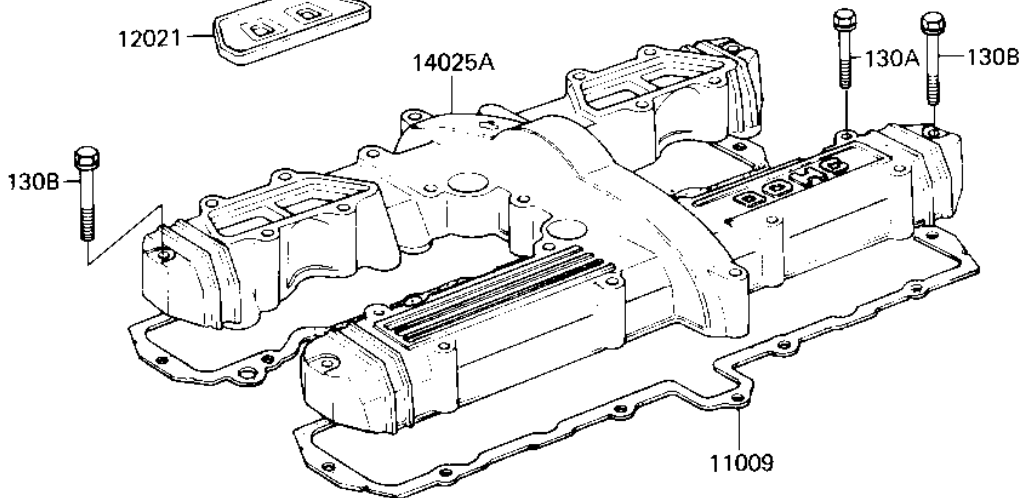

# 1983 KZ750-L3 PARTS DIAGRAM

## CYLINDER HEAD COVER

E1112-0050

## CYLINDER HEAD COVER

ITEM NAME	PART NUMBER	QUANTITY
GASKET,CYLINDER HEAD (Ref # 11009)	11009-1274	1
VALVE ASSY REED (Ref # 12021)	12021-1003	2
COVER,CYLINDER HEAD,F.BLA (Can (Ref # 14025)	14025-1585	1
COVER,CYLINDER HEAD,F (Ref # 14025A)	14025-1592	1
CAP ASSY,LH REED VLV (Ref # 14075)	14075-5007	1
CAP ASSY,RH REED VLV (Ref # 14075A)	14075-5008	1
BOLT,FLANGED,6X20 (Ref # 130)	130G0620	4
BOLT,FLANGED,6X40 (Ref # 130A)	130G0640	16
BOLT,FLANGED,6X40 (Ref # 130A)	130G0640	20
BOLT,FLANGED,6X45 (Ref # 130B)	130G0645	4
BOLT,FLANGED,6X65 (Ref # 130C)	130G0665	4