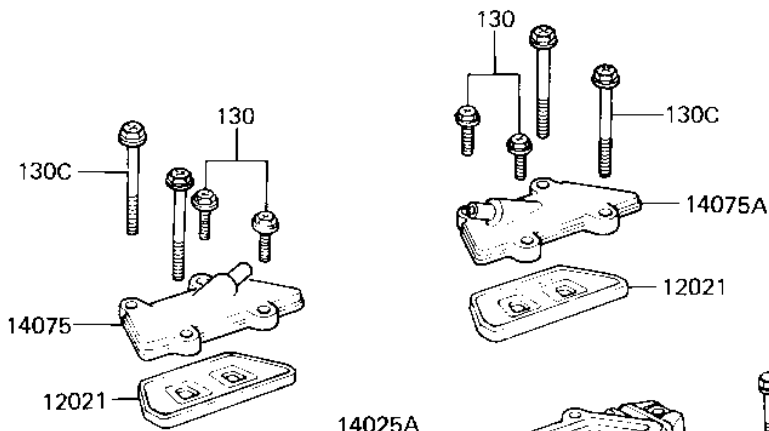

# 1983 KZ750-L3 PARTS DIAGRAM

## CYLINDER HEAD COVER

E1112-0050

## CYLINDER HEAD COVER

ITEM NAME	PART NUMBER	QUANTITY
GASKET,CYLINDER HEAD (Ref # 11009)	11009-1274	1
VALVE ASSY REED (Ref # 12021)	12021-1003	2
COVER,CYLINDER HEAD,F.BLA (Can (Ref # 14025)	14025-1585	1
COVER,CYLINDER HEAD,F (Ref # 14025A)	14025-1592	1
CAP ASSY,LH REED VLV (Ref # 14075)	14075-5007	1
CAP ASSY,RH REED VLV (Ref # 14075A)	14075-5008	1
BOLT,FLANGED,6X20 (Ref # 130)	130G0620	4
BOLT,FLANGED,6X40 (Ref # 130A)	130G0640	16
BOLT,FLANGED,6X40 (Ref # 130A)	130G0640	20
BOLT,FLANGED,6X45 (Ref # 130B)	130G0645	4
BOLT,FLANGED,6X65 (Ref # 130C)	130G0665	4