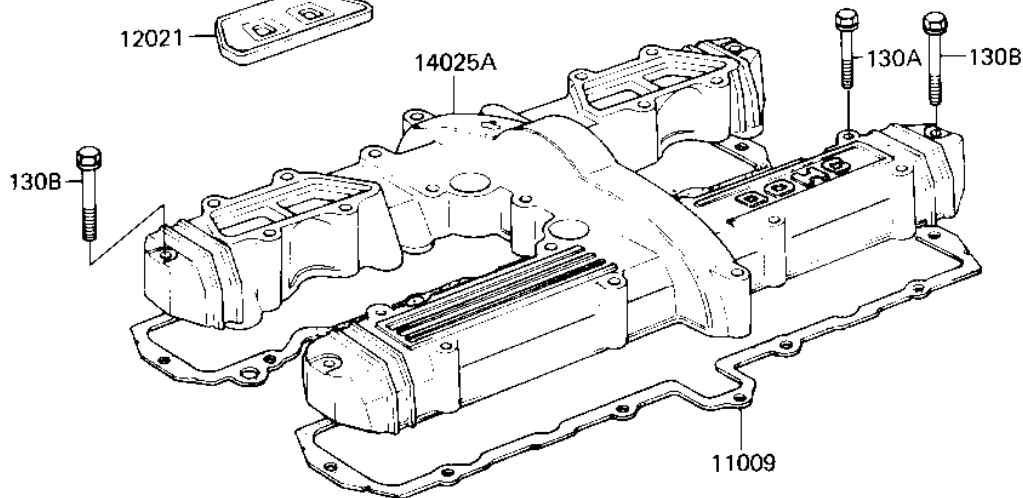

1983 KZ750-L3 PARTS DIAGRAM

CYLINDER HEAD COVER

E1112-0050

1983 KZ750-L3 PARTS LIST

CYLINDER HEAD COVER

ITEM NAME	PART NUMBER	QUANTITY
GASKET,CYLINDER HEAD (Ref # 11009)	11009-1274	1
VALVE ASSY REED (Ref # 12021)	12021-1003	2
COVER,CYLINDER HEAD,F.BLA (Can (Ref # 14025)	14025-1585	1
COVER,CYLINDER HEAD,F (Ref # 14025A)	14025-1592	1
CAP ASSY,LH REED VLV (Ref # 14075)	14075-5007	1
CAP ASSY,RH REED VLV (Ref # 14075A)	14075-5008	1
BOLT,FLANGED,6X20 (Ref # 130)	130G0620	4
BOLT,FLANGED,6X40 (Ref # 130A)	130G0640	16
BOLT,FLANGED,6X40 (Ref # 130A)	130G0640	20
BOLT,FLANGED,6X45 (Ref # 130B)	130G0645	4
BOLT,FLANGED,6X65 (Ref # 130C)	130G0665	4