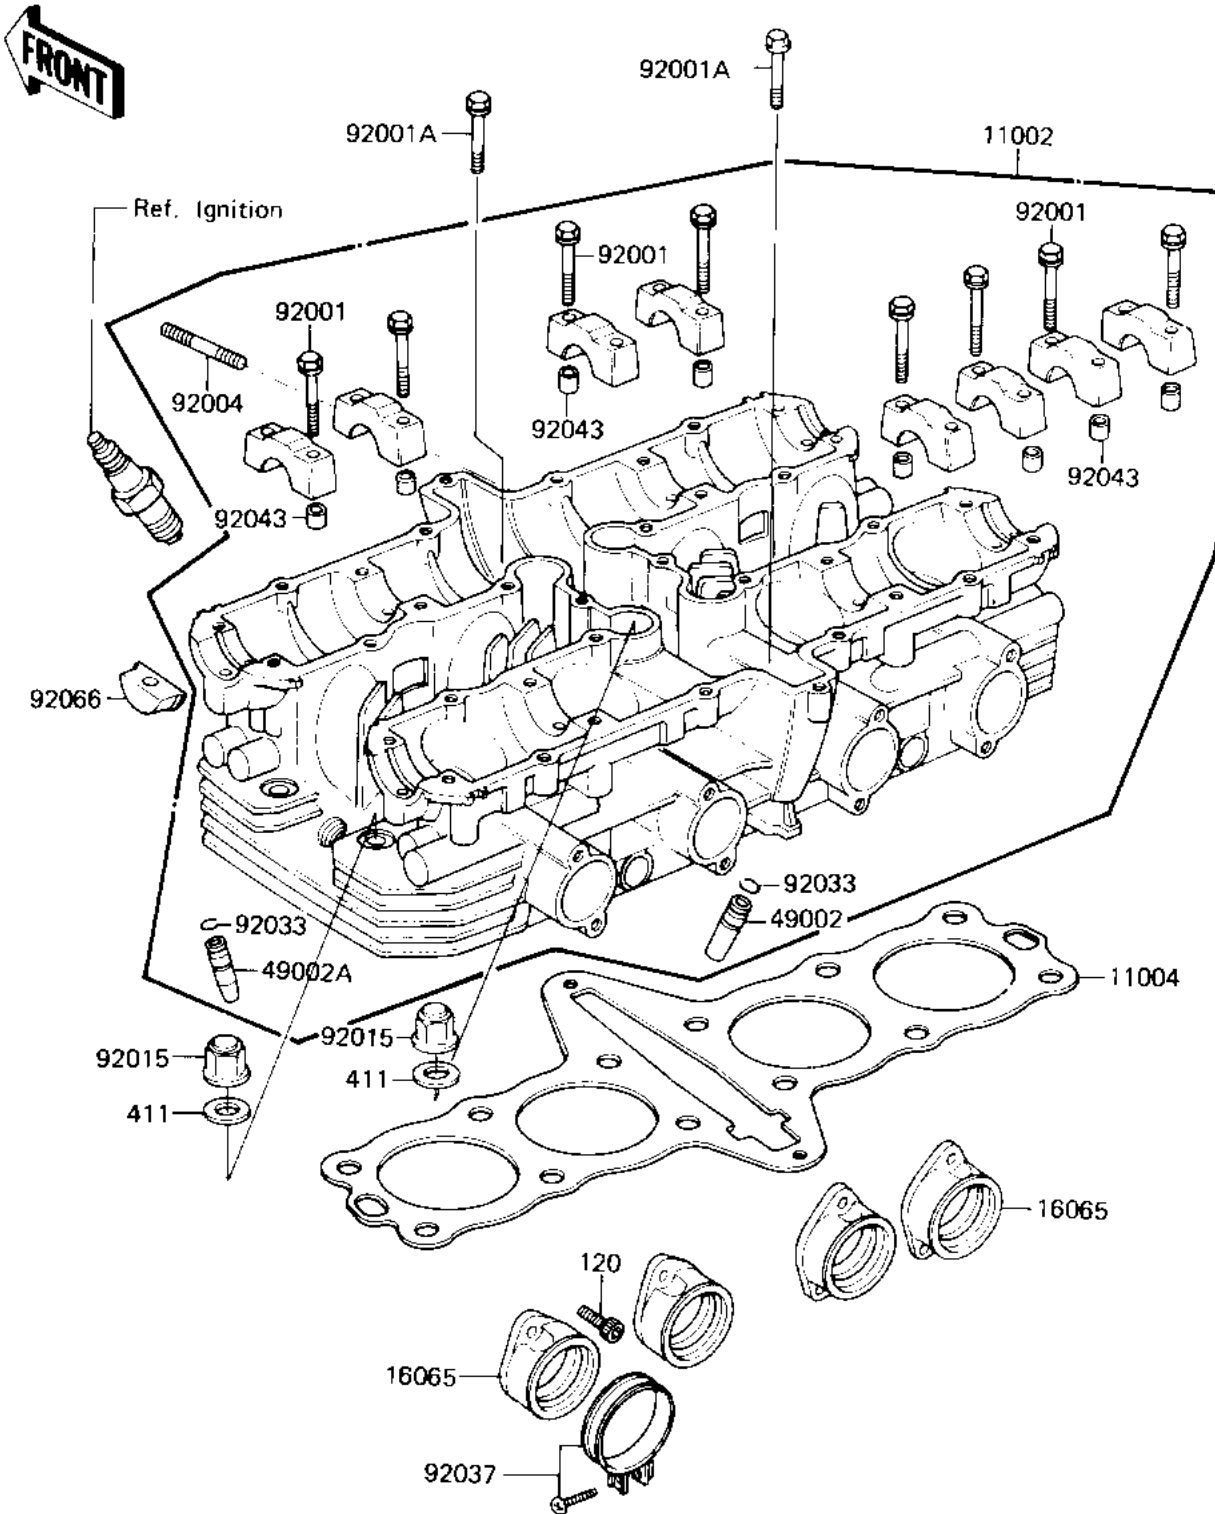

1983 KZ750-L3 PARTS DIAGRAM

CYLINDER HEAD

E1111-0077

1983 KZ750-L3 PARTS LIST

CYLINDER HEAD

ITEM NAME	PART NUMBER	QUANTITY
HEAD ASSY CYLINDER (Ref # 11002)	11002-5033	1
GASKET-HEAD,CYLINDER (Ref # 11004)	11004-1107	1
HOLDER-CARBURETOR (Ref # 16069)	16065-1132	4
GUIDE,INLET VALVE (Ref # 49002)	12013-009	4
GUIDE,EXHAUST VALVE (Ref # 49002A)	49002-1002	4
BOLT,FLANGED,6X38 (Ref # 92001)	92001-1105	16
BOLT,FLANGED,8X43 (Ref # 92001A)	92001-1445	2
STUD,6X27 (Ref # 92004)	92004-066	8
NUT,CYLINDER HEAD (Ref # 92015)	92015-076	12
CIRCLIP-VALVE (Ref # 92033)	92036-023	8
CLAMP-INLET PIPE (Ref # 92037)	92037-061	4
PIN-DOWEL (Ref # 92043)	92042-007	16
PLUG,CAMSHAFT,11.35X1 (Ref # 92066)	92066-1111	4
BOLT-SOCKET,6X16,BLAC (Ref # 120)	120S0616	8
WASHER PLAIN 10MM (Ref # 411)	411B1000	12