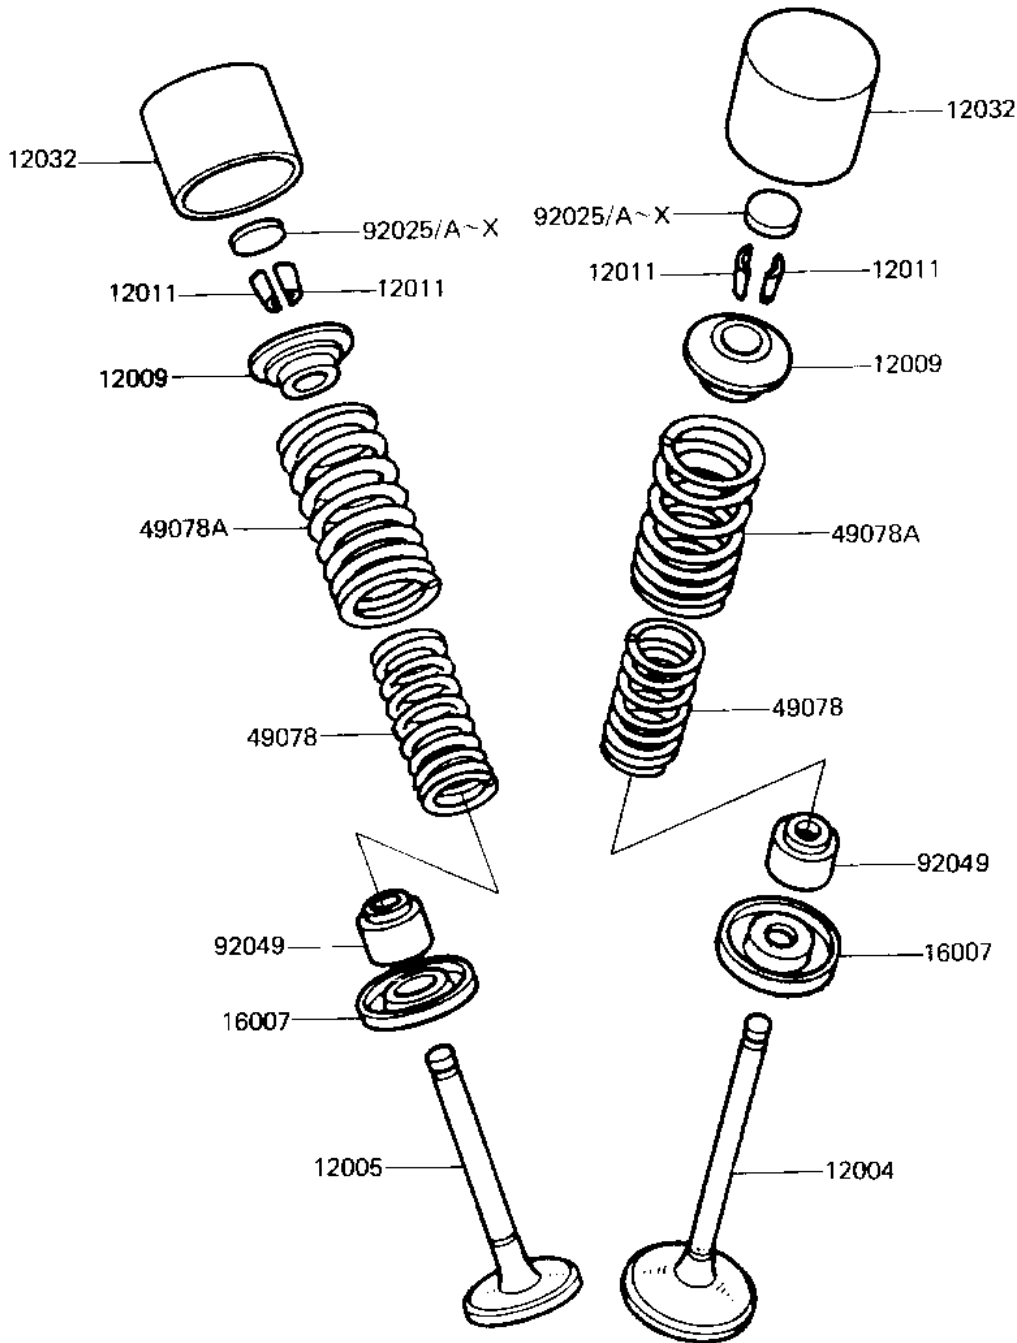

1983 KZ750-L3 PARTS DIAGRAM

VALVES

E1210-0002

1983 KZ750-L3 PARTS LIST

VALVES

ITEM NAME	PART NUMBER	QUANTITY
VALVE-INTAKE (Ref # 12004)	12004-1058	4
VALVE,EXHAUST (Ref # 12005)	12005-1006	4
RETAINER,VALVE SPRING (Ref # 12009)	12009-008	8
SPLIT KEEPER (Ref # 12011)	12011-004	16
TAPPET (Ref # 12032)	12032-1001	8
UNAVAILABLE IN PRICE BOOK (Ref # 16007)	16007-1204	8
SPRING,VALVE,INNER (Ref # 49078)	49078-1001	8
SPRING,VALVE,OUTER (Ref # 49078A)	49078-1002	8
SHIM,2.007 (Ref # 92025)	92025-1090	AR
SHIM,2.05T (Ref # 92025A)	92025-1091	AR
SHIM,2.10T (Ref # 92025B)	92025-1092	AR
SHIM,2.15T (Ref # 92025C)	92025-1093	AR
SHIM,2.20T (Ref # 92025D)	92025-1094	AR
SHIM,2.25T (Ref # 92025E)	92025-1095	AR
SHIM,2.30T (Ref # 92025F)	92025-1096	AR
SHIM,2.35T (Ref # 92025G)	92025-1097	AR
SHIM,2.40T (Ref # 92025H)	92025-1098	AR
SHIM,2.45T (Ref # 92025I)	92025-1099	AR
SHIM,2.50T (Ref # 92025J)	92025-1100	AR
SHIM T2.55 (Ref # 92025K)	92025-1101	AR
SHIM,2.60T (Ref # 92025L)	92025-1102	AR
SHIM,2.65T (Ref # 92025M)	92025-1103	AR
SHIM,2.70T (Ref # 92025N)	92025-1104	AR
SHIM,2.75T (Ref # 92025O)	92025-1105	AR
SHIM,2.80T (Ref # 92025P)	92025-1106	AR
SHIM,2.85T (Ref # 92025Q)	92025-1107	AR
SHIM,2.90T (Ref # 92025R)	92025-1108	AR
SHIM,2.95 (Ref # 92025S)	92025-1109	AR
SHIM,3.00T (Ref # 92025T)	92025-1110	AR

1983 KZ750-L3 PARTS LIST

VALVES

ITEM NAME	PART NUMBER	QUANTITY
SHIM,3.05T (Ref # 92025U)	92025-1111	AR
SHIM,3.10T (Ref # 92025V)	92025-1112	AR
SHIM,3.15T (Ref # 92025W)	92025-1113	AR
SHIM,3.20T (Ref # 92025X)	92025-1114	AR
OIL SEAL,RV37129.5 (Ref # 92049)	92049-016	8