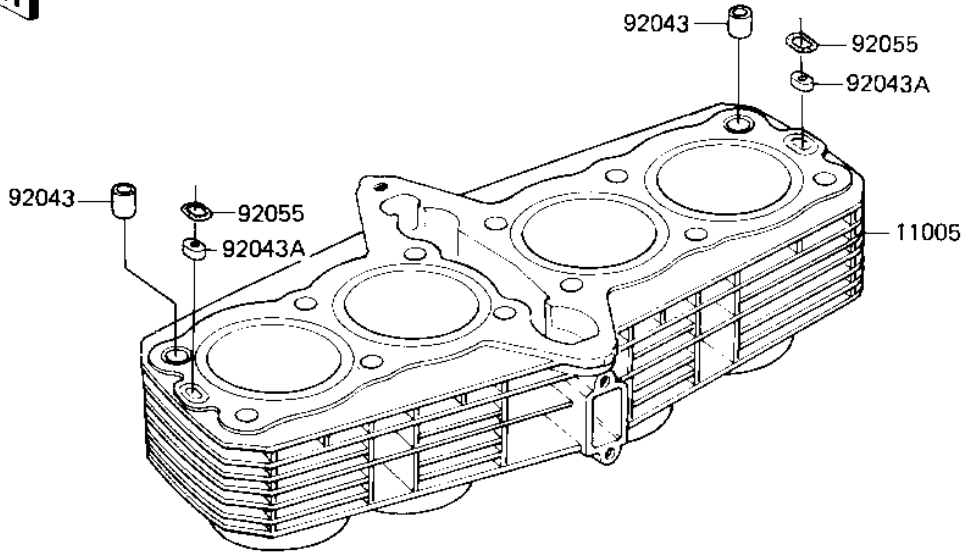

1983 KZ750-L3 PARTS DIAGRAM

CYLINDER/PISTONS

E1120-0027

1983 KZ750-L3 PARTS LIST

CYLINDER/PISTONS

ITEM NAME	PART NUMBER	QUANTITY
CYLINDER-ENGINE,F.BLA (Ref # 11005)	11005-1306	1
GASKET,CYLINDER BASE (Ref # 11009)	11060-1144	1
PISTON-ENGINE,STD (Ref # 13001)	13001-1343	4
PIN-PISTON (Ref # 13002)	13002-1001	4
RING-SET-PISTON,STD (Ref # 13008)	13008-5046	4
RING-SET PISTON LL,01 (Ref # 13024)	13024-5022	4
RING-SET PISTON L,0/S (Ref # 13025)	13025-5022	4
PISTON-ENGINE LL,0/S, (Ref # 13027)	13027-1036	4
PISTON-ENGINE L,0/S, (Ref # 13029)	13029-1037	4
CIRCLIP PISTON PIN (Ref # 92033)	92036-005	8
PIN,11X14X12.3 (Ref # 92043)	92043-1266	2
PIN,OIL LINE (Ref # 92043A)	92043-1210	2
RING-O (Ref # 92055)	92055-1147	2