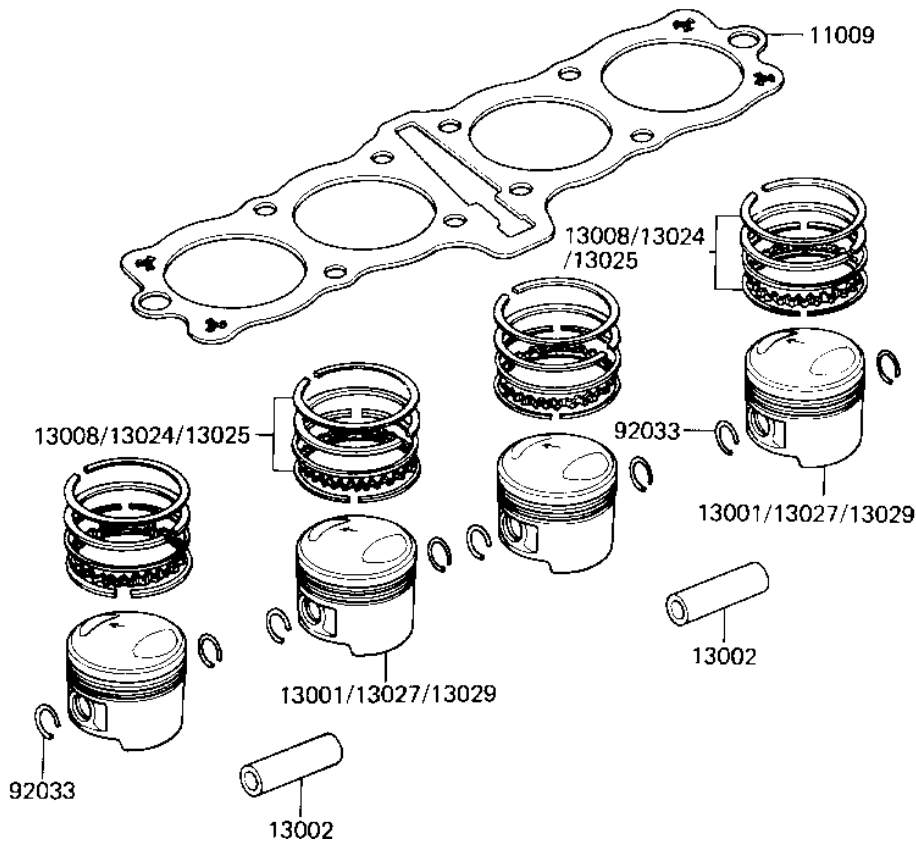

1983 KZ750-L3 PARTS DIAGRAM

CYLINDER/PISTONS

E1120-0027

1983 KZ750-L3 PARTS LIST

CYLINDER/PISTONS

ITEM NAME	PART NUMBER	QUANTITY
CYLINDER-ENGINE,F.BLA (Ref # 11005)	11005-1306	1
GASKET,CYLINDER BASE (Ref # 11009)	11060-1144	1
PISTON-ENGINE,STD (Ref # 13001)	13001-1343	4
PIN-PISTON (Ref # 13002)	13002-1001	4
RING-SET-PISTON,STD (Ref # 13008)	13008-5046	4
RING-SET PISTON LL,01 (Ref # 13024)	13024-5022	4
RING-SET PISTON L,0/S (Ref # 13025)	13025-5022	4
PISTON-ENGINE LL,0/S, (Ref # 13027)	13027-1036	4
PISTON-ENGINE L,0/S, (Ref # 13029)	13029-1037	4
CIRCLIP PISTON PIN (Ref # 92033)	92036-005	8
PIN,11X14X12.3 (Ref # 92043)	92043-1266	2
PIN,OIL LINE (Ref # 92043A)	92043-1210	2
RING-O (Ref # 92055)	92055-1147	2