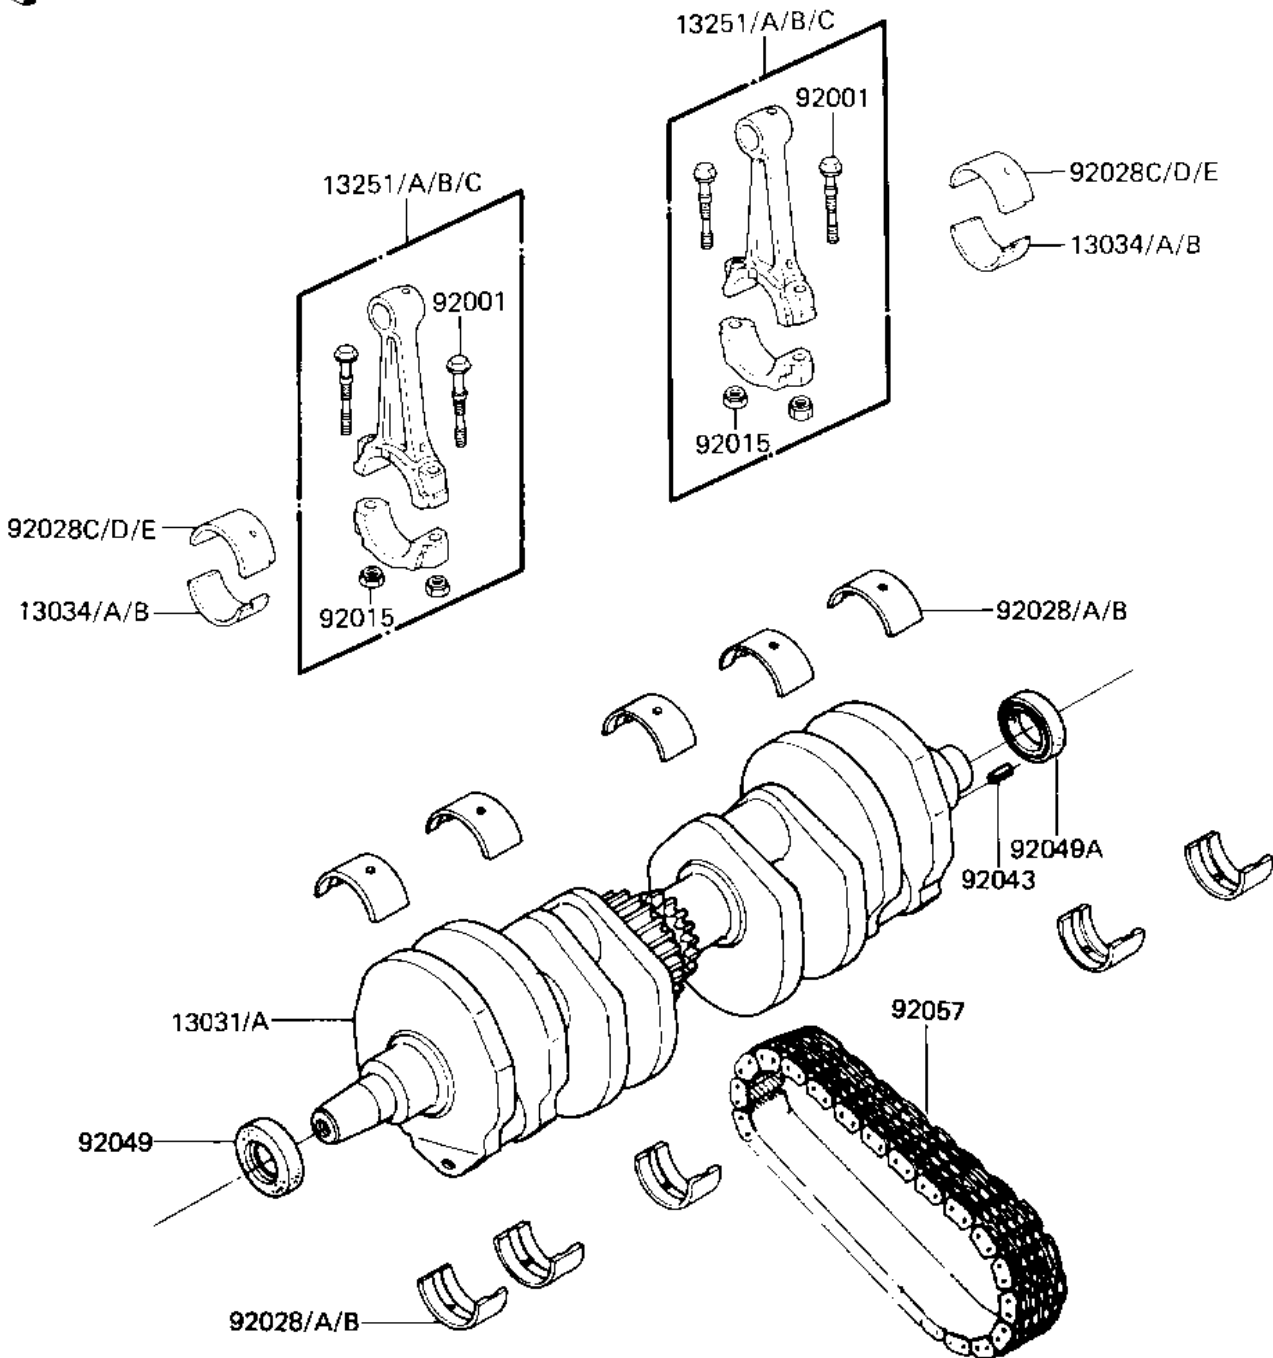

1983 KZ750-L3 PARTS DIAGRAM

CRANKSHAFT

EC321 3079

1983 KZ750-L3 PARTS LIST

CRANKSHAFT

ITEM NAME	PART NUMBER	QUANTITY
CRANKSHAFT ASSY (Ref # 13031)	13031-1028	1
CRANKSHAFT-COMP (Ref # 13031A)	13031-1314	1
METAL,CONNECT ROD BRG (Ref # 13034)	13034-050	4
METAL,CONNECT ROD BRG (Ref # 13034A)	13034-051	4
METAL,CONNECT ROD BRG (Ref # 13034B)	13034-052	4
ROD-ASSY-CONNECTING,I (Ref # 13251)	13251-1009-II	4
ROD-ASSY-CONNECTING,I (Ref # 13251A)	13251-1009-II	4
ROD-ASSY-CONNECTING,J (Ref # 13251B)	13251-1009-JJ	4
CONNECTING ROD ASSY,K (Ref # 13251C)	13251-1007-KK	4
BOLT,CONNECTING ROD,8 (Ref # 92001)	92001-1887	8
NUT,FLANGED,8MM (Ref # 92015)	92015-1311	8
BUSHING,CRANKSHAFT (Ref # 92028)	92028-1100	10
BUSHING,CRANKSHAFT (Ref # 92028A)	92028-1101	10
BUSHING,CRANKSHAFT (Ref # 92028B)	92028-1102	10
BUSHING,CONNECTING RO (Ref # 92028C)	92028-1156	4
BUSHING,CONNECTING RO (Ref # 92028D)	92028-1157	4
BUSHING,CONNECTING RO (Ref # 92028E)	92028-1158	4
PIN-SPRING,4X8 (Ref # 92043)	555A0408	1
OIL SEAL,HSCY22397 (Ref # 92049)	92050-080	1
OIL SEAL,HSCY25397 (Ref # 92049A)	92050-081	1
CHAIN,PRIMARY 52L (Ref # 92057)	13122-007	1