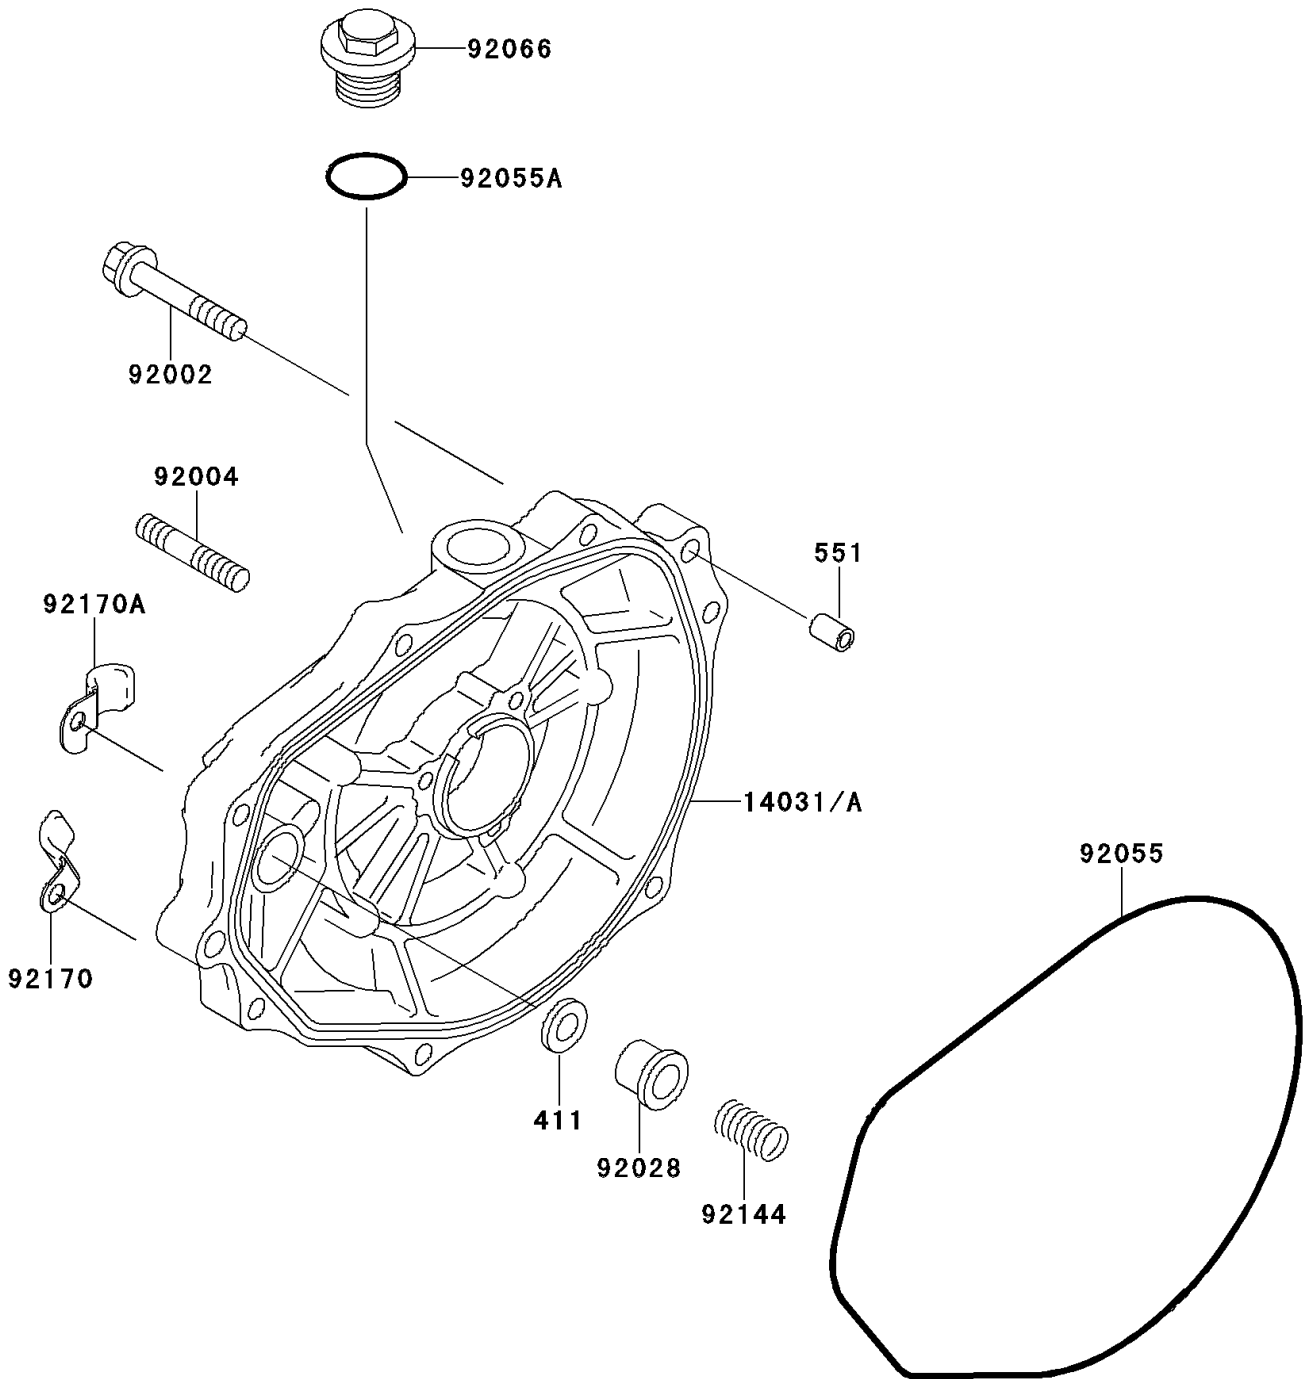

# 1997 750 ZXi PARTS DIAGRAM

Engine Cover(s)

E1431

## 1997 750 ZXi PARTS LIST

### Engine Cover(s)

ITEM NAME	PART NUMBER	QUANTITY
WASHER-PLAIN,5MM (Ref # 411)	411S0500	1
PIN-DOWEL (Ref # 551)	551R0812	2
COVER-GENERATOR (Ref # 14031A)	14031-3721	1
BOLT,6X30 (Ref # 92002)	92002-3726	7
STUD (Ref # 92004)	92004-3710	2
BUSHING (Ref # 92028)	92028-3718	1
RING-O,GENERATOR COVER (Ref # 92055)	92055-3712	1
RING-O (Ref # 92055A)	92055-515	1
PLUG (Ref # 92066)	92066-3739	1
SPRING (Ref # 92144)	92144-3728	1
CLAMP (Ref # 92170)	92170-3735	1
CLAMP (Ref # 92170A)	92170-3736	1