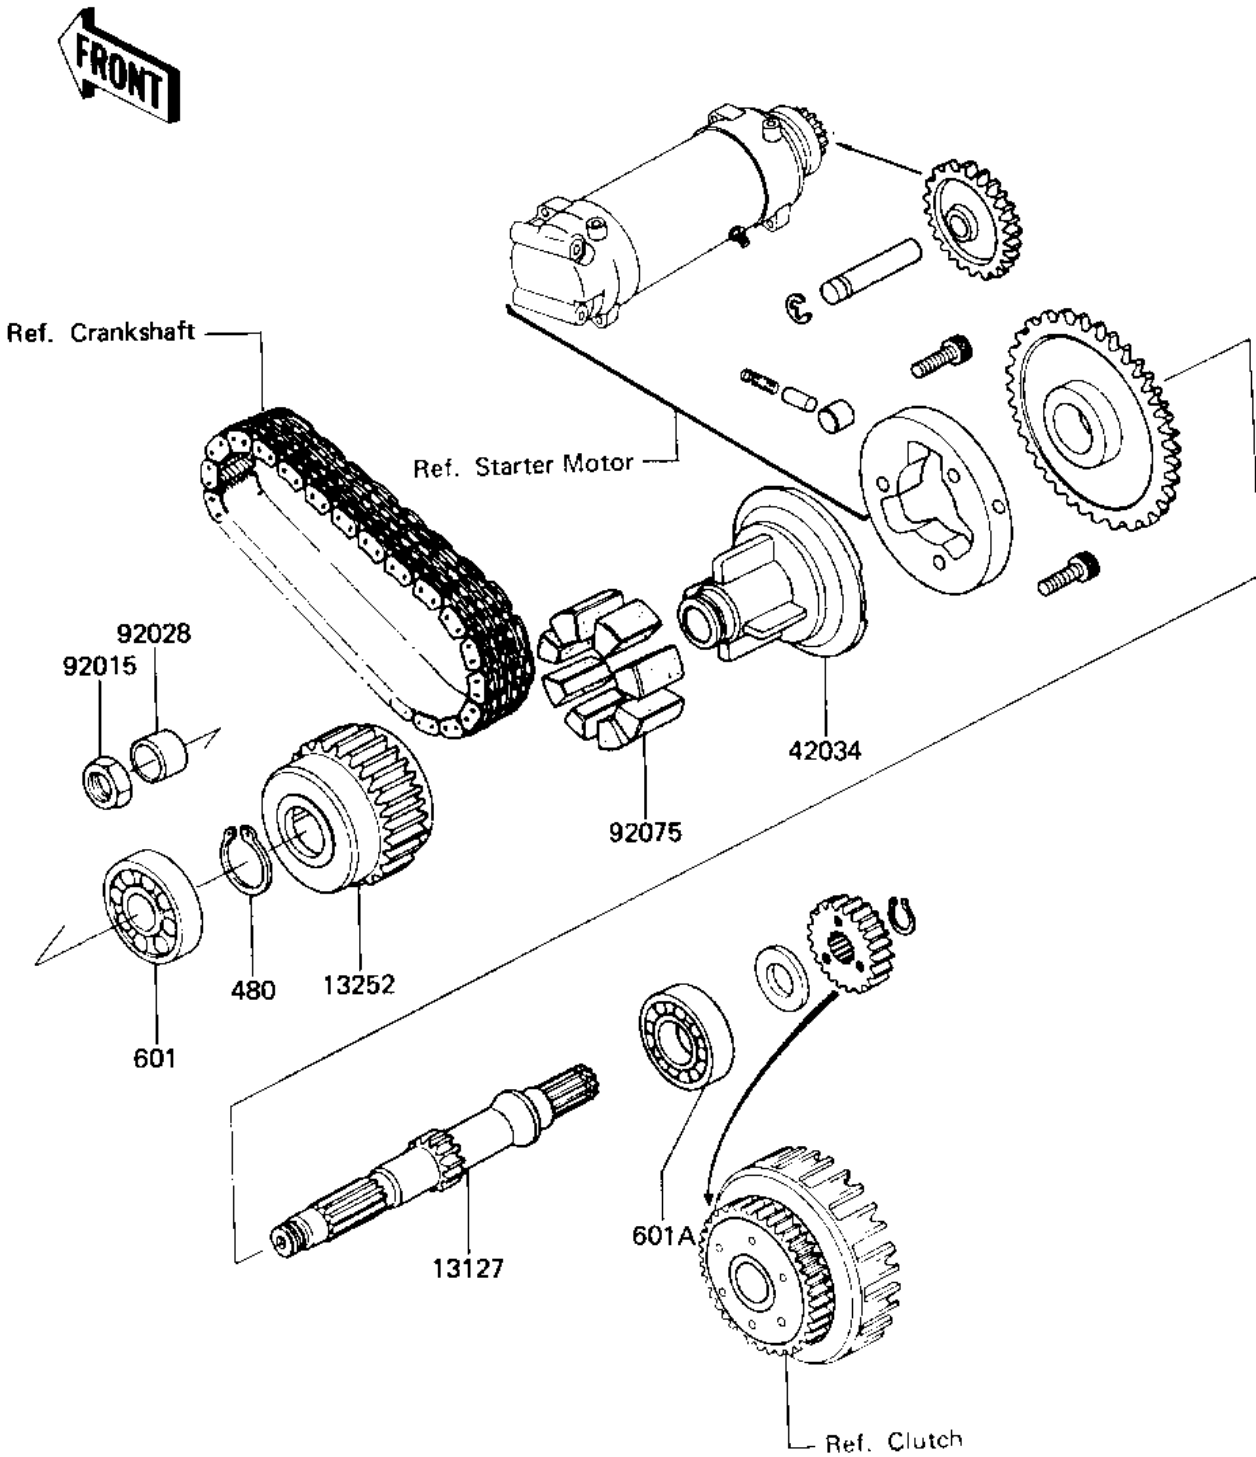

1983 KZ750-L3 PARTS DIAGRAM

SECONDARY SHAFT

E1322-0001

1983 KZ750-L3 PARTS LIST

SECONDARY SHAFT

ITEM NAME	PART NUMBER	QUANTITY
SHAFT,SECONDARY (Ref # 13127)	13127-1019	1
COUPLING,OUTER (Ref # 13252)	13252-001	1
COUPLING,INNER (Ref # 42034)	13253-001	1
NUT 18MM (Ref # 92015)	92015-019	1
BUSHING,SECONDARY (Ref # 92028)	92028-1037	1
DAMPER RUBBER (Ref # 92075)	92075-1227	8
CIRCLIP 28MM (Ref # 480)	480J2800	1
BEARING BALL #6205 (Ref # 601)	601B6205	1
BEARING BALL #6305 (Ref # 601A)	601B6305	1